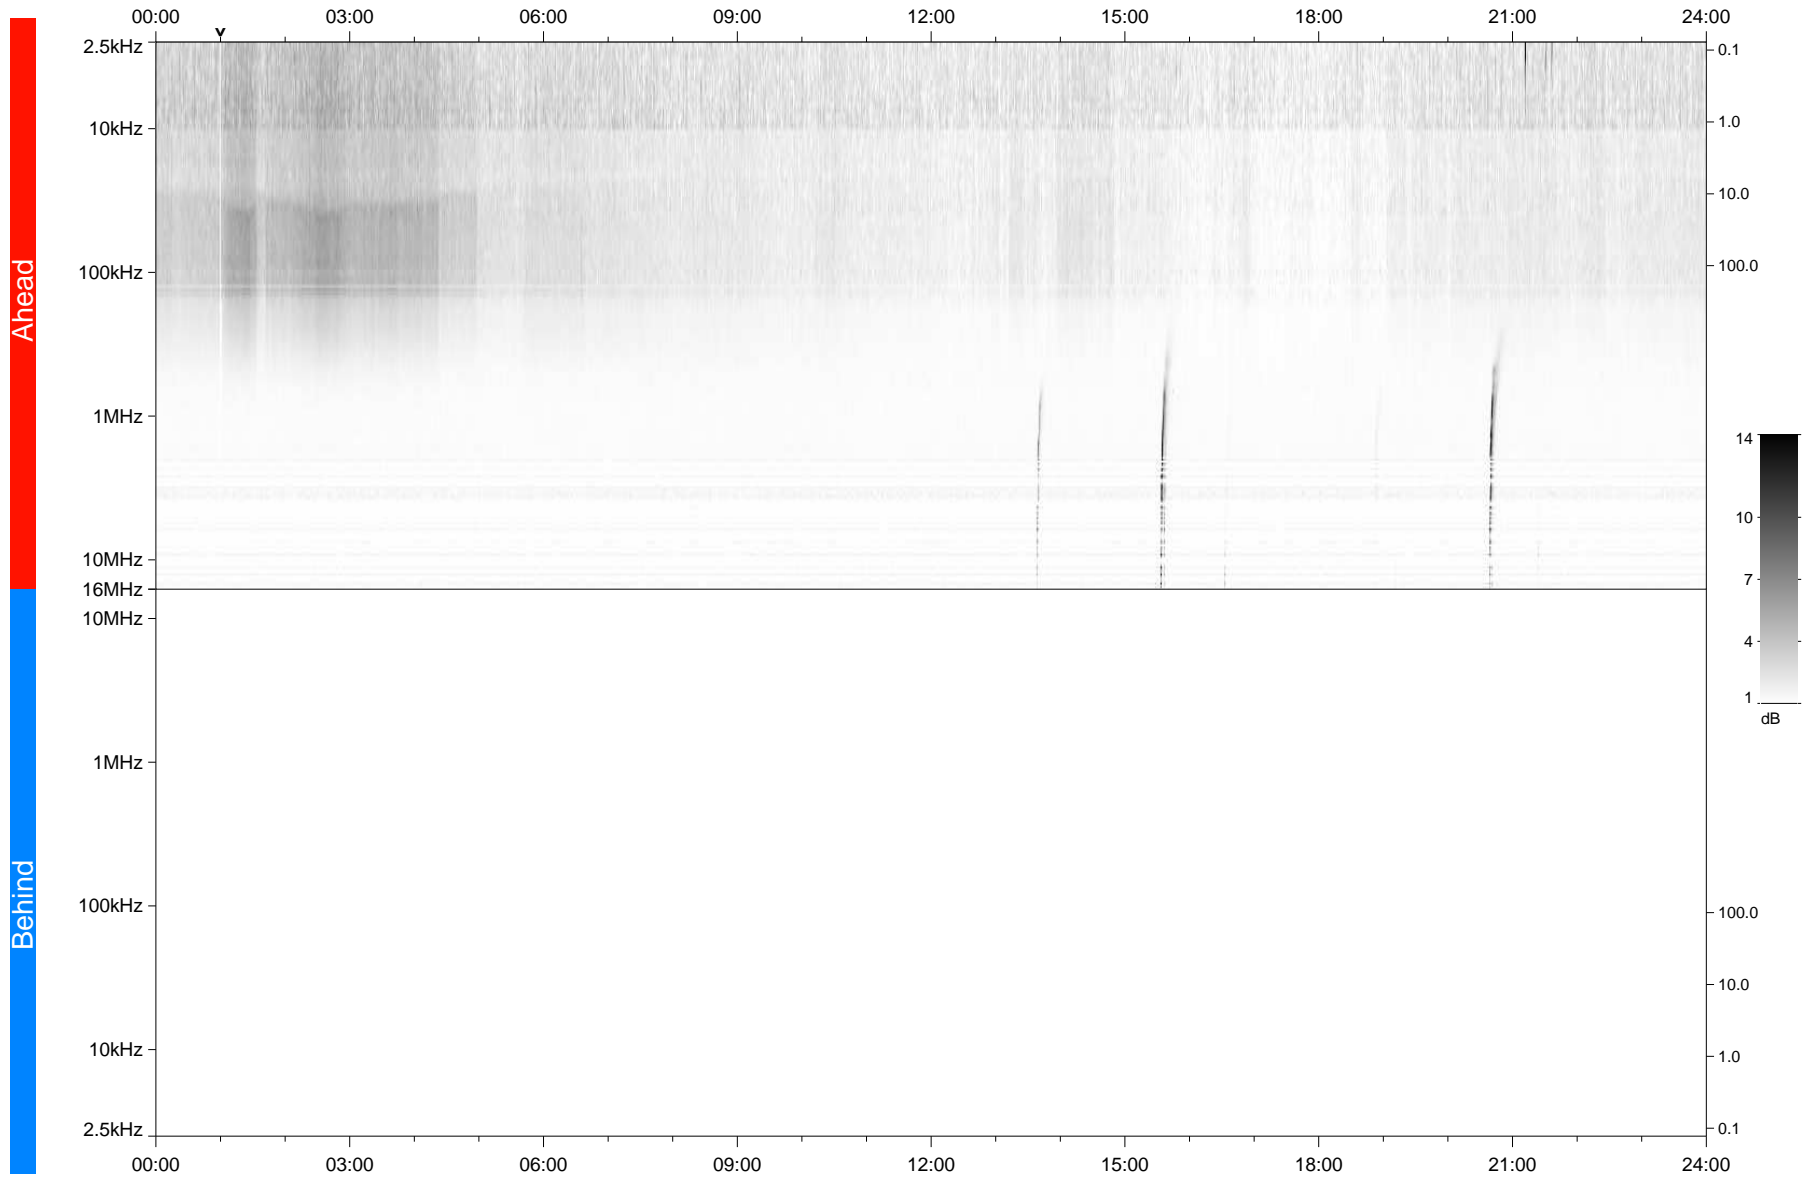

STEREO/WAVES Daily Summary - 08-Mar-2020 (DOY 068)

Ahead source file: swaves_ahead_2020_068_1_05.fin
Ahead PSE Angle: -76.8°

Behind PSE Angle: 74.9°
Behind source file: No STEREO-B data

Time (UTC)

file: stereo_swaves_daily-summary_gray_20200308_v03
made by: space.umn.edu on macOS with TDL 8.8.2 on 2022-09-15 12:26:53, with TLib V945 / dynspec V311