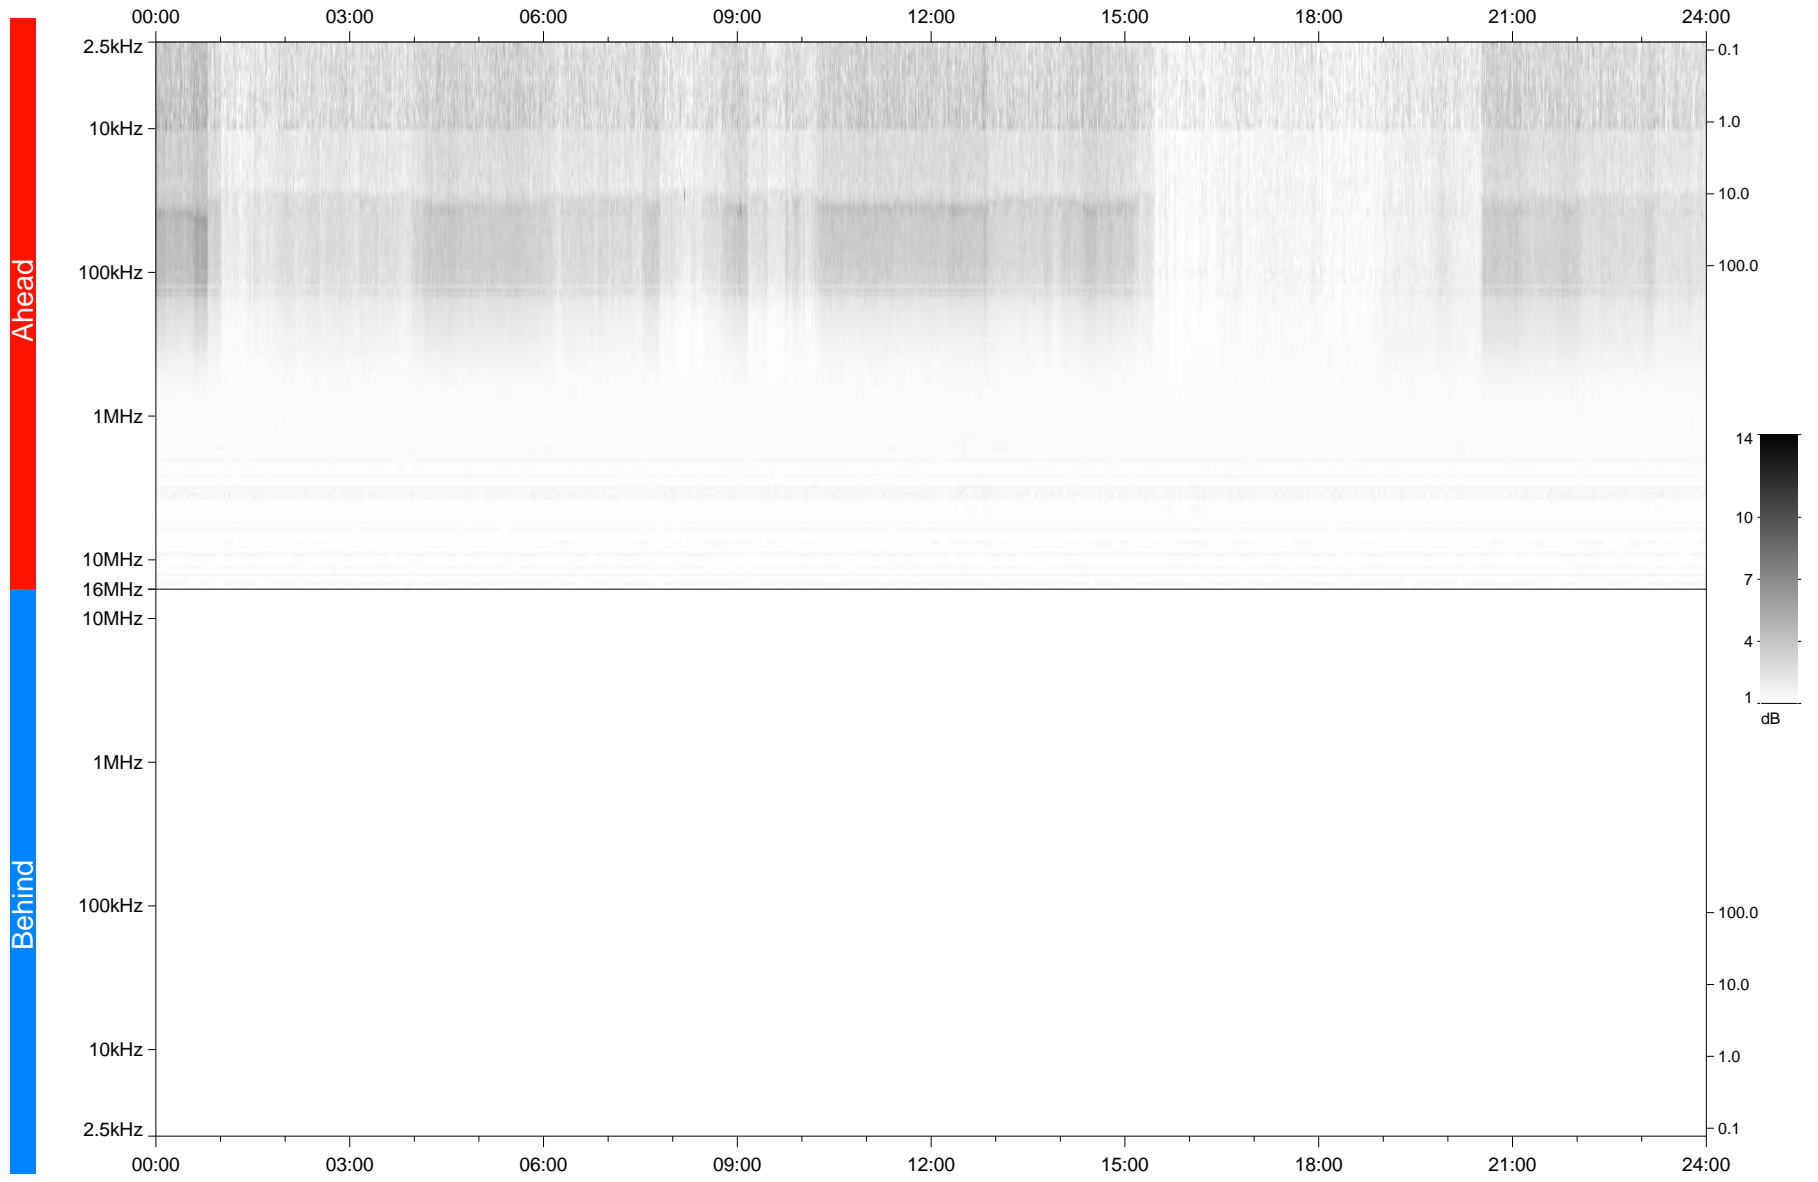

STEREO/WAVES Daily Summary - 07-Mar-2020 (DOY 067)

Ahead source file: swaves_ahead_2020_067_1_05.fin
Ahead PSE Angle: -76.8°

Behind PSE Angle: 75.0°
Behind source file: No STEREO-B data

Time (UTC)

file: stereo_swaves_daily-summary_gray_20200307_v04
made by: space.umn.edu on macOS with TDL 8.8.2 on 2022-10-03 12:57:26, with TLib V945 / dynspec V311