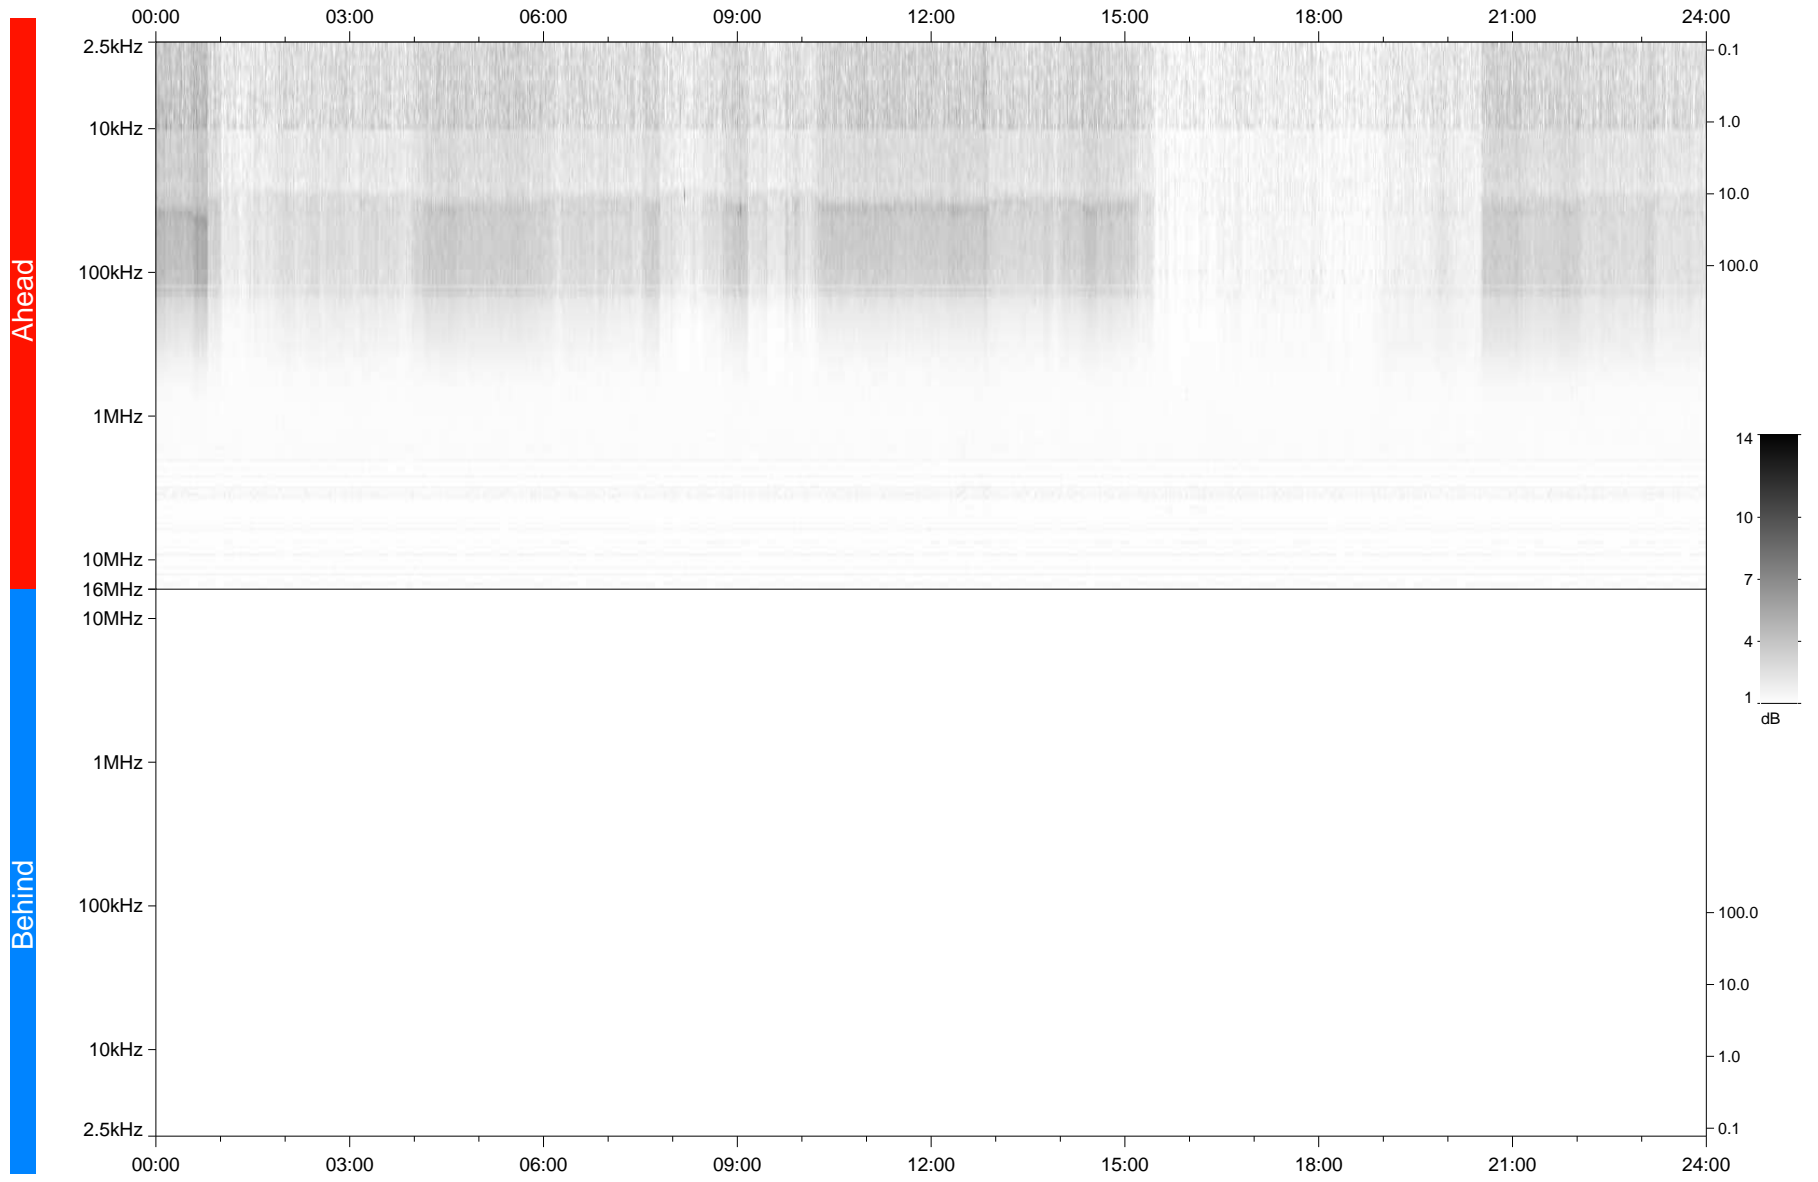

STEREO/WAVES Daily Summary - 07-Mar-2020 (DOY 067)

Ahead source file: swaves_ahead_2020_067_1_05.fin
Ahead PSE Angle: -76.8°

Behind PSE Angle: 75.0°
Behind source file: No STEREO-B data

Time (UTC)

file: stereo_swaves_daily-summary_gray_20200307_v03
made by: space.umn.edu on macOS with TDL 8.8.2 on 2022-09-15 12:25:32, with TLib V945 / dynspec V311