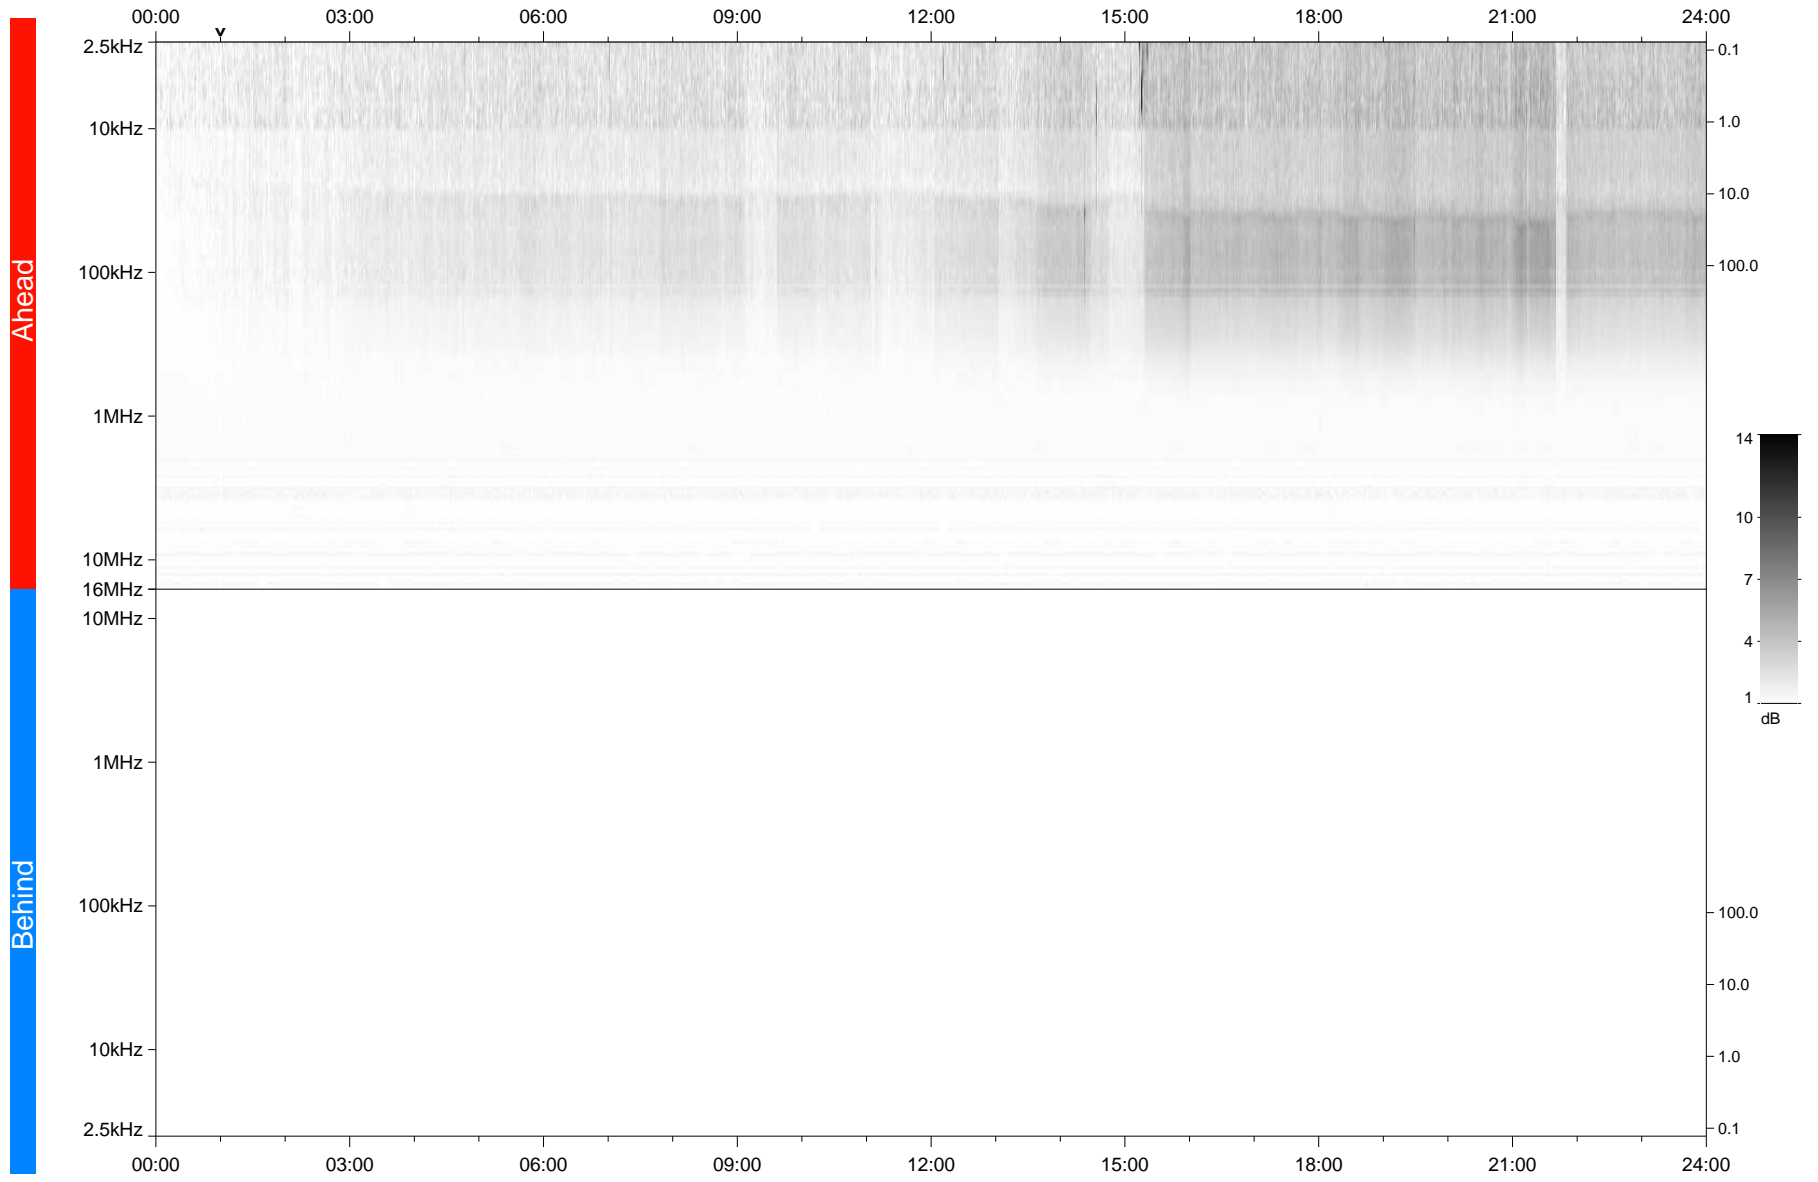

# STEREO/WAVES Daily Summary - 06-Mar-2020 (DOY 066)

Ahead source file: swaves\_ahead\_2020\_066\_1\_05.fin  
Ahead PSE Angle: -76.9°

Behind PSE Angle: 75.1°  
Behind source file: No STEREO-B data

Time (UTC)

file: stereo\_swaves\_daily-summary\_gray\_20200306\_v04  
made by: space.umn.edu on macOS with TDL 8.8.2 on 2022-10-03 12:55:54, with TLib V945 / dynspec V311