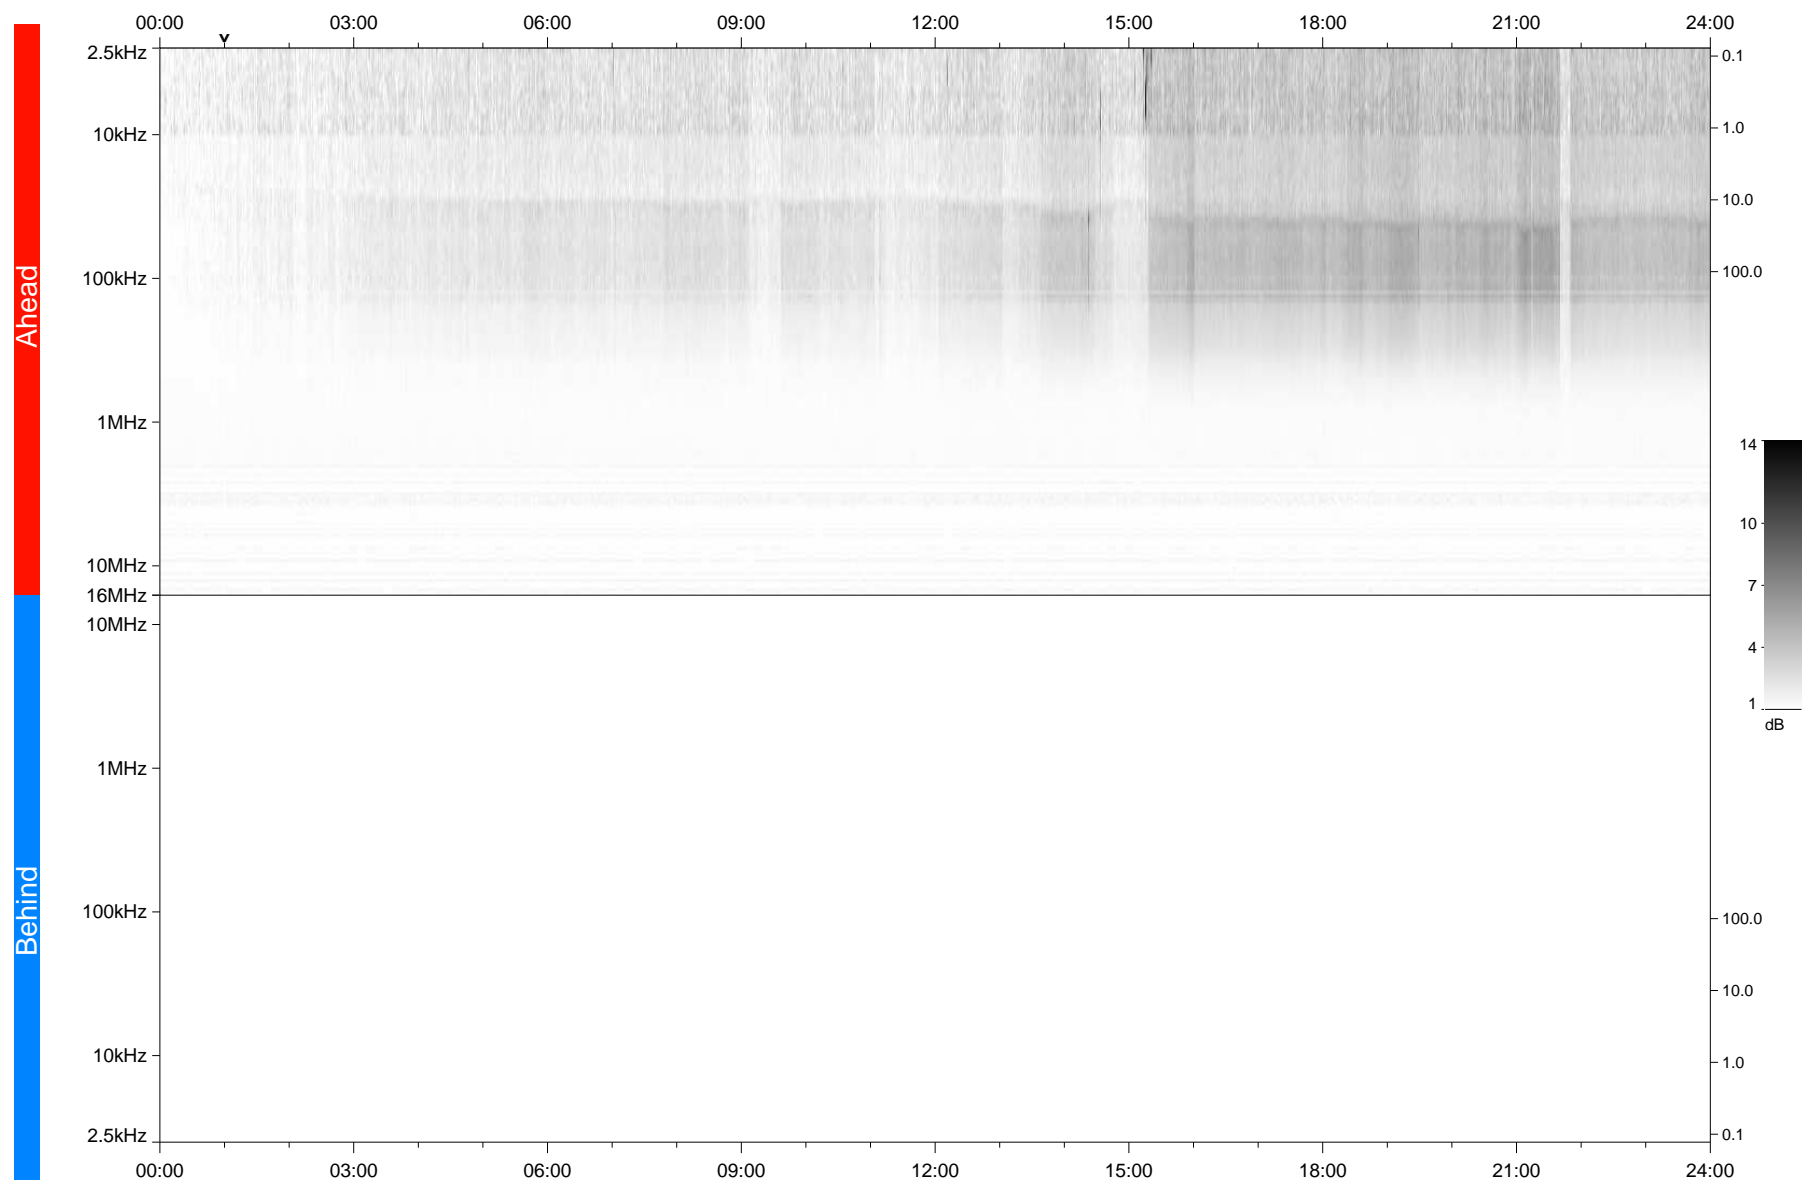

STEREO/WAVES Daily Summary - 06-Mar-2020 (DOY 066)

Ahead source file: swaves_ahead_2020_066_1_05.fin
Ahead PSE Angle: -76.9°

Behind PSE Angle: 75.1°
Behind source file: No STEREO-B data

Time (UTC)

file: stereo_swaves_daily-summary_gray_20200306_v03
made by: space.umn.edu on macOS with TDL 8.8.2 on 2022-09-15 12:24:09, with Tlib V945 / dynspec V311