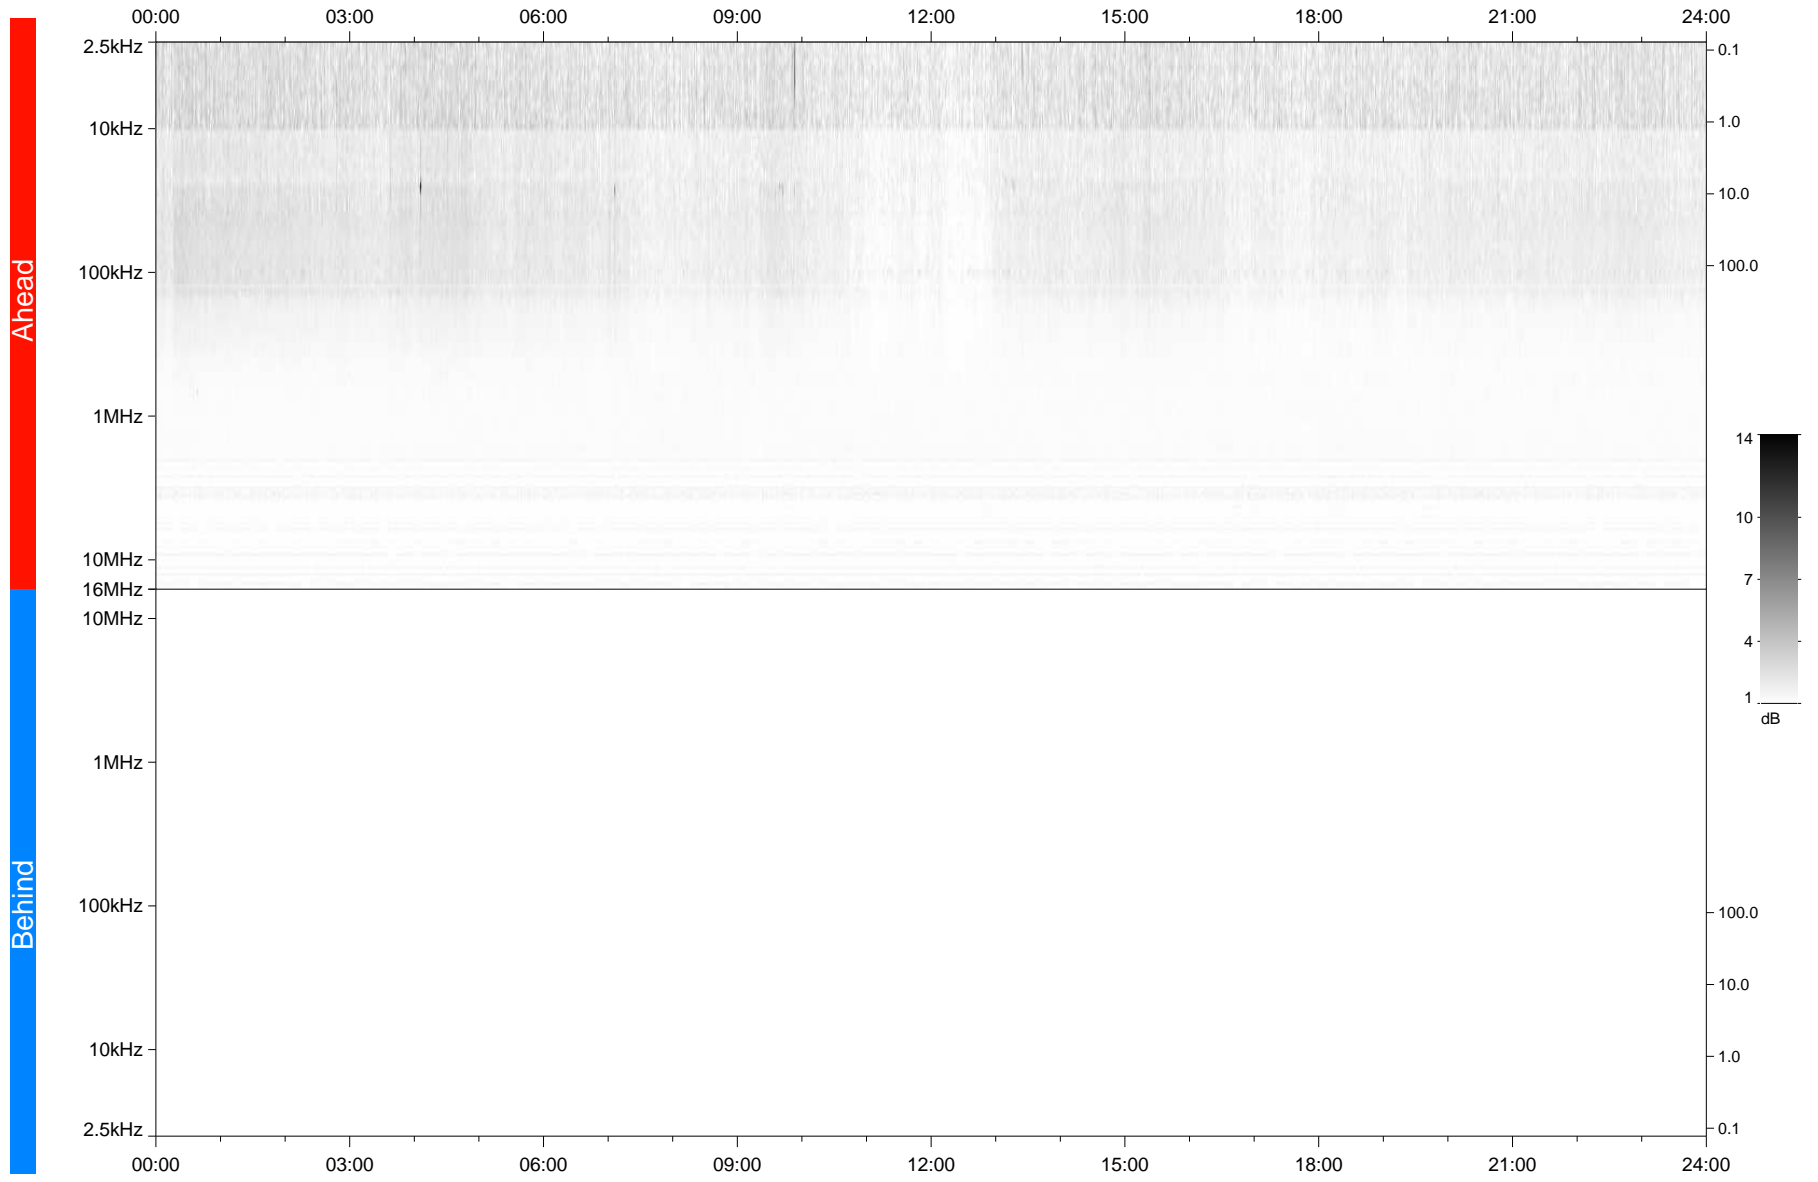

STEREO/WAVES Daily Summary - 05-Mar-2020 (DOY 065)

Ahead source file: swaves_ahead_2020_065_1_05.fin
Ahead PSE Angle: -76.9°

Behind PSE Angle: 75.3°
Behind source file: No STEREO-B data

Time (UTC)

file: stereo_swaves_daily-summary_gray_20200305_v04
made by: space.umn.edu on macOS with TDL 8.8.2 on 2022-10-03 12:54:25, with TLib V945 / dynspec V311