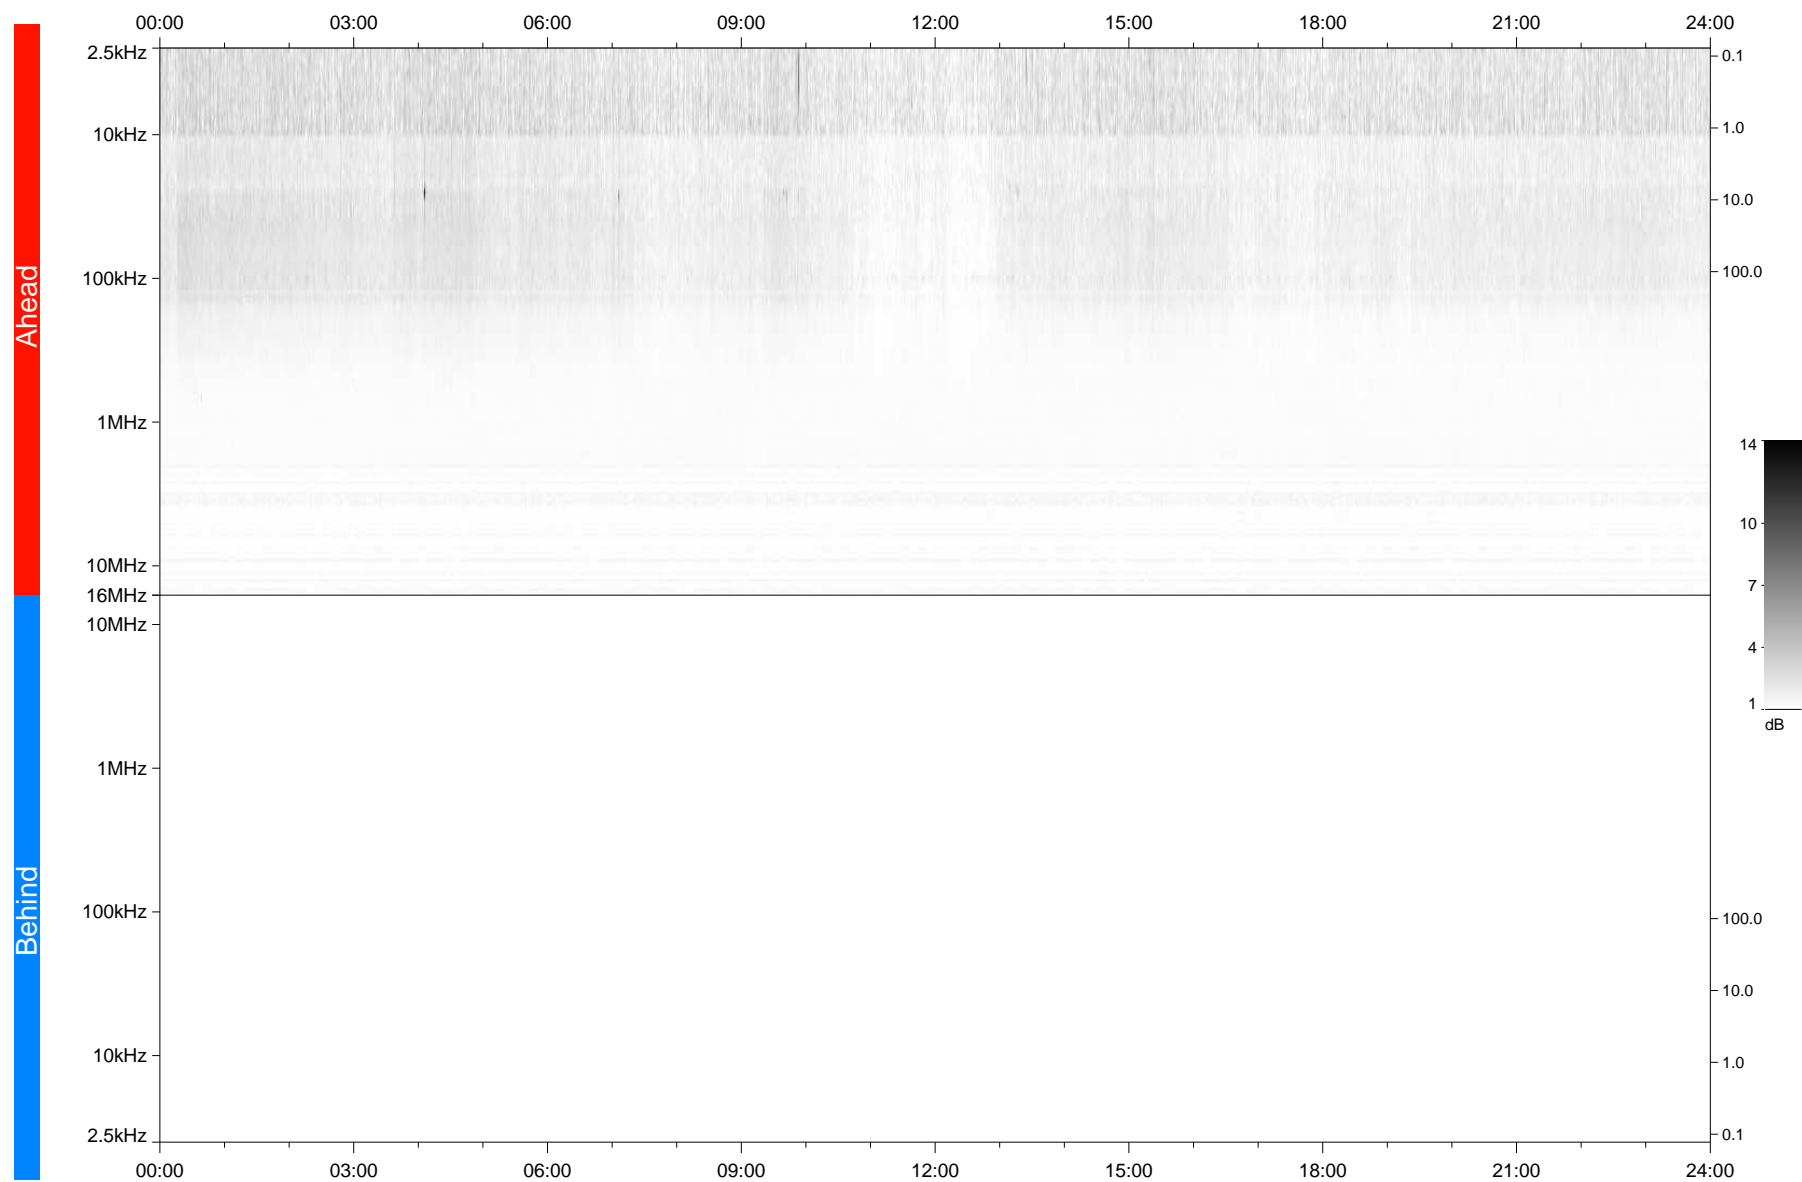

STEREO/WAVES Daily Summary - 05-Mar-2020 (DOY 065)

Ahead source file: swaves_ahead_2020_065_1_05.fin
Ahead PSE Angle: -76.9°

Behind PSE Angle: 75.3°
Behind source file: No STEREO-B data

Time (UTC)

file: stereo_swaves_daily-summary_gray_20200305_v03
made by: space.umn.edu on macOS with TDL 8.8.2 on 2022-09-15 12:22:47, with TLib V945 / dynspec V311