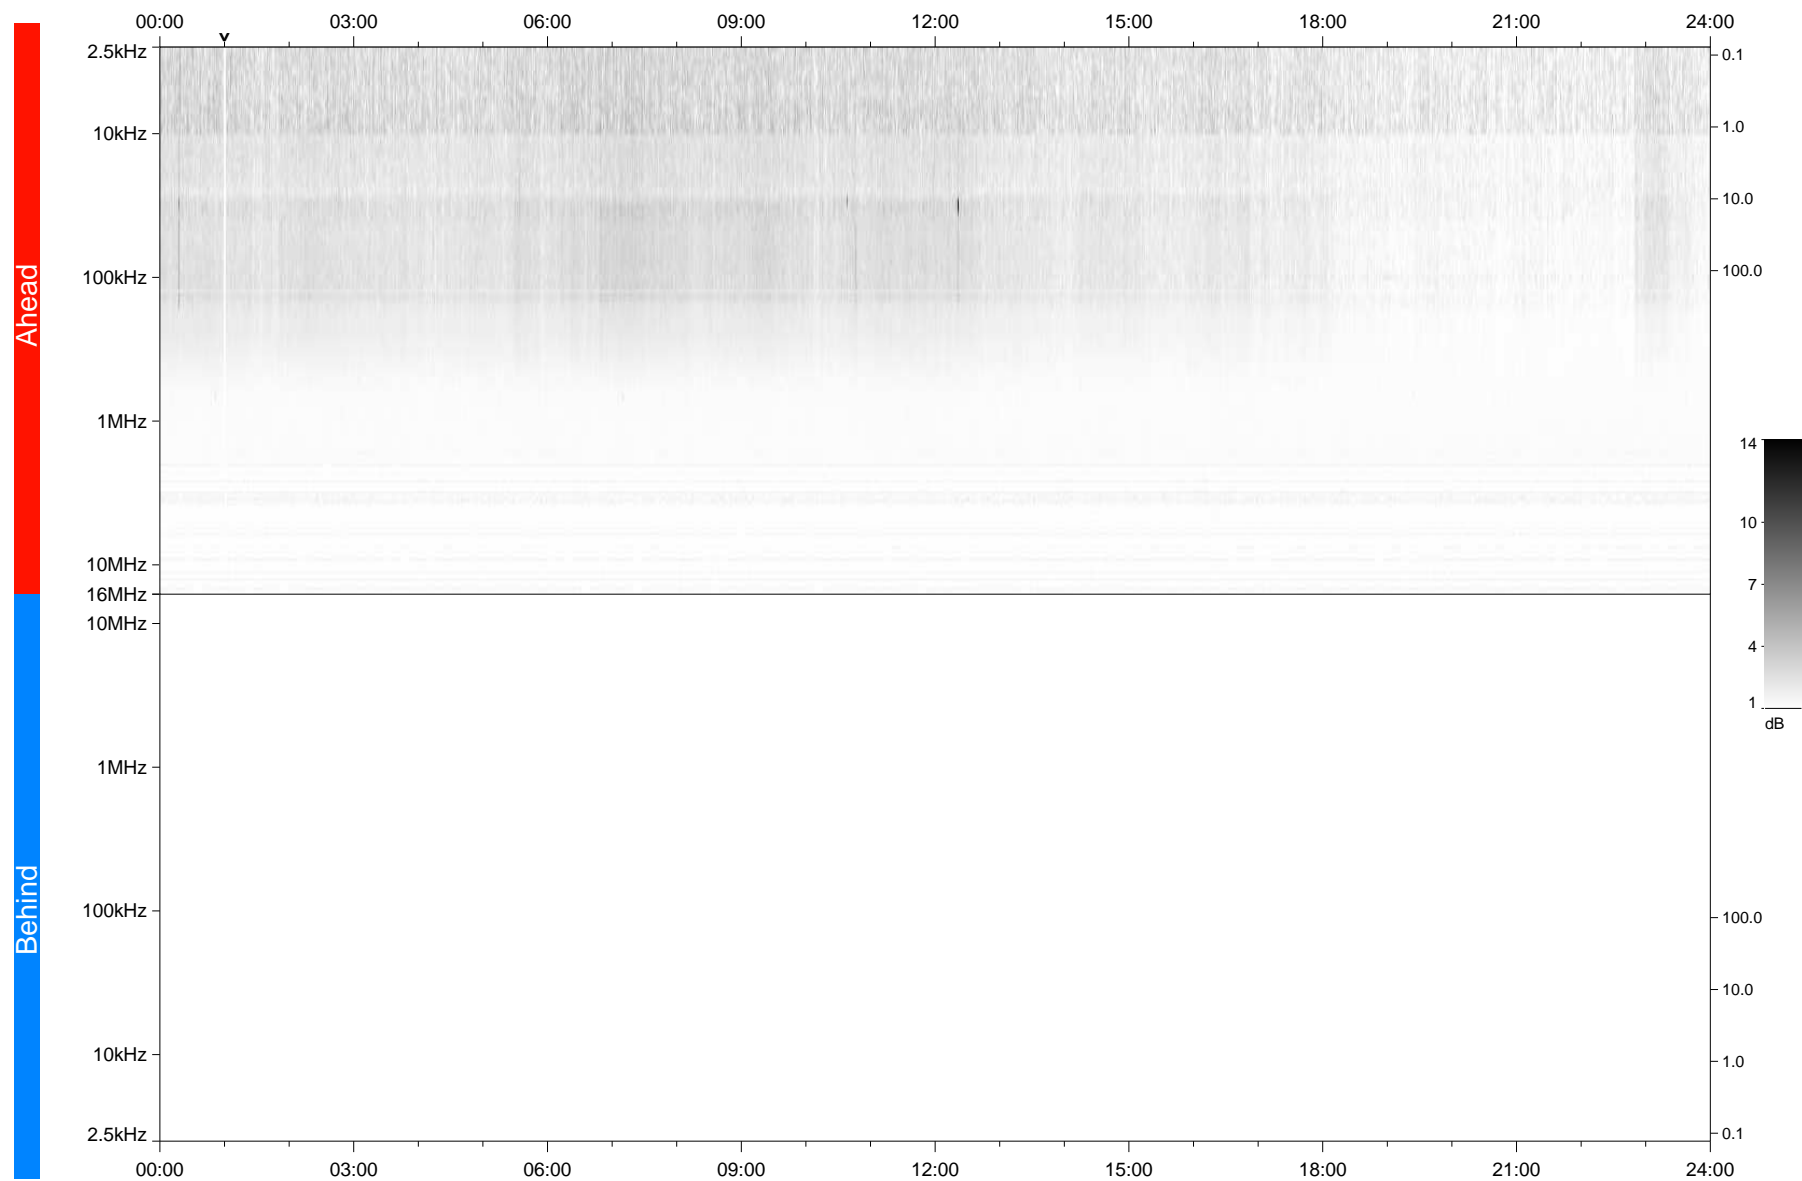

# STEREO/WAVES Daily Summary - 04-Mar-2020 (DOY 064)

Ahead source file: swaves\_ahead\_2020\_064\_1\_05.fin  
Ahead PSE Angle: -76.9°

Behind PSE Angle: 75.4°  
Behind source file: No STEREO-B data

Time (UTC)

file: stereo\_swaves\_daily-summary\_gray\_20200304\_v04  
made by: space.umn.edu on macOS with TDL 8.8.2 on 2022-10-03 12:52:57, with TLib V945 / dynspec V311