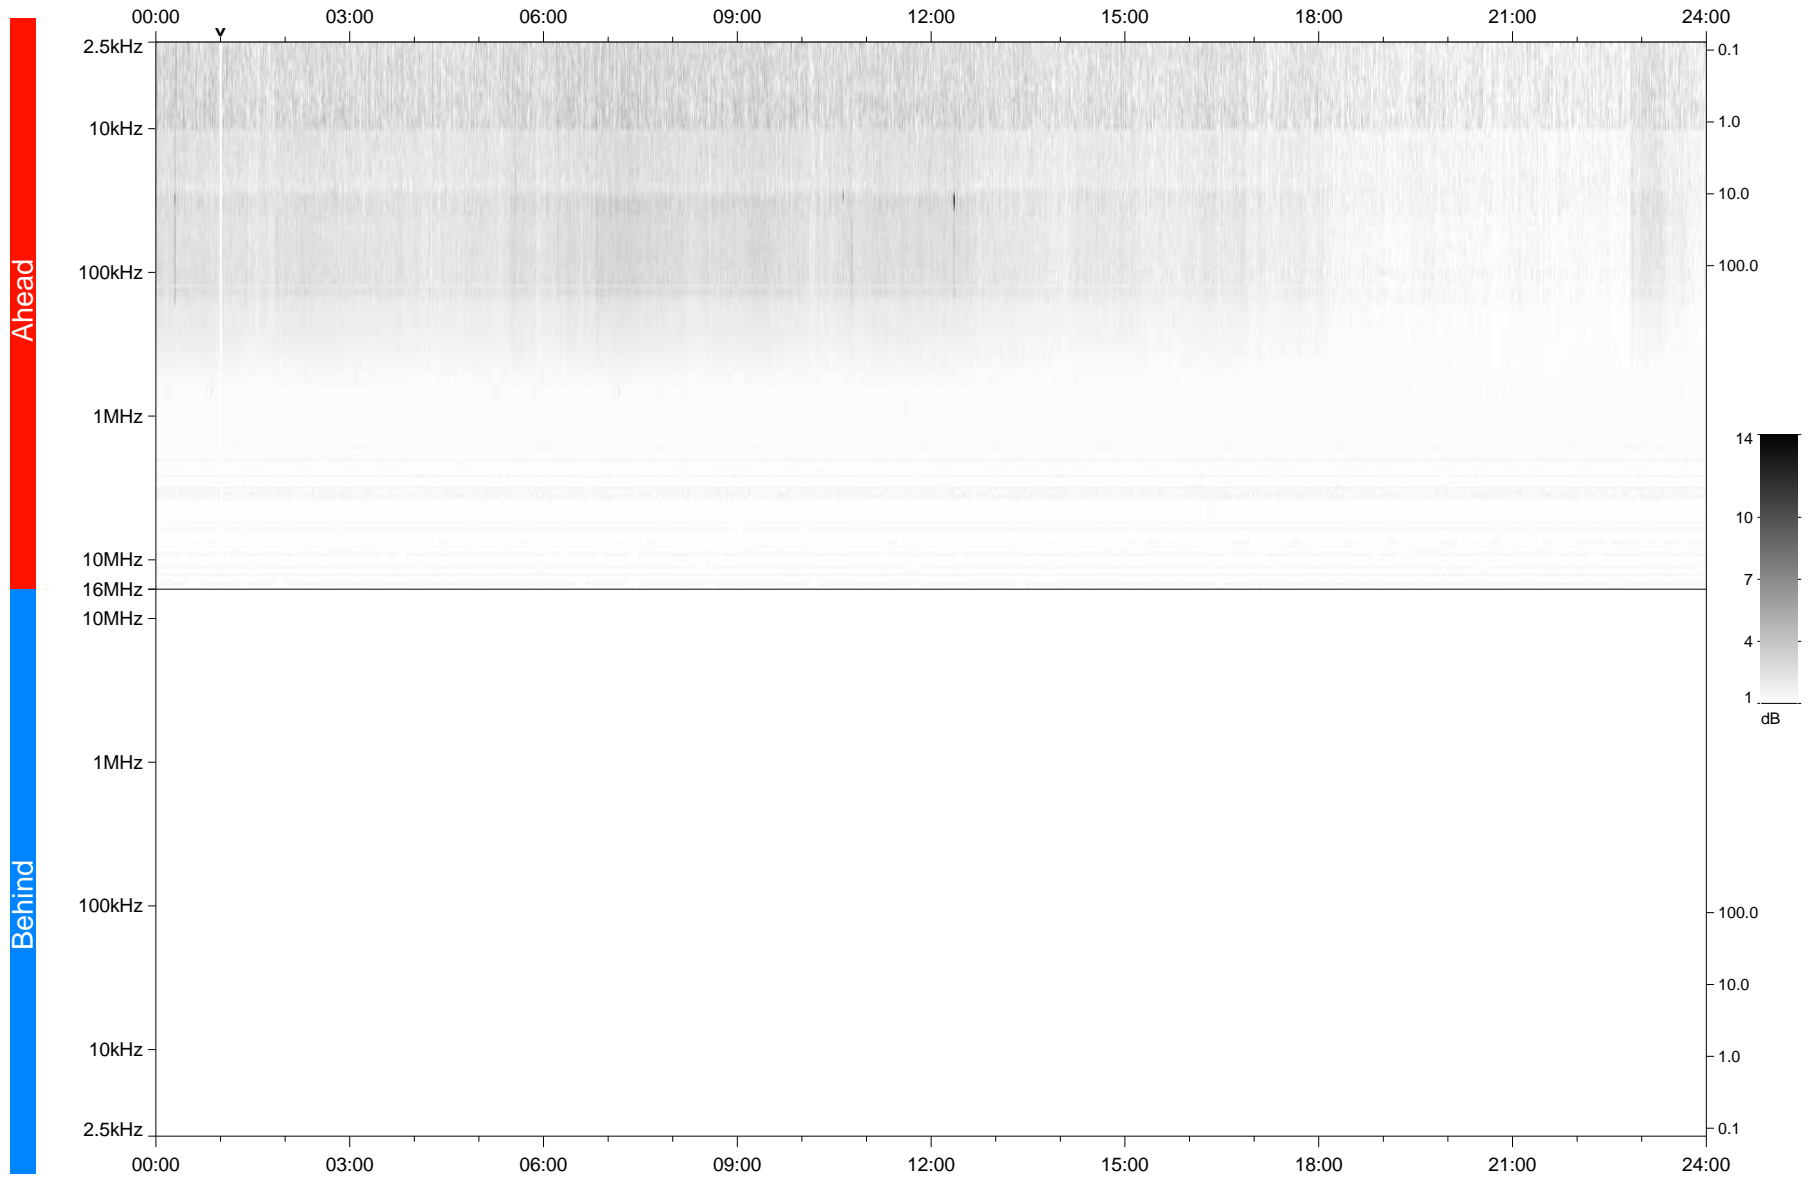

STEREO/WAVES Daily Summary - 04-Mar-2020 (DOY 064)

Ahead source file: swaves_ahead_2020_064_1_05.fin
Ahead PSE Angle: -76.9°

Behind PSE Angle: 75.4°
Behind source file: No STEREO-B data

Time (UTC)

file: stereo_swaves_daily-summary_gray_20200304_v03
made by: space.umn.edu on macOS with TDL 8.8.2 on 2022-09-15 12:21:26, with TLib V945 / dynspec V311