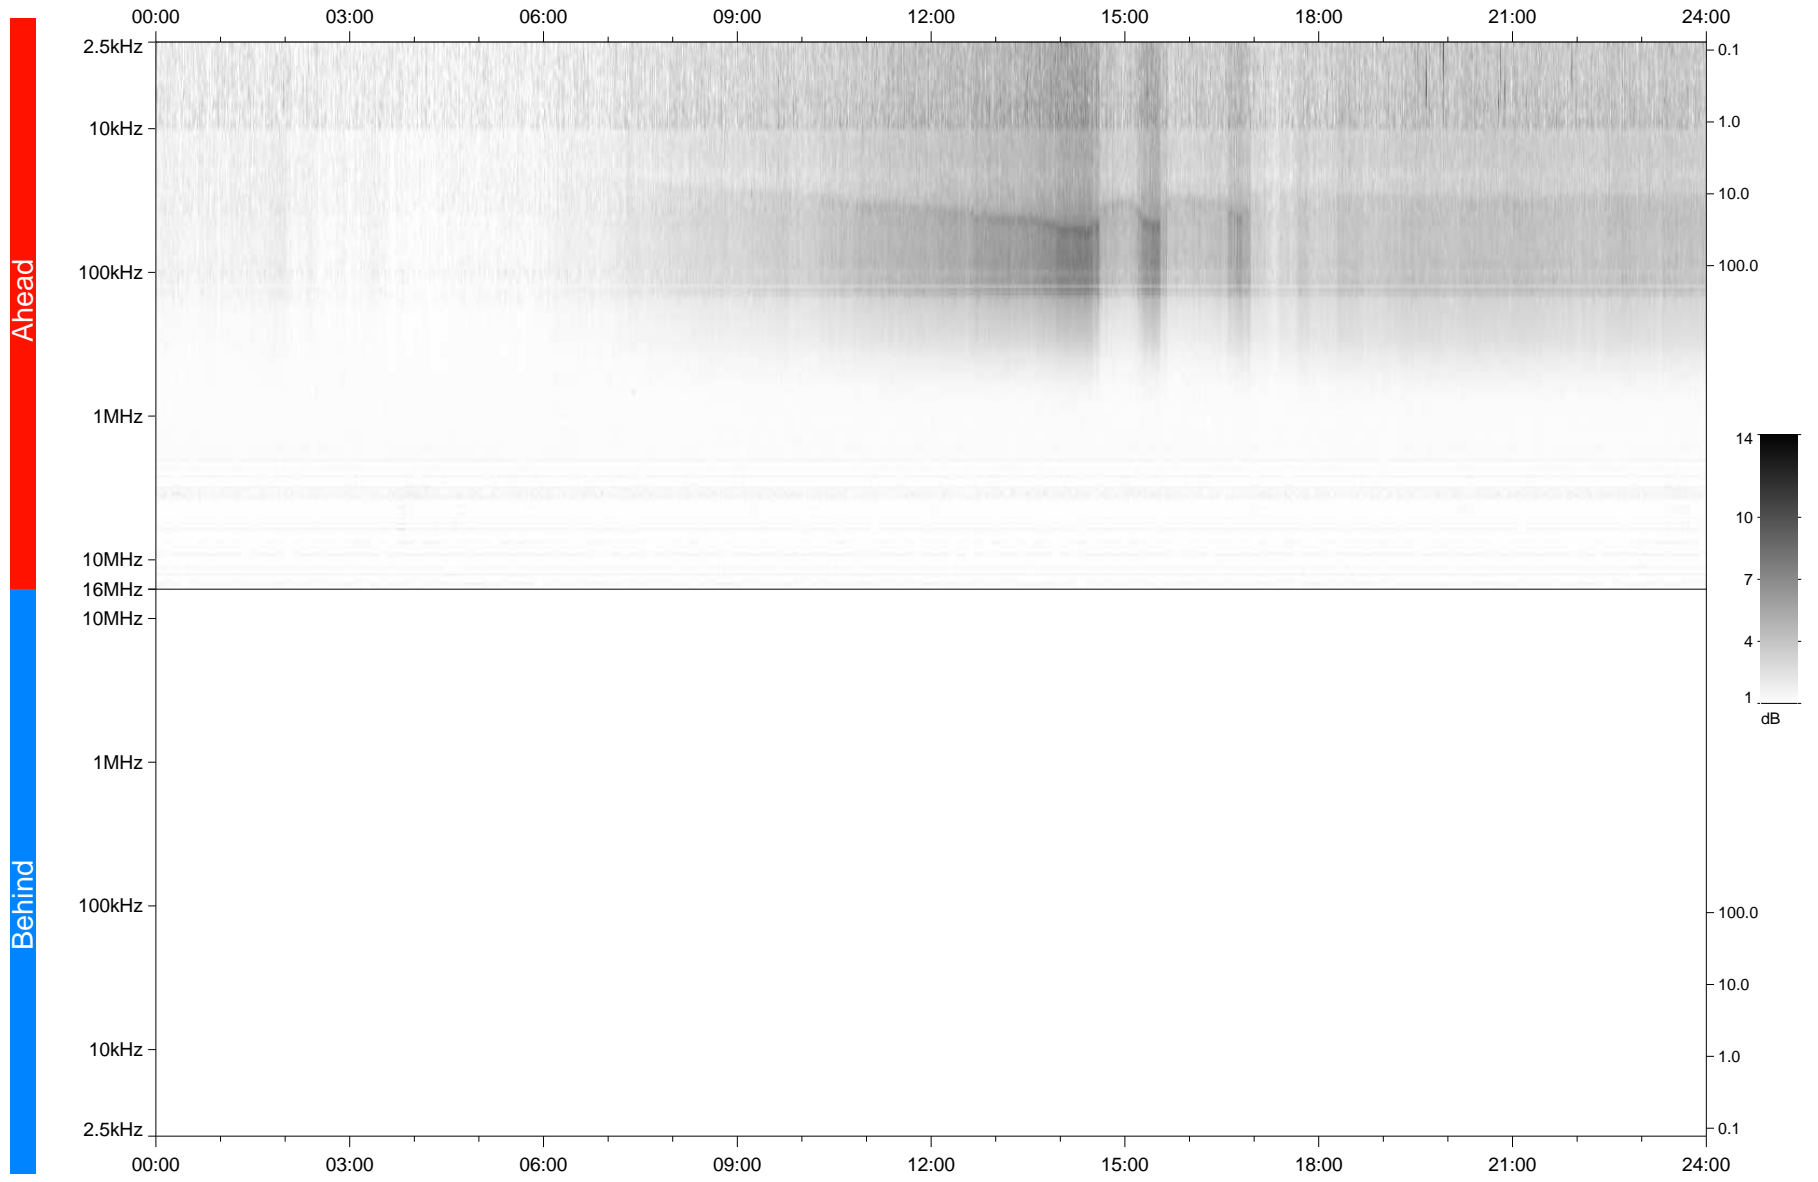

STEREO/WAVES Daily Summary - 03-Mar-2020 (DOY 063)

Ahead source file: swaves_ahead_2020_063_1_05.fin
Ahead PSE Angle: -77.0°

Behind PSE Angle: 75.5°
Behind source file: No STEREO-B data

Time (UTC)

file: stereo_swaves_daily-summary_gray_20200303_v04
made by: space.umn.edu on macOS with TDL 8.8.2 on 2022-10-03 12:51:26, with TLib V945 / dynspec V311