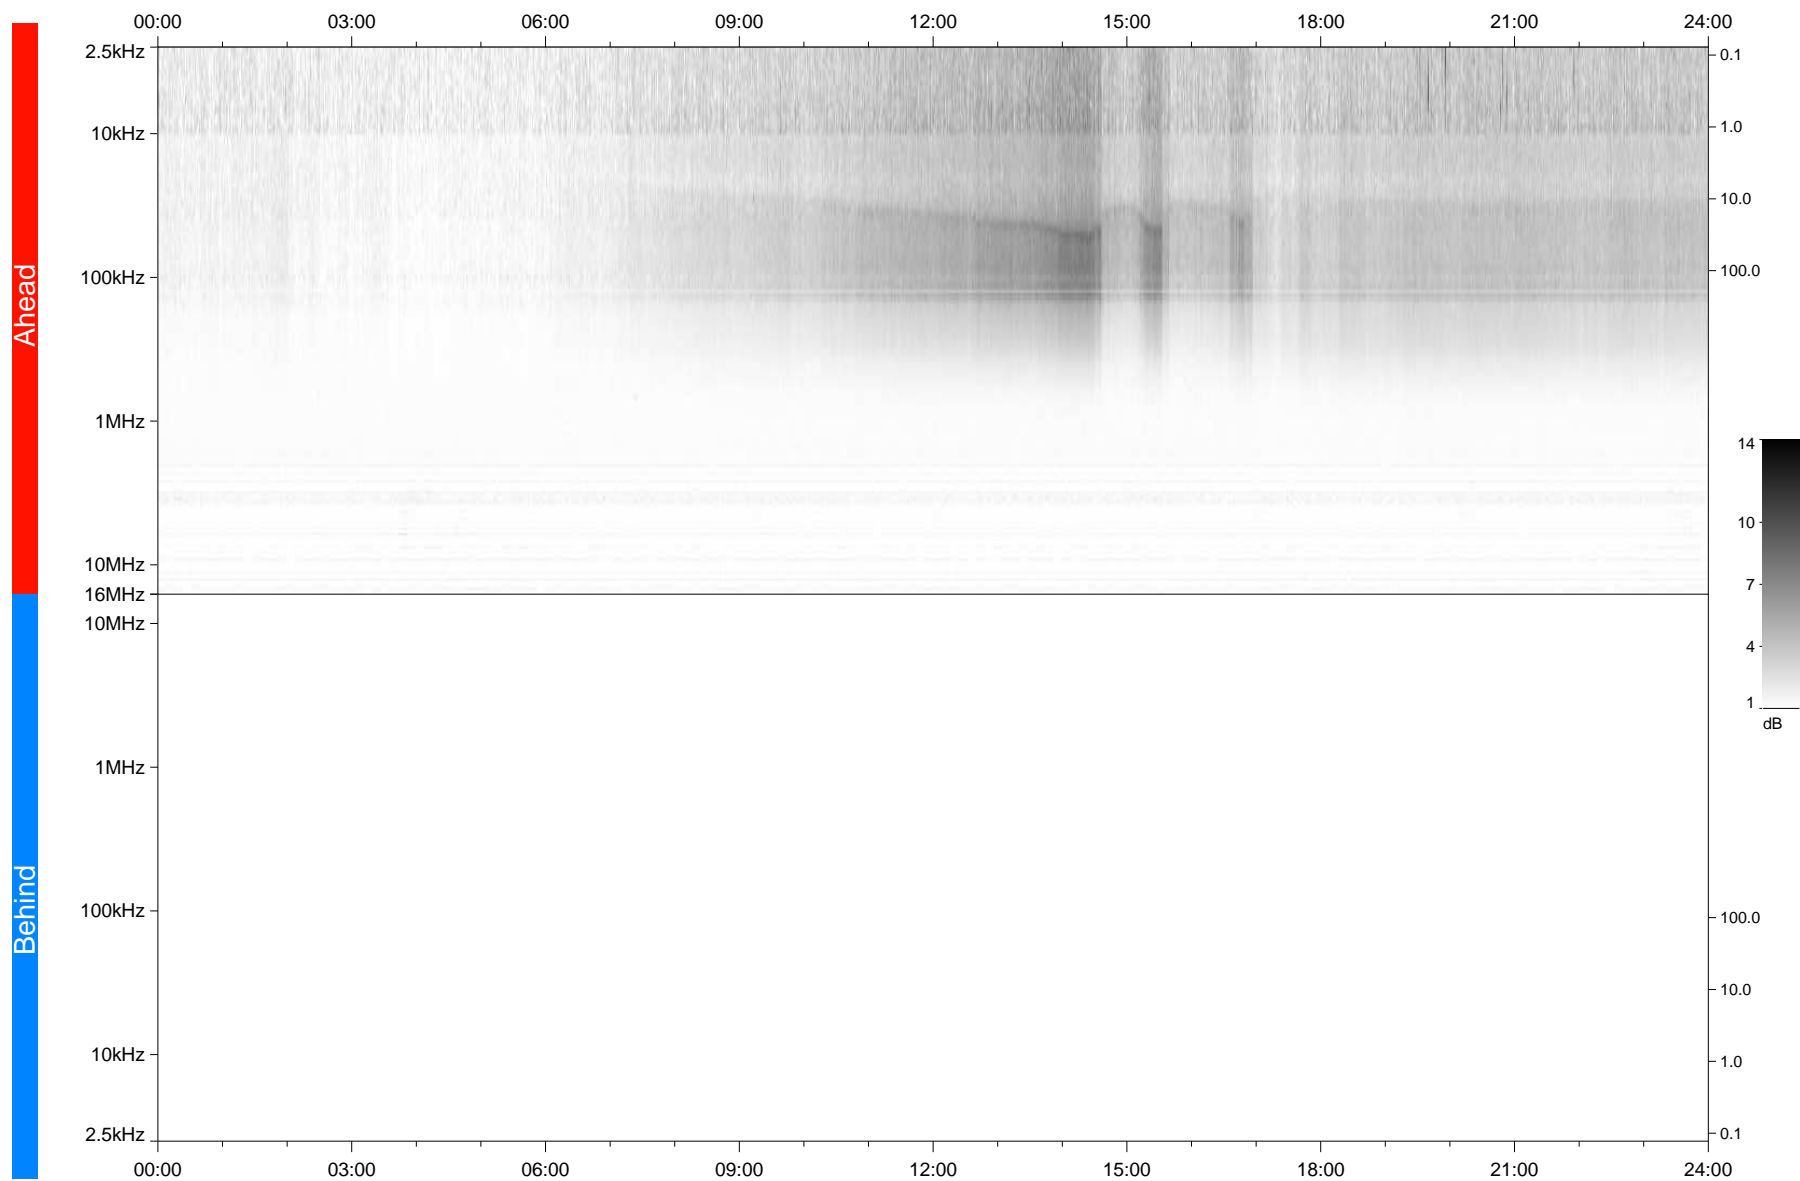

STEREO/WAVES Daily Summary - 03-Mar-2020 (DOY 063)

Ahead source file: swaves_ahead_2020_063_1_05.fin
Ahead PSE Angle: -77.0°

Behind PSE Angle: 75.5°
Behind source file: No STEREO-B data

Time (UTC)

file: stereo_swaves_daily-summary_gray_20200303_v03
made by: space.umn.edu on macOS with TDL 8.8.2 on 2022-09-15 12:20:05, with Tlib V945 / dynspec V311