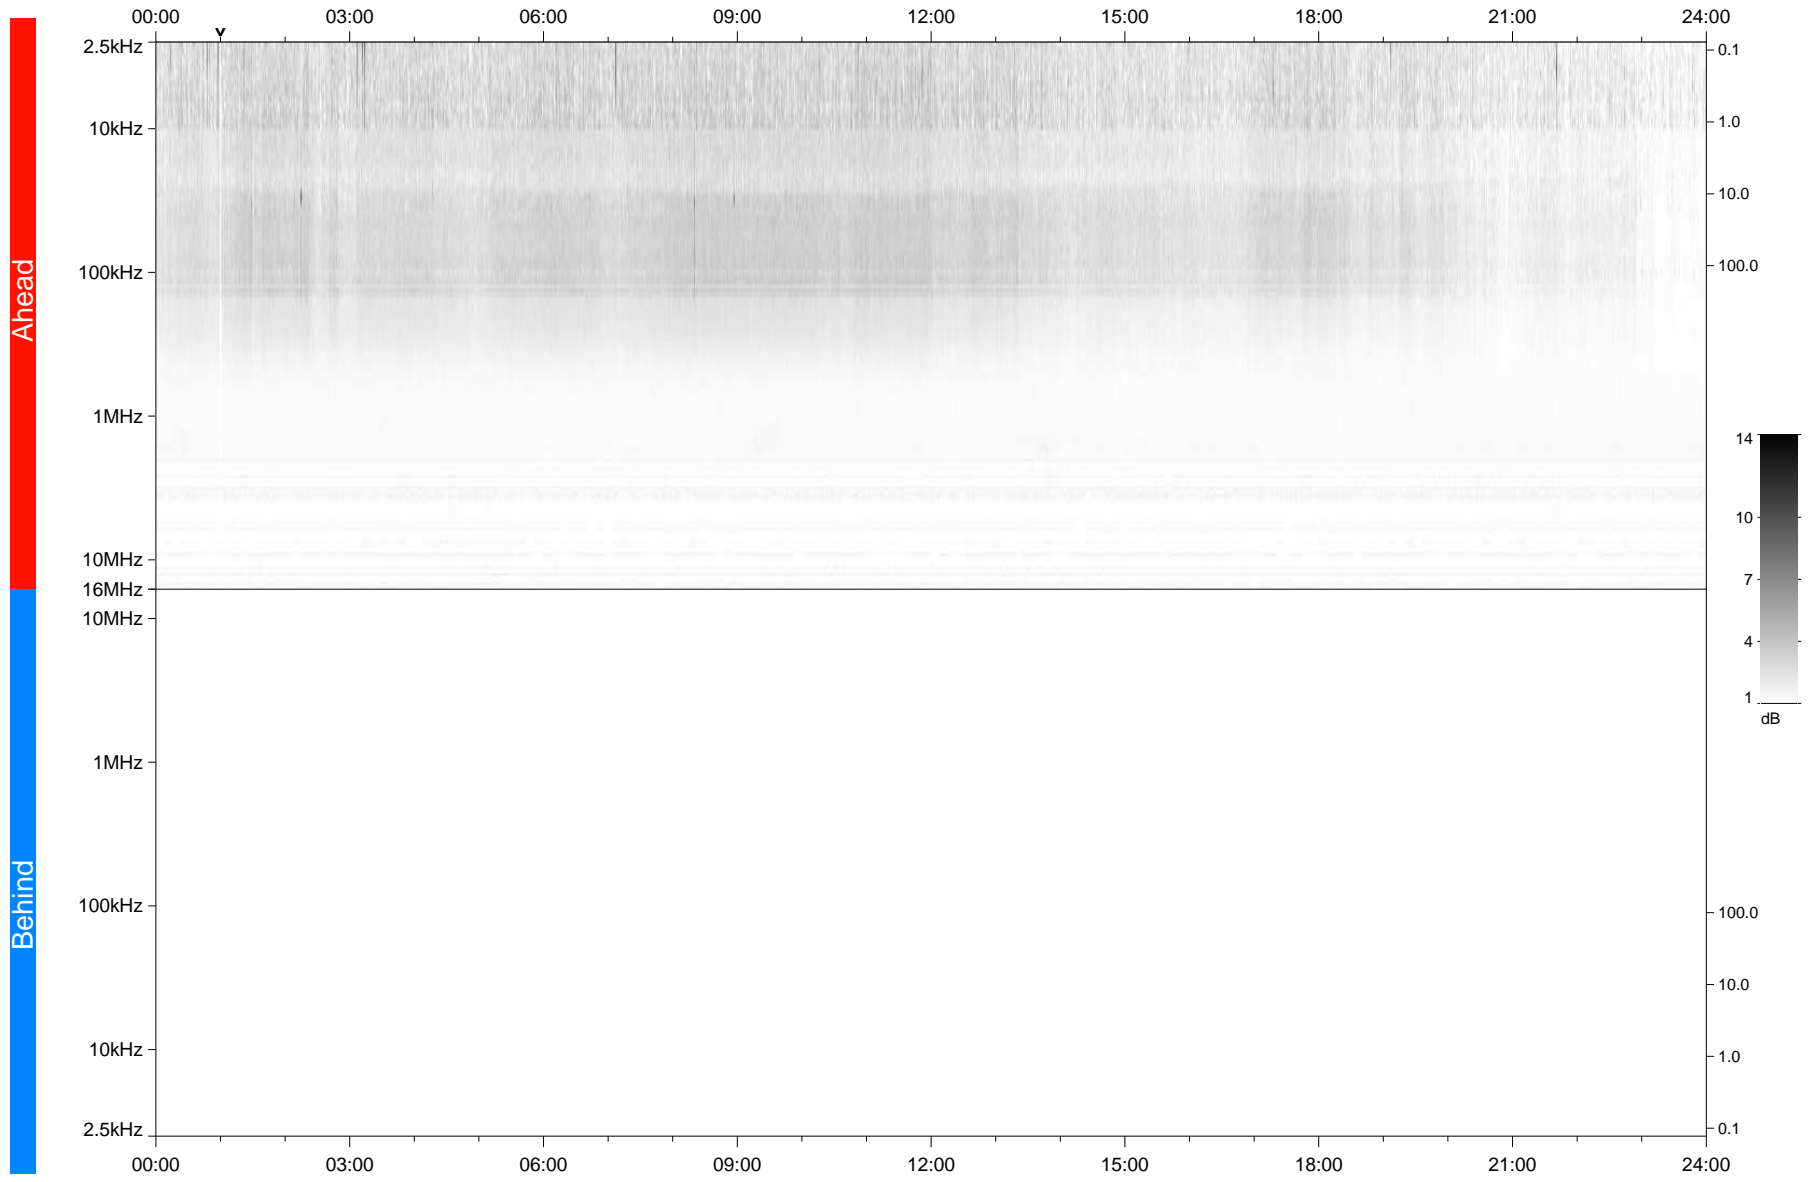

STEREO/WAVES Daily Summary - 02-Mar-2020 (DOY 062)

Ahead source file: swaves_ahead_2020_062_1_05.fin
Ahead PSE Angle: -77.0°

Behind PSE Angle: 75.6°
Behind source file: No STEREO-B data

Time (UTC)

file: stereo_swaves_daily-summary_gray_20200302_v04
made by: space.umn.edu on macOS with TDL 8.8.2 on 2022-10-03 12:49:57, with TLib V945 / dynspec V311