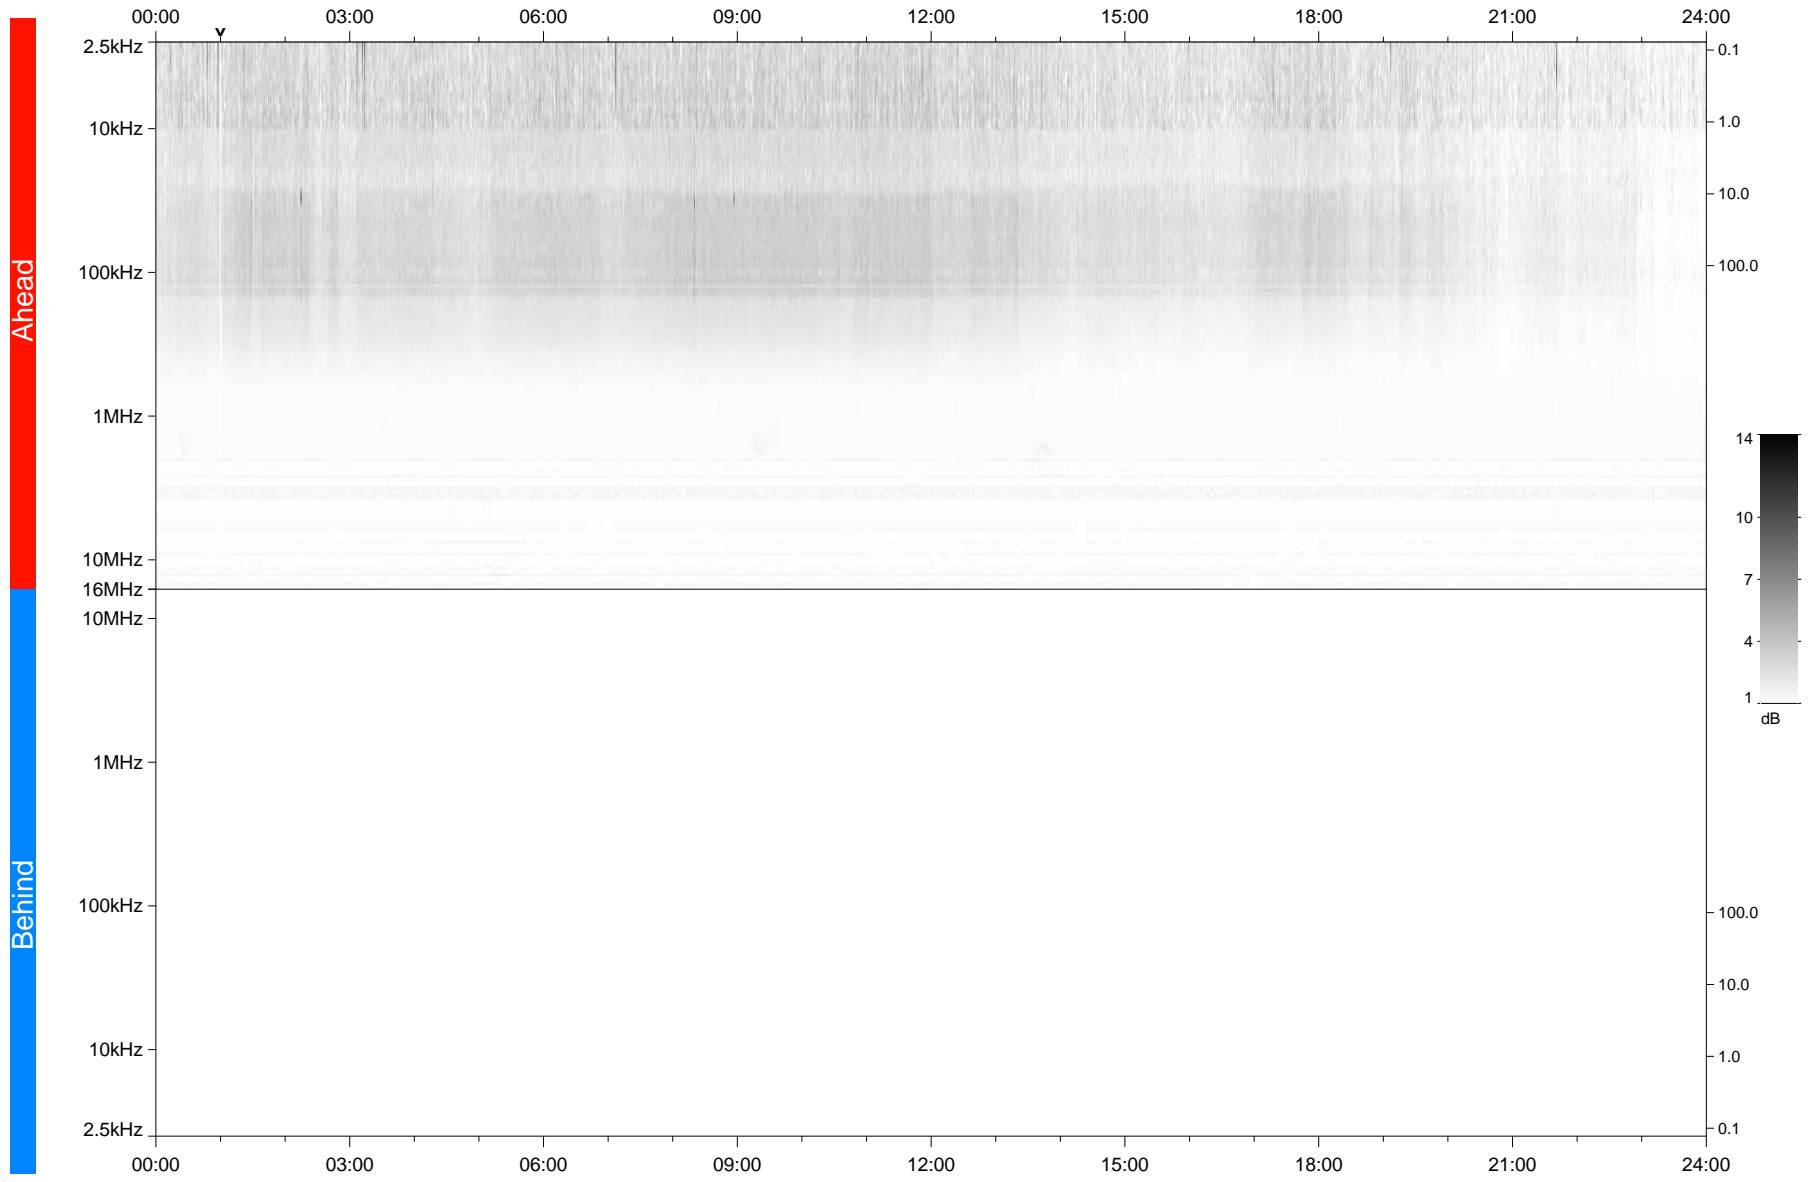

STEREO/WAVES Daily Summary - 02-Mar-2020 (DOY 062)

Ahead source file: swaves_ahead_2020_062_1_05.fin
Ahead PSE Angle: -77.0°

Behind PSE Angle: 75.6°
Behind source file: No STEREO-B data

Time (UTC)

file: stereo_swaves_daily-summary_gray_20200302_v03
made by: space.umn.edu on macOS with TDL 8.8.2 on 2022-09-15 12:18:42, with TLib V945 / dynspec V311