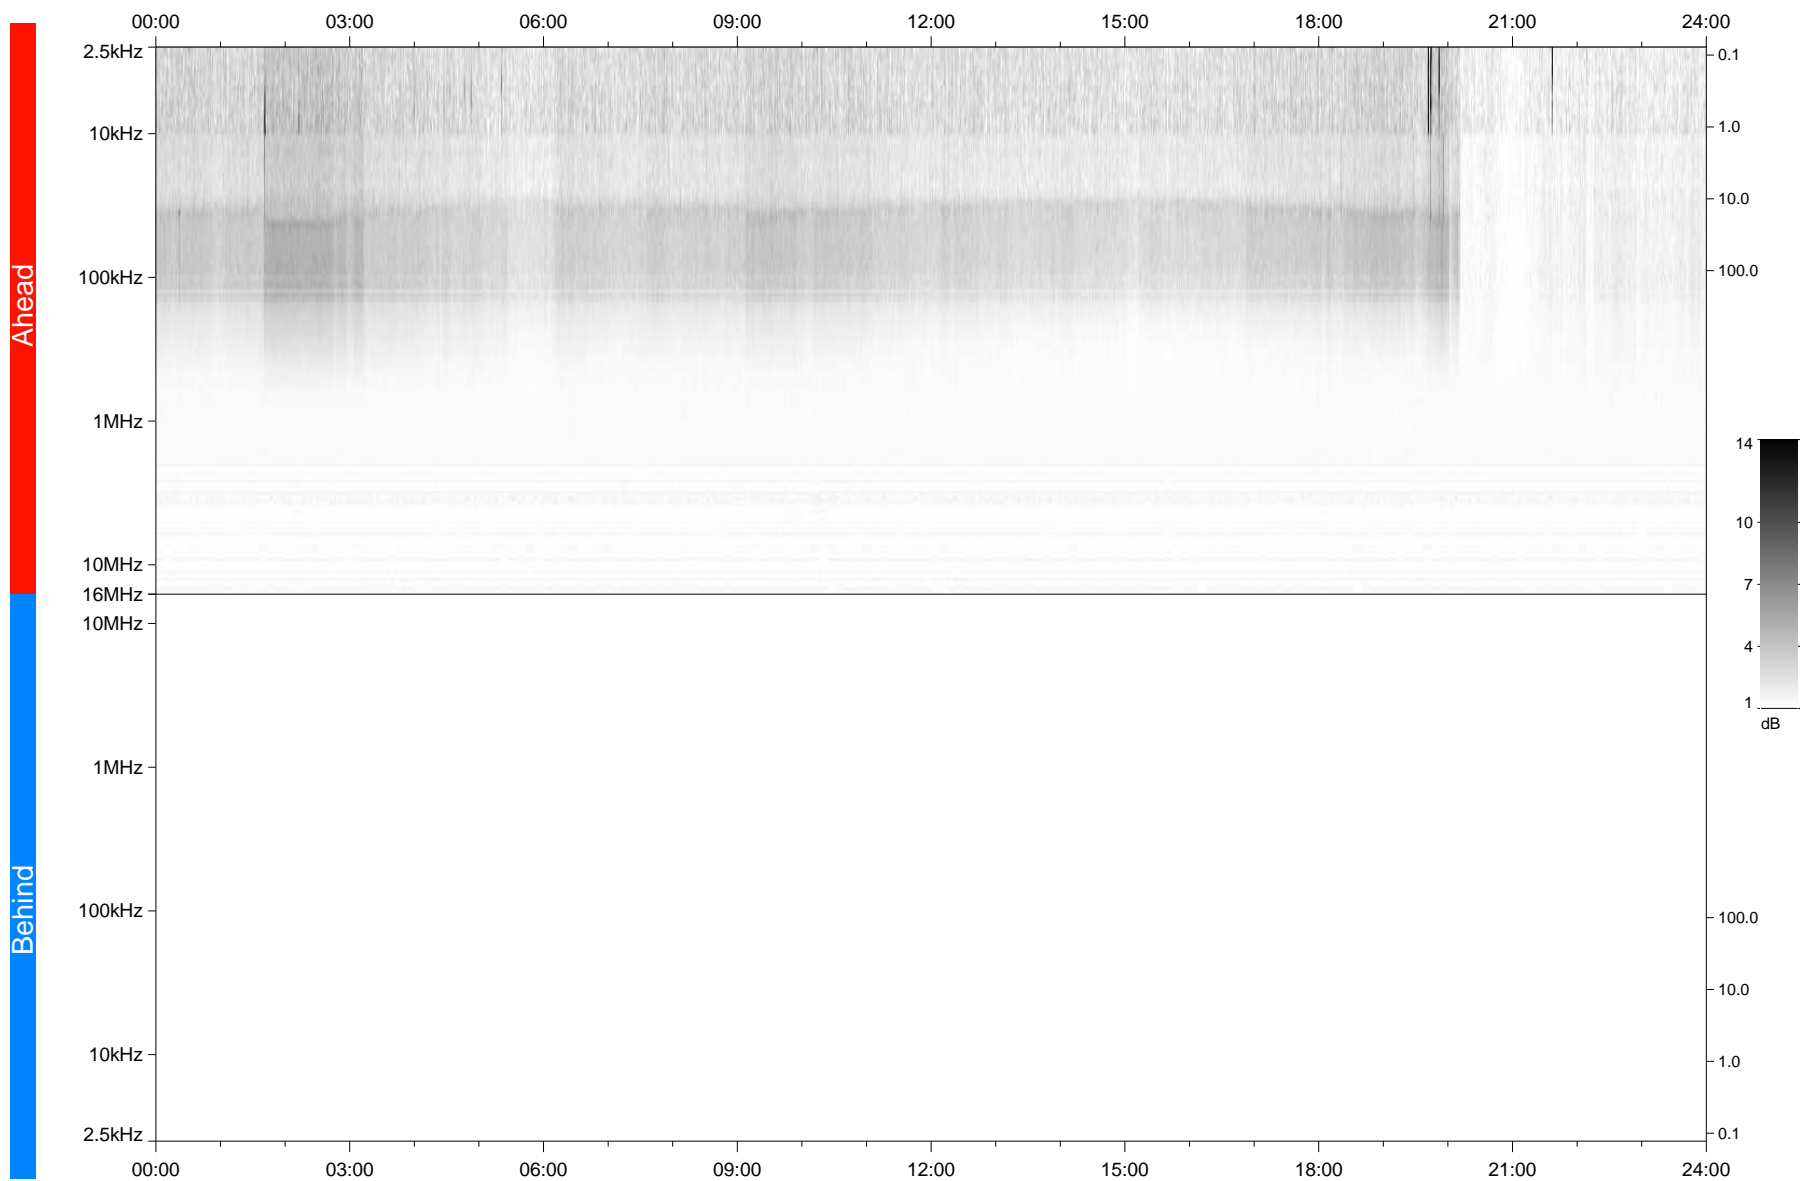

STEREO/WAVES Daily Summary - 01-Mar-2020 (DOY 061)

Ahead source file: swaves_ahead_2020_061_1_05.fin
Ahead PSE Angle: -77.0°

Behind PSE Angle: 75.7°
Behind source file: No STEREO-B data

Time (UTC)

file: stereo_swaves_daily-summary_gray_20200301_v04
made by: space.umn.edu on macOS with TDL 8.8.2 on 2022-10-03 12:48:27, with TLib V945 / dynspec V311