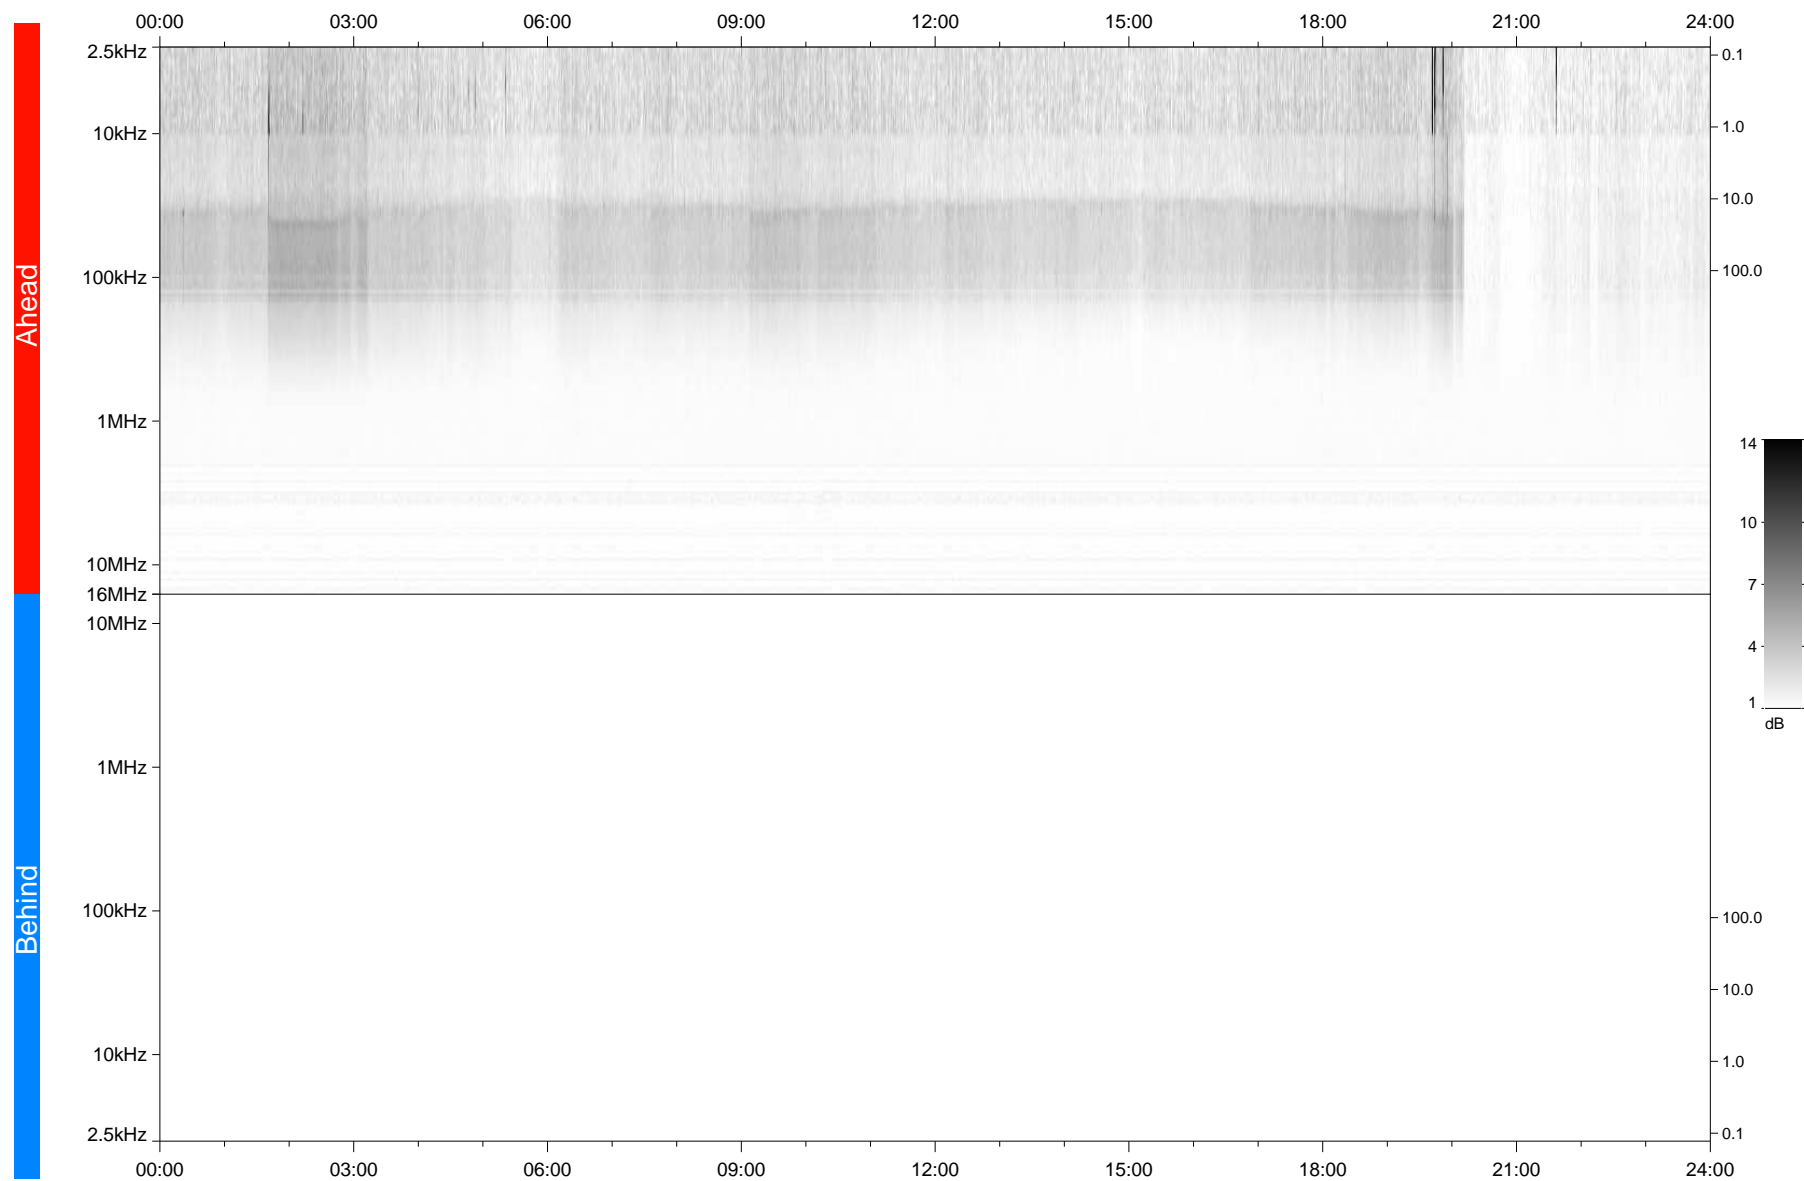

# STEREO/WAVES Daily Summary - 01-Mar-2020 (DOY 061)

Ahead source file: swaves\_ahead\_2020\_061\_1\_05.fin  
Ahead PSE Angle: -77.0°

Behind PSE Angle: 75.7°  
Behind source file: No STEREO-B data

Time (UTC)

file: stereo\_swaves\_daily-summary\_gray\_20200301\_v03  
made by: space.umn.edu on macOS with TDL 8.8.2 on 2022-09-15 12:17:20, with TLib V945 / dynspec V311