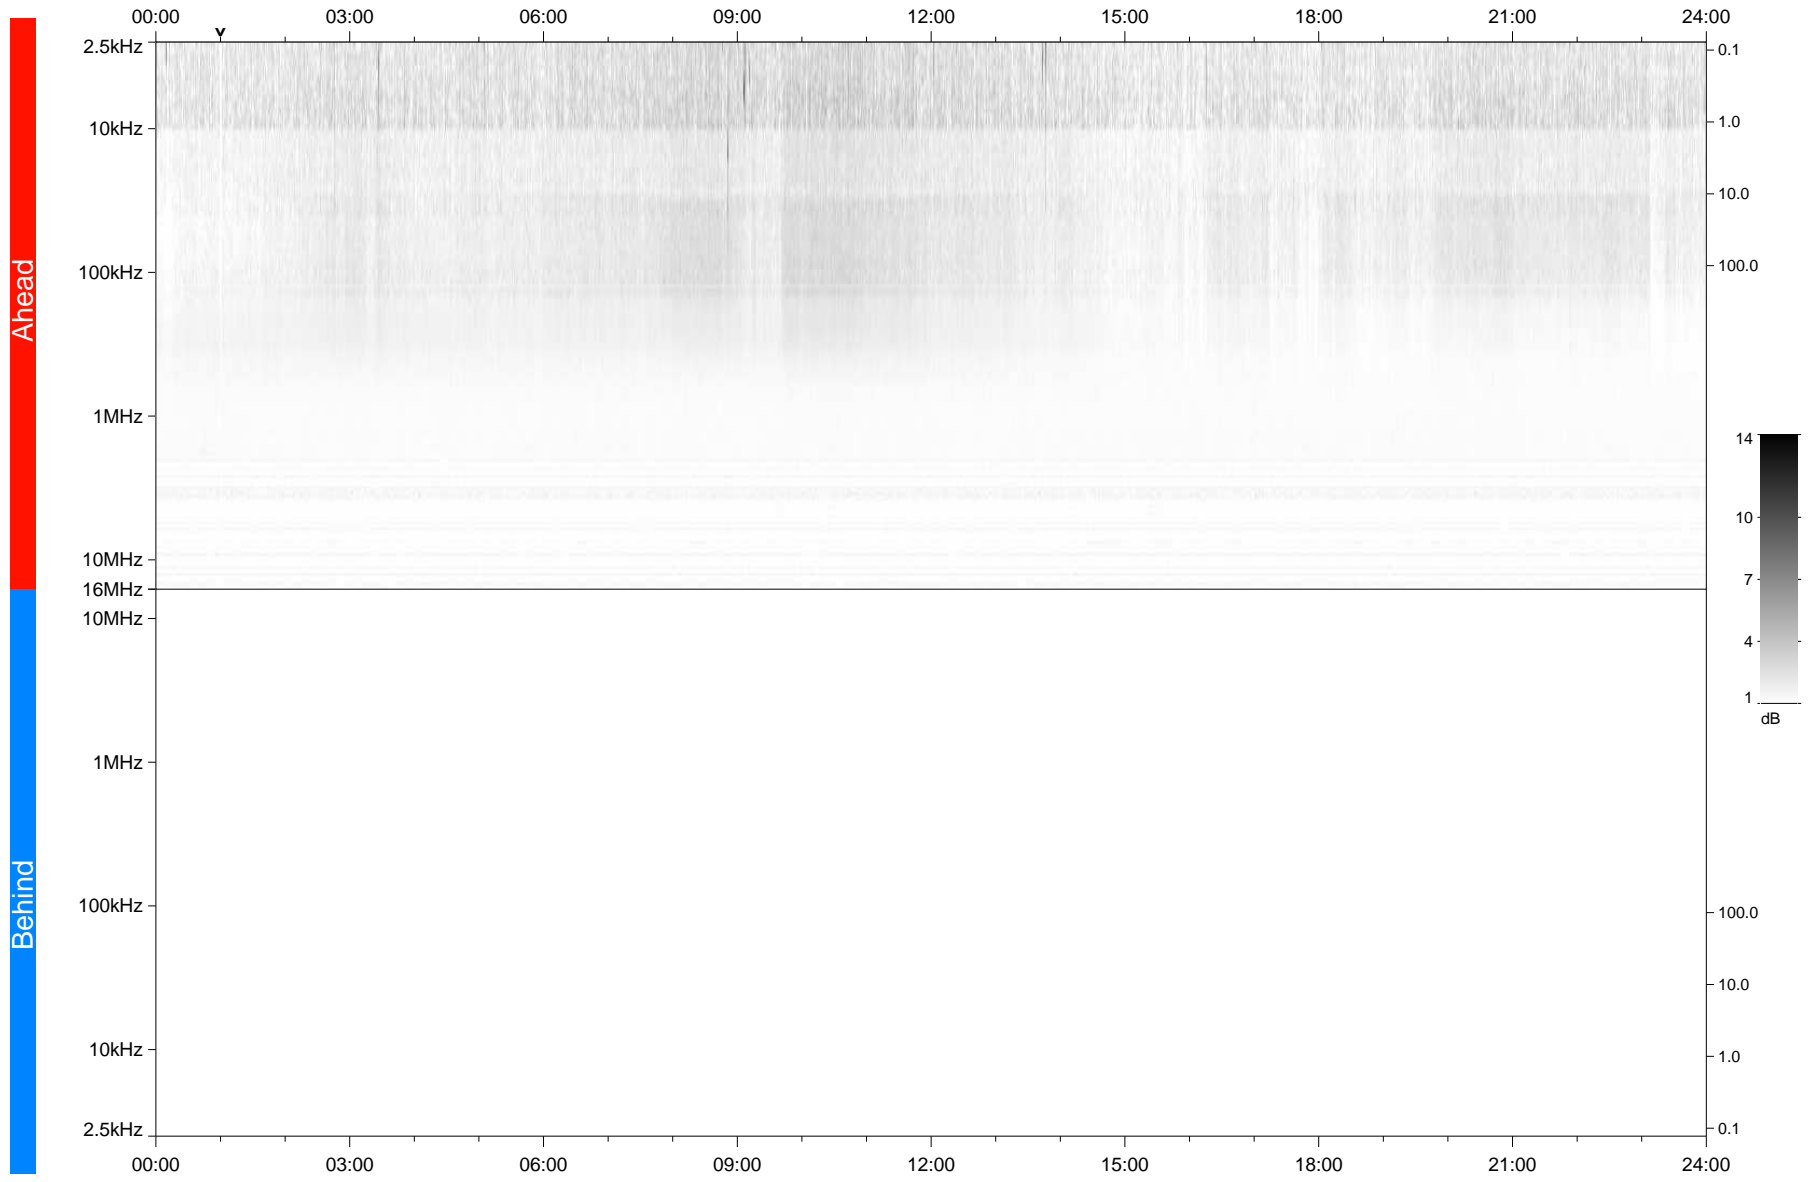

STEREO/WAVES Daily Summary - 27-Feb-2020 (DOY 058)

Ahead source file: swaves_ahead_2020_058_1_05.fin
Ahead PSE Angle: -77.2°

Behind PSE Angle: 76.0°
Behind source file: No STEREO-B data

Time (UTC)

file: stereo_swaves_daily-summary_gray_20200227_v04
made by: space.umn.edu on macOS with TDL 8.8.2 on 2022-10-03 12:43:58, with TLib V945 / dynspec V311