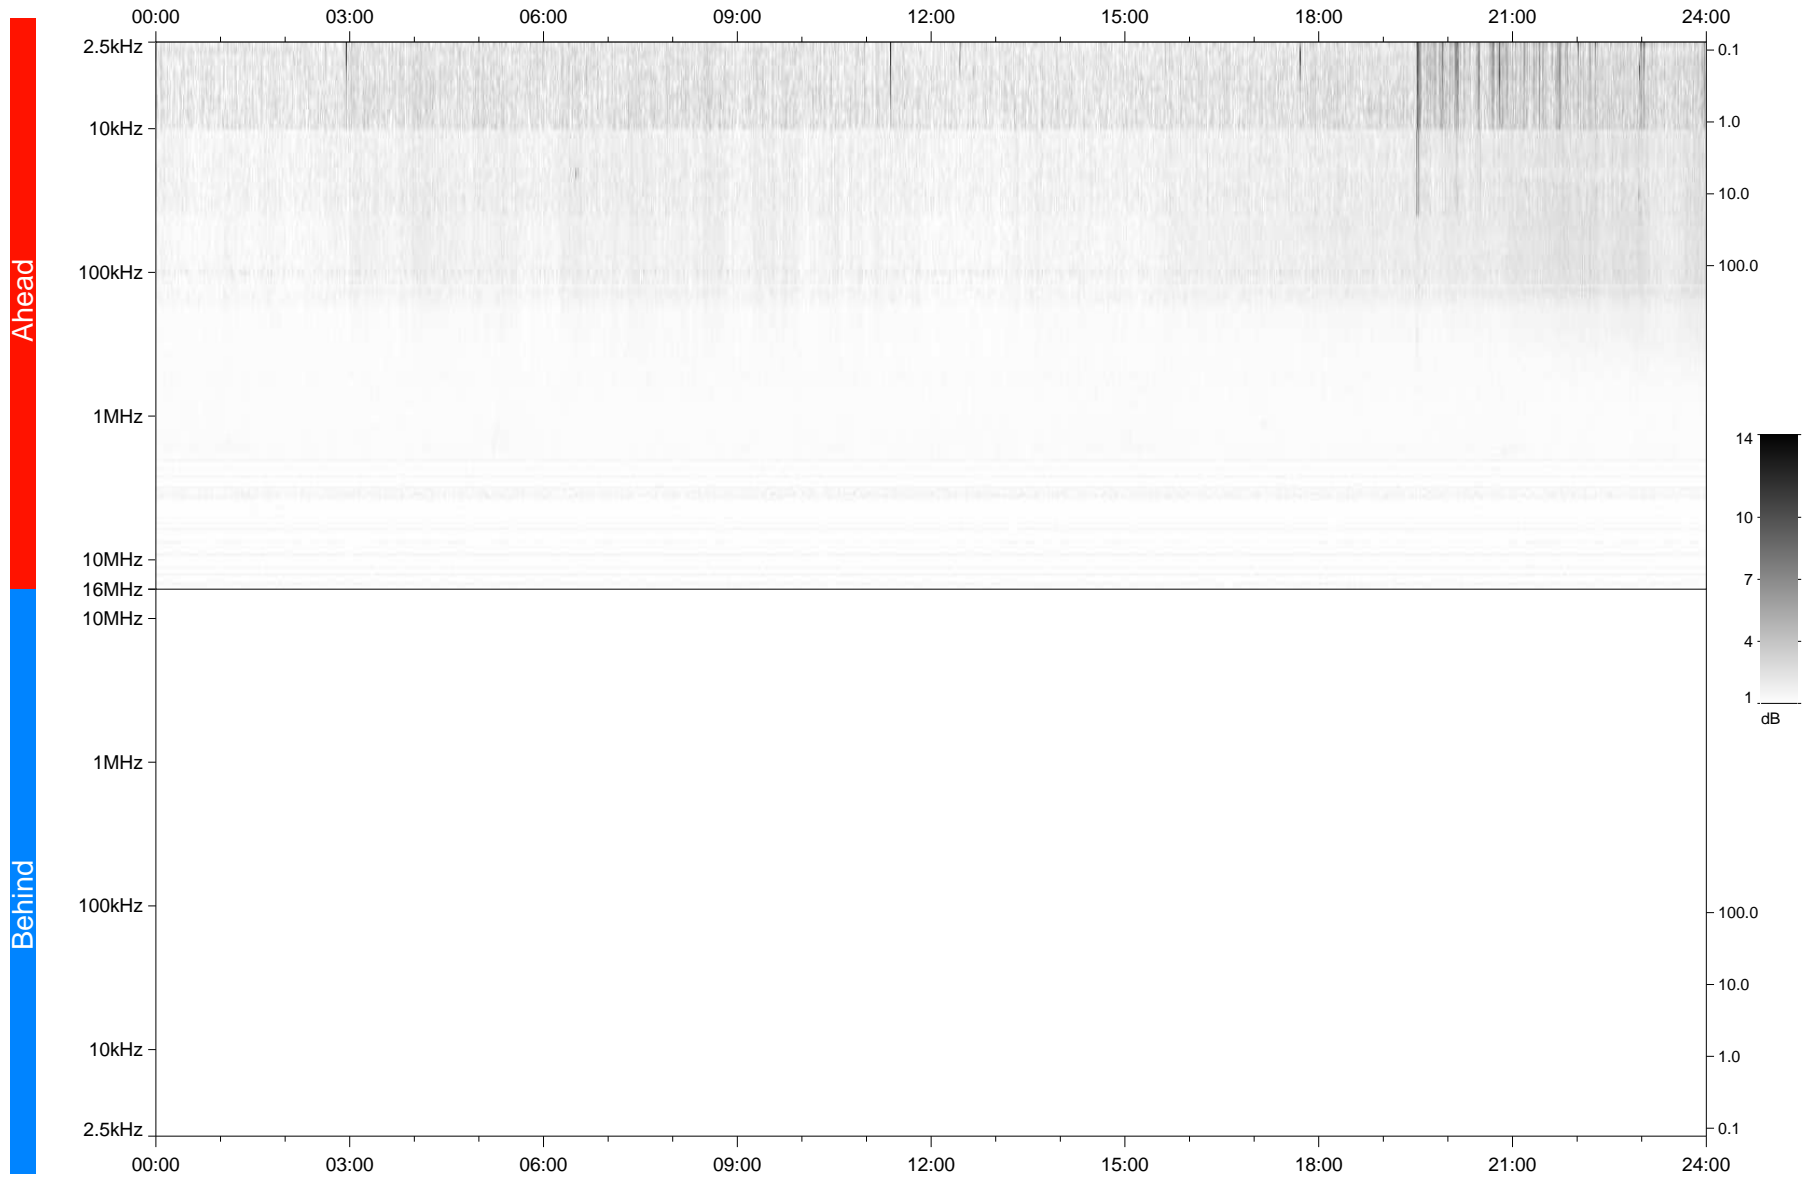

STEREO/WAVES Daily Summary - 26-Feb-2020 (DOY 057)

Ahead source file: swaves_ahead_2020_057_1_05.fin
Ahead PSE Angle: -77.2°

Behind PSE Angle: 76.1°
Behind source file: No STEREO-B data

Time (UTC)

file: stereo_swaves_daily-summary_gray_20200226_v04
made by: space.umn.edu on macOS with IDL 8.8.2 on 2022-10-03 12:42:27, with TMLib V945 / dynspec V311