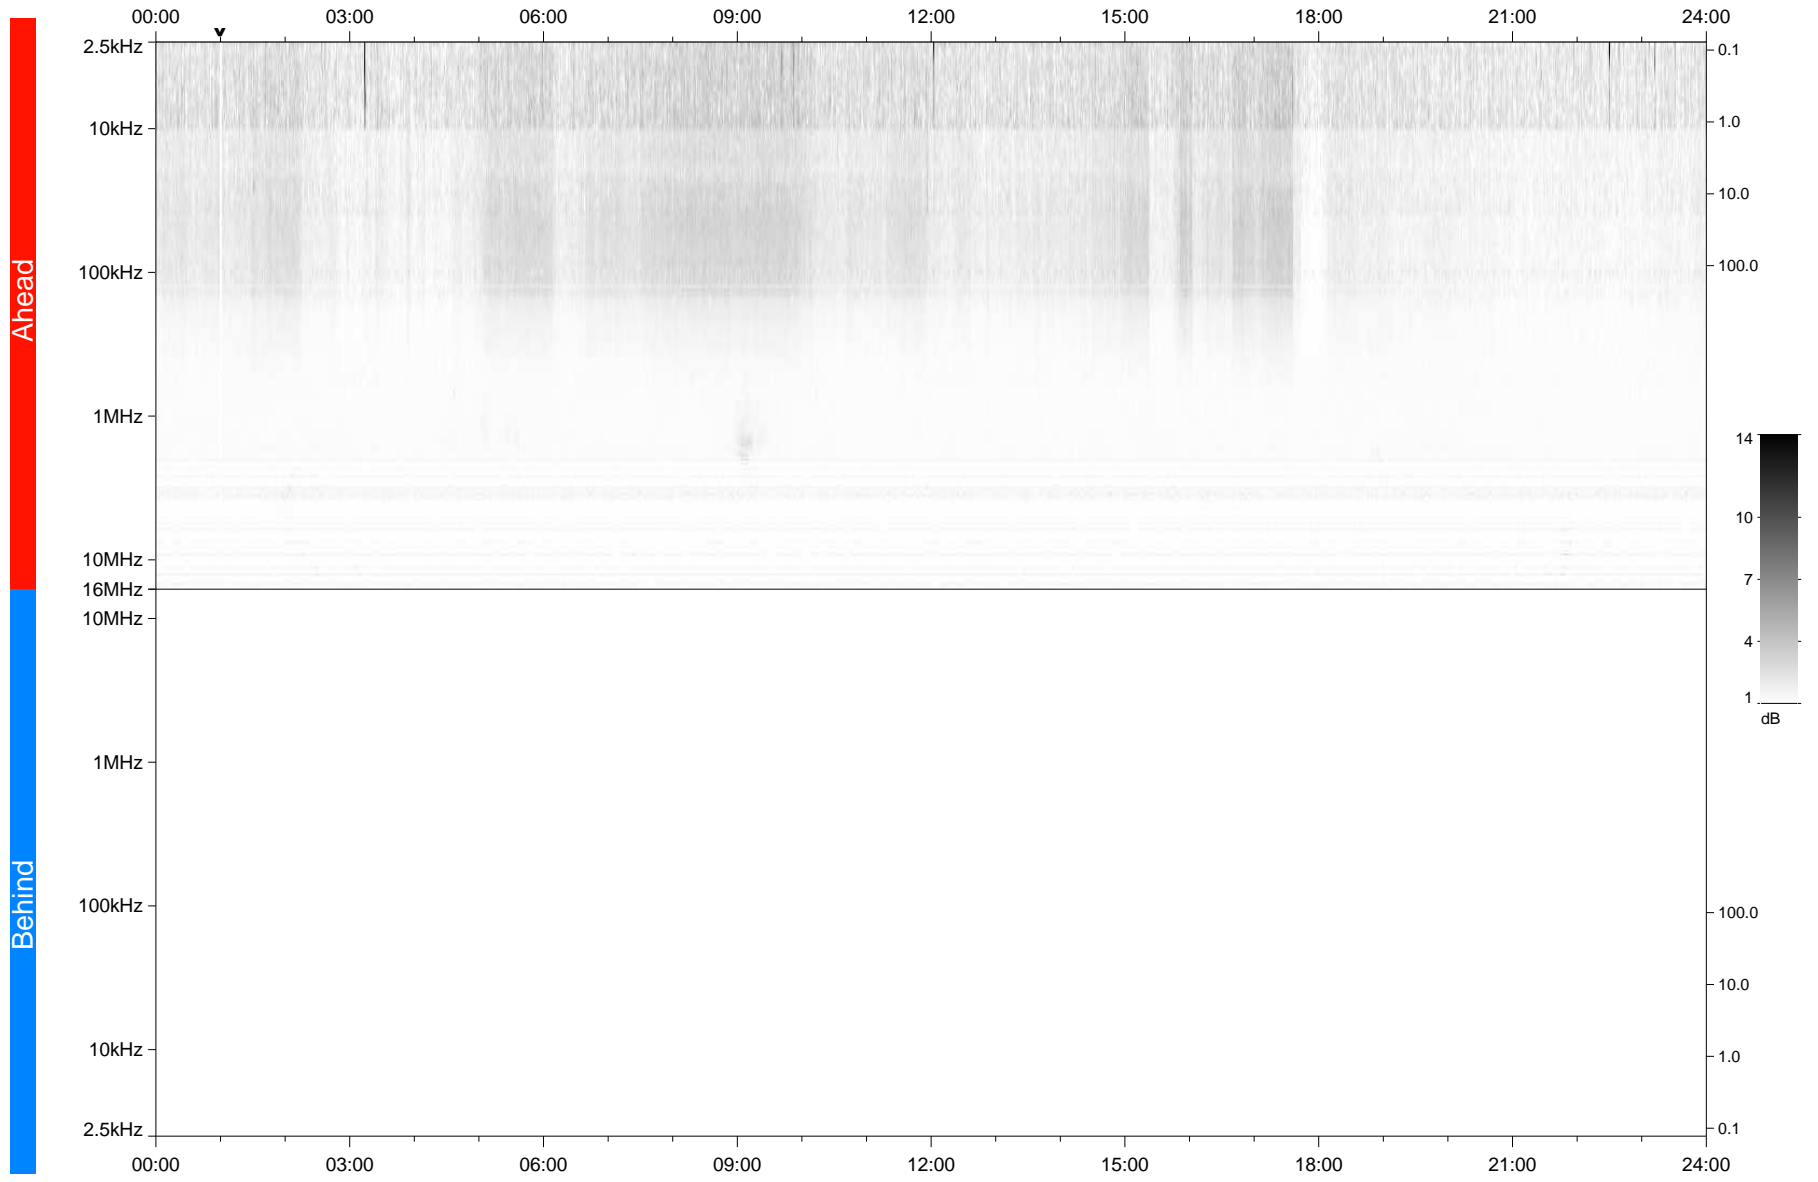

STEREO/WAVES Daily Summary - 25-Feb-2020 (DOY 056)

Ahead source file: swaves_ahead_2020_056_1_05.fin
Ahead PSE Angle: -77.2°

Behind PSE Angle: 76.2°
Behind source file: No STEREO-B data

Time (UTC)

file: stereo_swaves_daily-summary_gray_20200225_v04
made by: space.umn.edu on macOS with IDL 8.8.2 on 2022-10-03 12:40:57, with TMLib V945 / dynspec V311