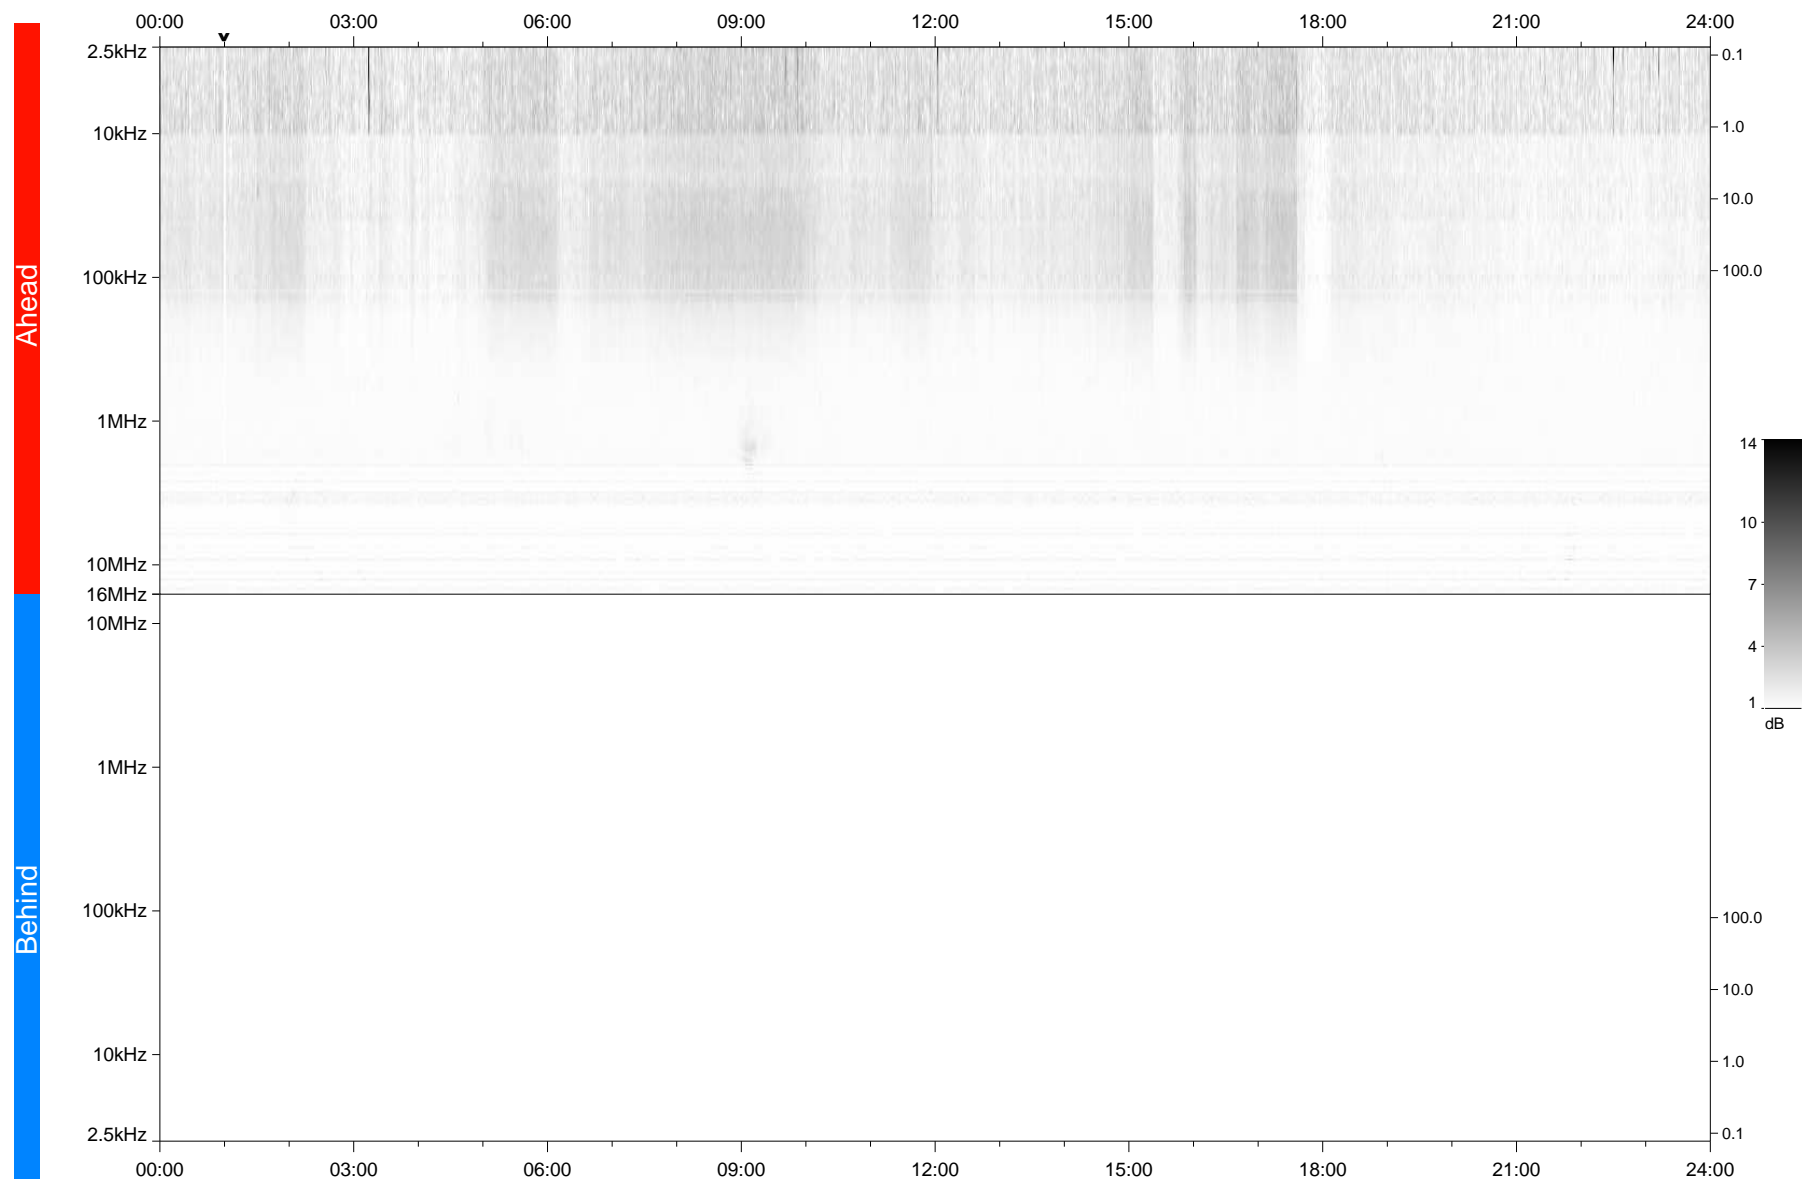

STEREO/WAVES Daily Summary - 25-Feb-2020 (DOY 056)

Ahead source file: swaves_ahead_2020_056_1_05.fin
Ahead PSE Angle: -77.2°

Behind PSE Angle: 76.2°
Behind source file: No STEREO-B data

Time (UTC)

file: stereo_swaves_daily-summary_gray_20200225_v03
made by: space.umn.edu on macOS with TDL 8.8.2 on 2022-09-15 12:10:31, with TLib V945 / dynspec V311