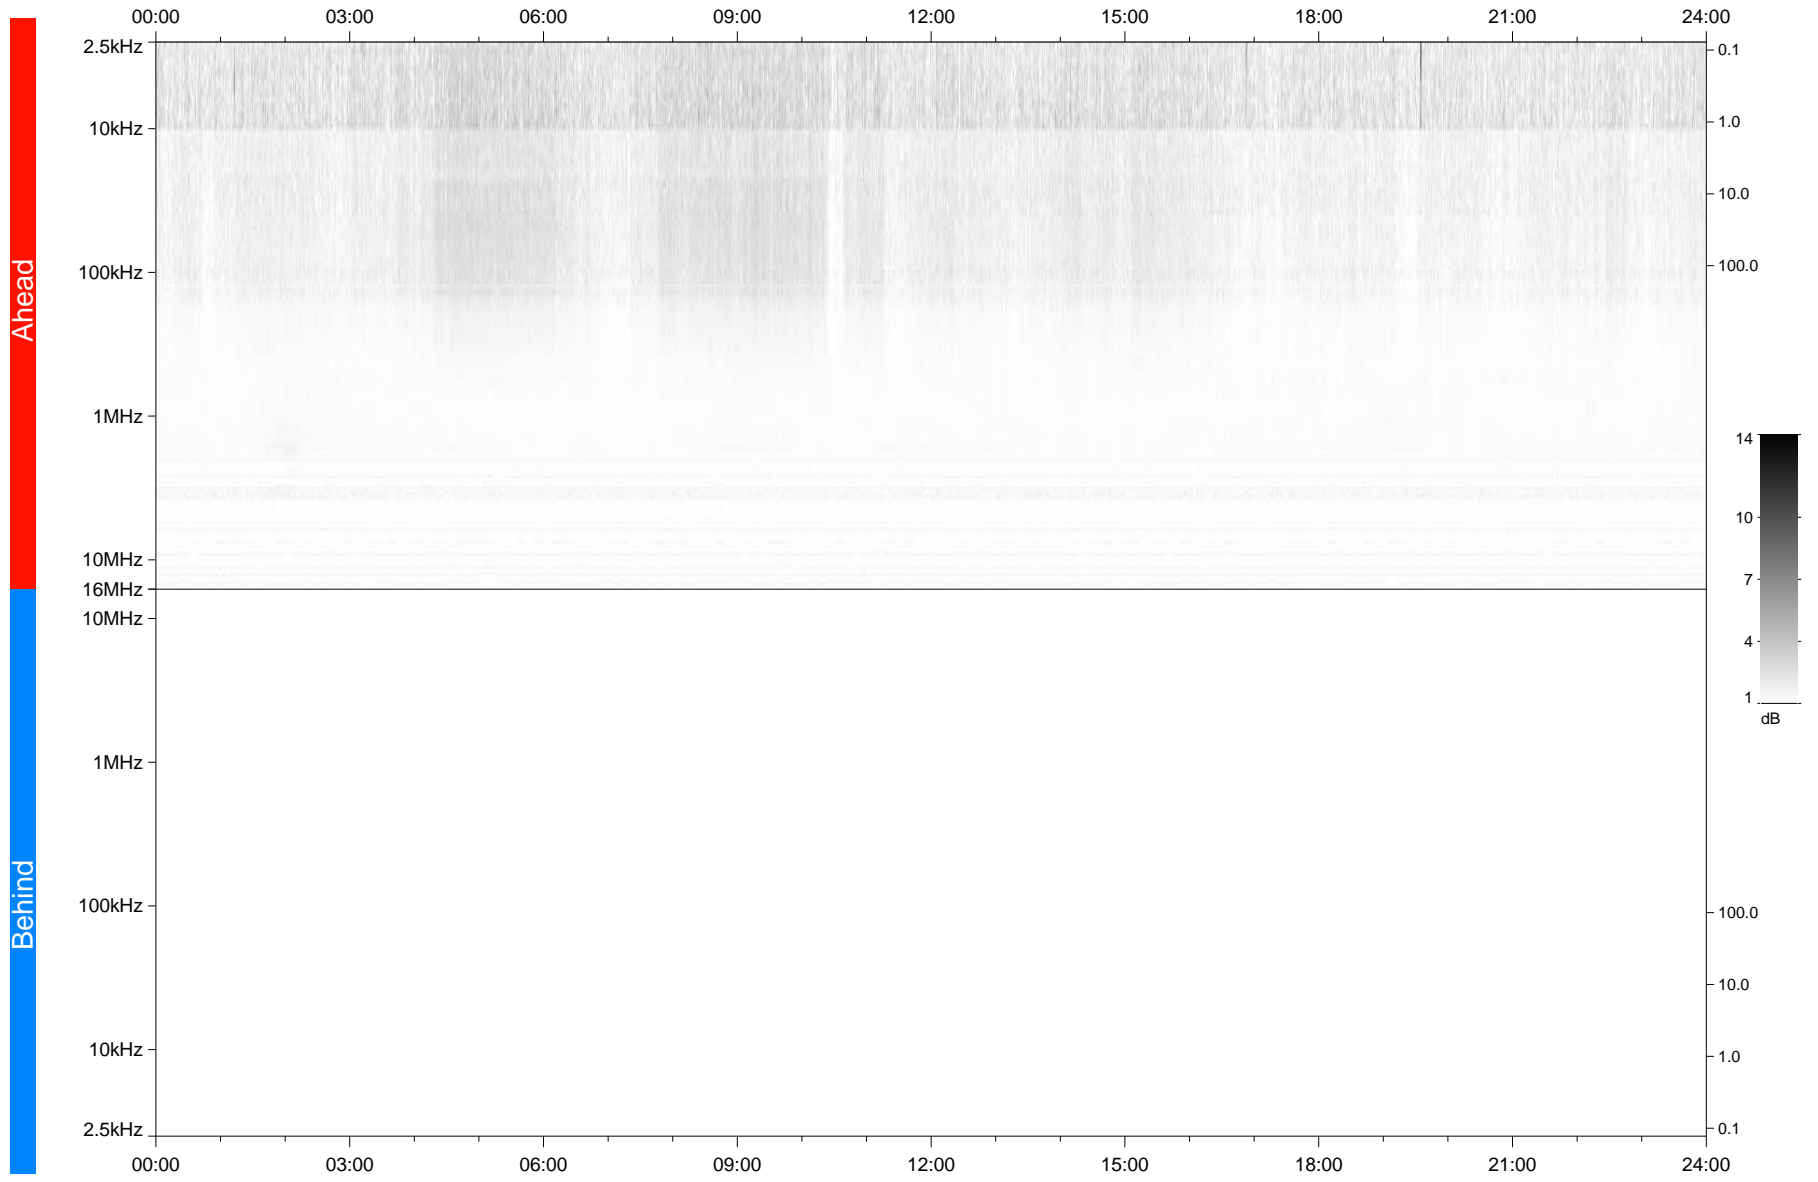

# STEREO/WAVES Daily Summary - 24-Feb-2020 (DOY 055)

Ahead source file: swaves\_ahead\_2020\_055\_1\_05.fin  
Ahead PSE Angle: -77.2°

Behind PSE Angle: 76.4°  
Behind source file: No STEREO-B data

Time (UTC)

file: stereo\_swaves\_daily-summary\_gray\_20200224\_v04  
made by: space.umn.edu on macOS with IDL 8.8.2 on 2022-10-03 12:39:28, with TLib V945 / dynspec V311