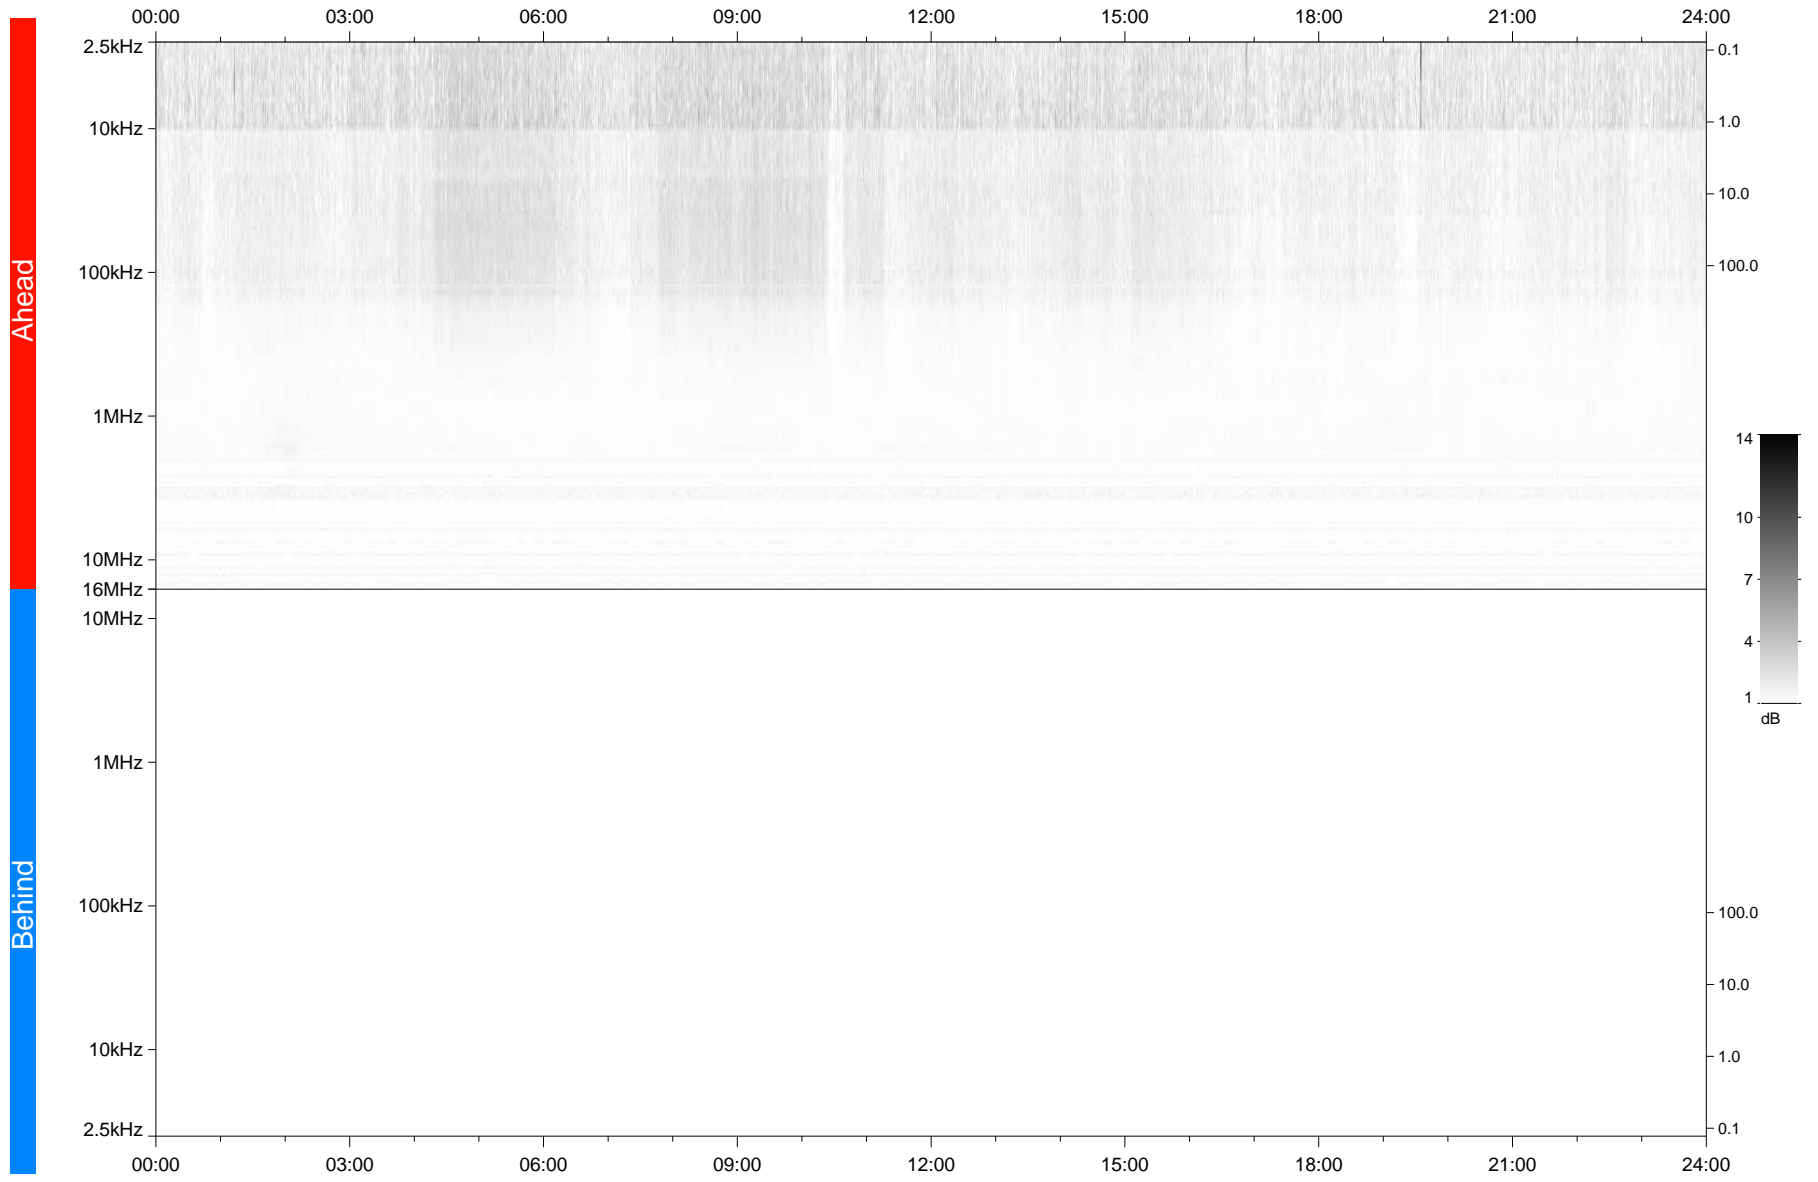

STEREO/WAVES Daily Summary - 24-Feb-2020 (DOY 055)

Ahead source file: swaves_ahead_2020_055_1_05.fin
Ahead PSE Angle: -77.2°

Behind PSE Angle: 76.4°
Behind source file: No STEREO-B data

Time (UTC)

file: stereo_swaves_daily-summary_gray_20200224_v03
made by: space.umn.edu on macOS with IDL 8.8.2 on 2022-09-15 12:09:11, with TLib V945 / dynspec V311