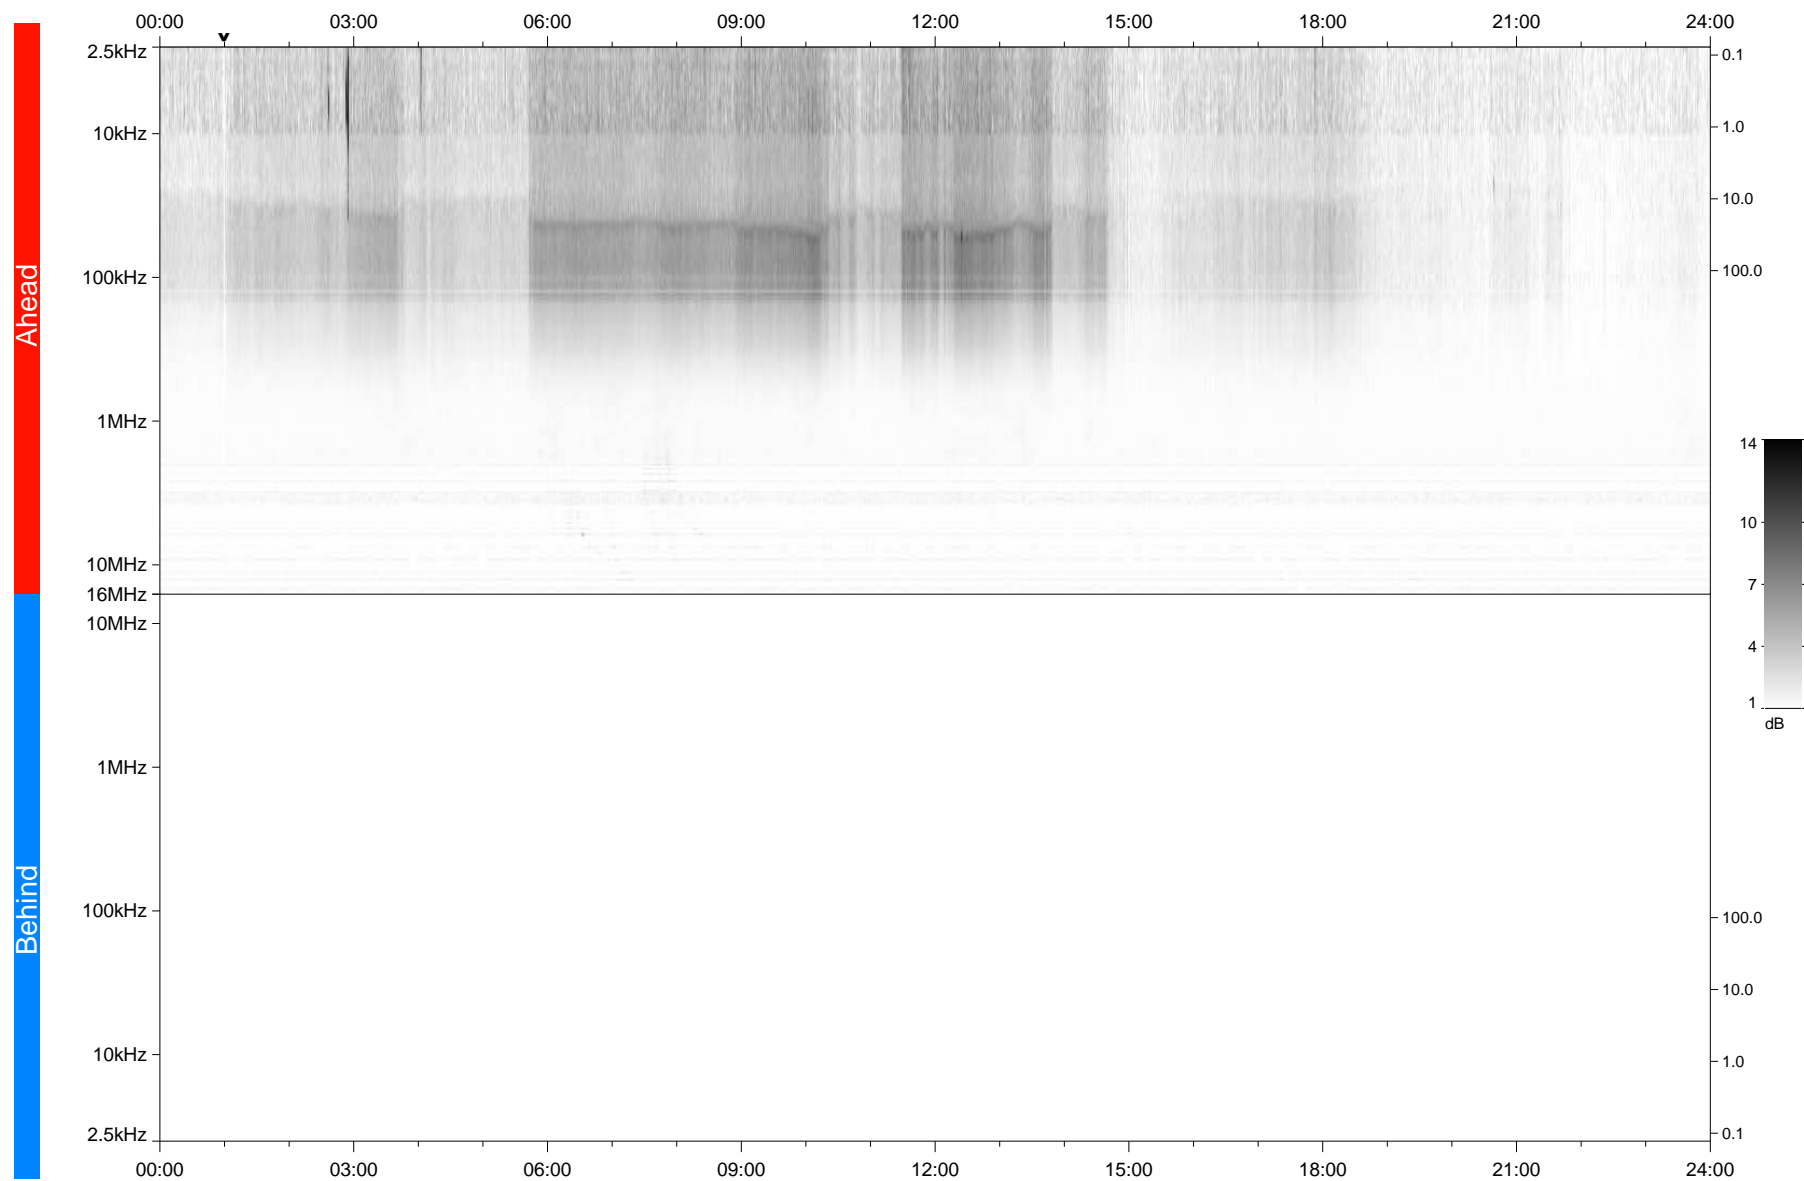

STEREO/WAVES Daily Summary - 23-Feb-2020 (DOY 054)

Ahead source file: swaves_ahead_2020_054_1_05.fin
Ahead PSE Angle: -77.2°

Behind PSE Angle: 76.5°
Behind source file: No STEREO-B data

Time (UTC)

file: stereo_swaves_daily-summary_gray_20200223_v04
made by: space.umn.edu on macOS with TDL 8.8.2 on 2022-10-03 12:37:58, with TLib V945 / dynspec V311