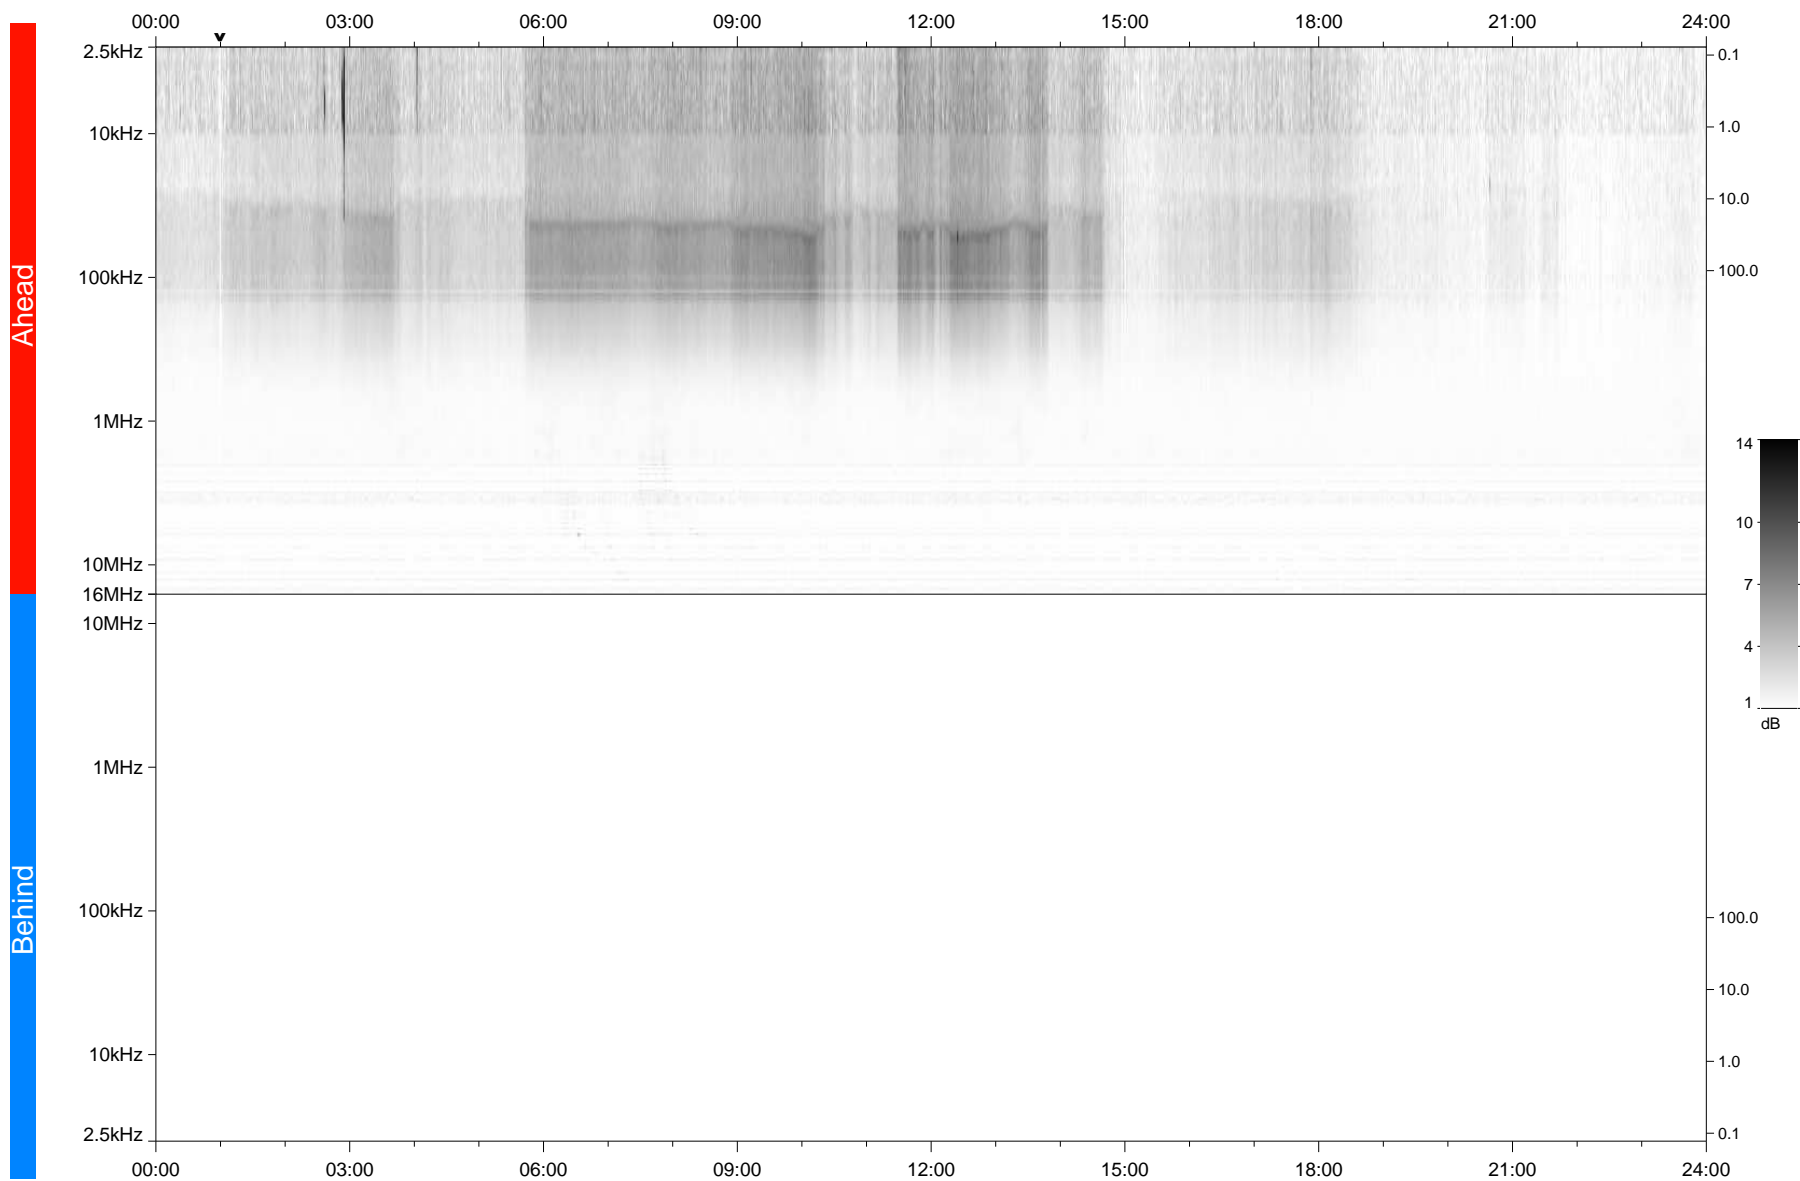

STEREO/WAVES Daily Summary - 23-Feb-2020 (DOY 054)

Ahead source file: swaves_ahead_2020_054_1_05.fin
Ahead PSE Angle: -77.2°

Behind PSE Angle: 76.5°
Behind source file: No STEREO-B data

Time (UTC)

file: stereo_swaves_daily-summary_gray_20200223_v03
made by: space.umn.edu on macOS with TDL 8.8.2 on 2022-09-15 12:07:48, with Tlib V945 / dynspec V311