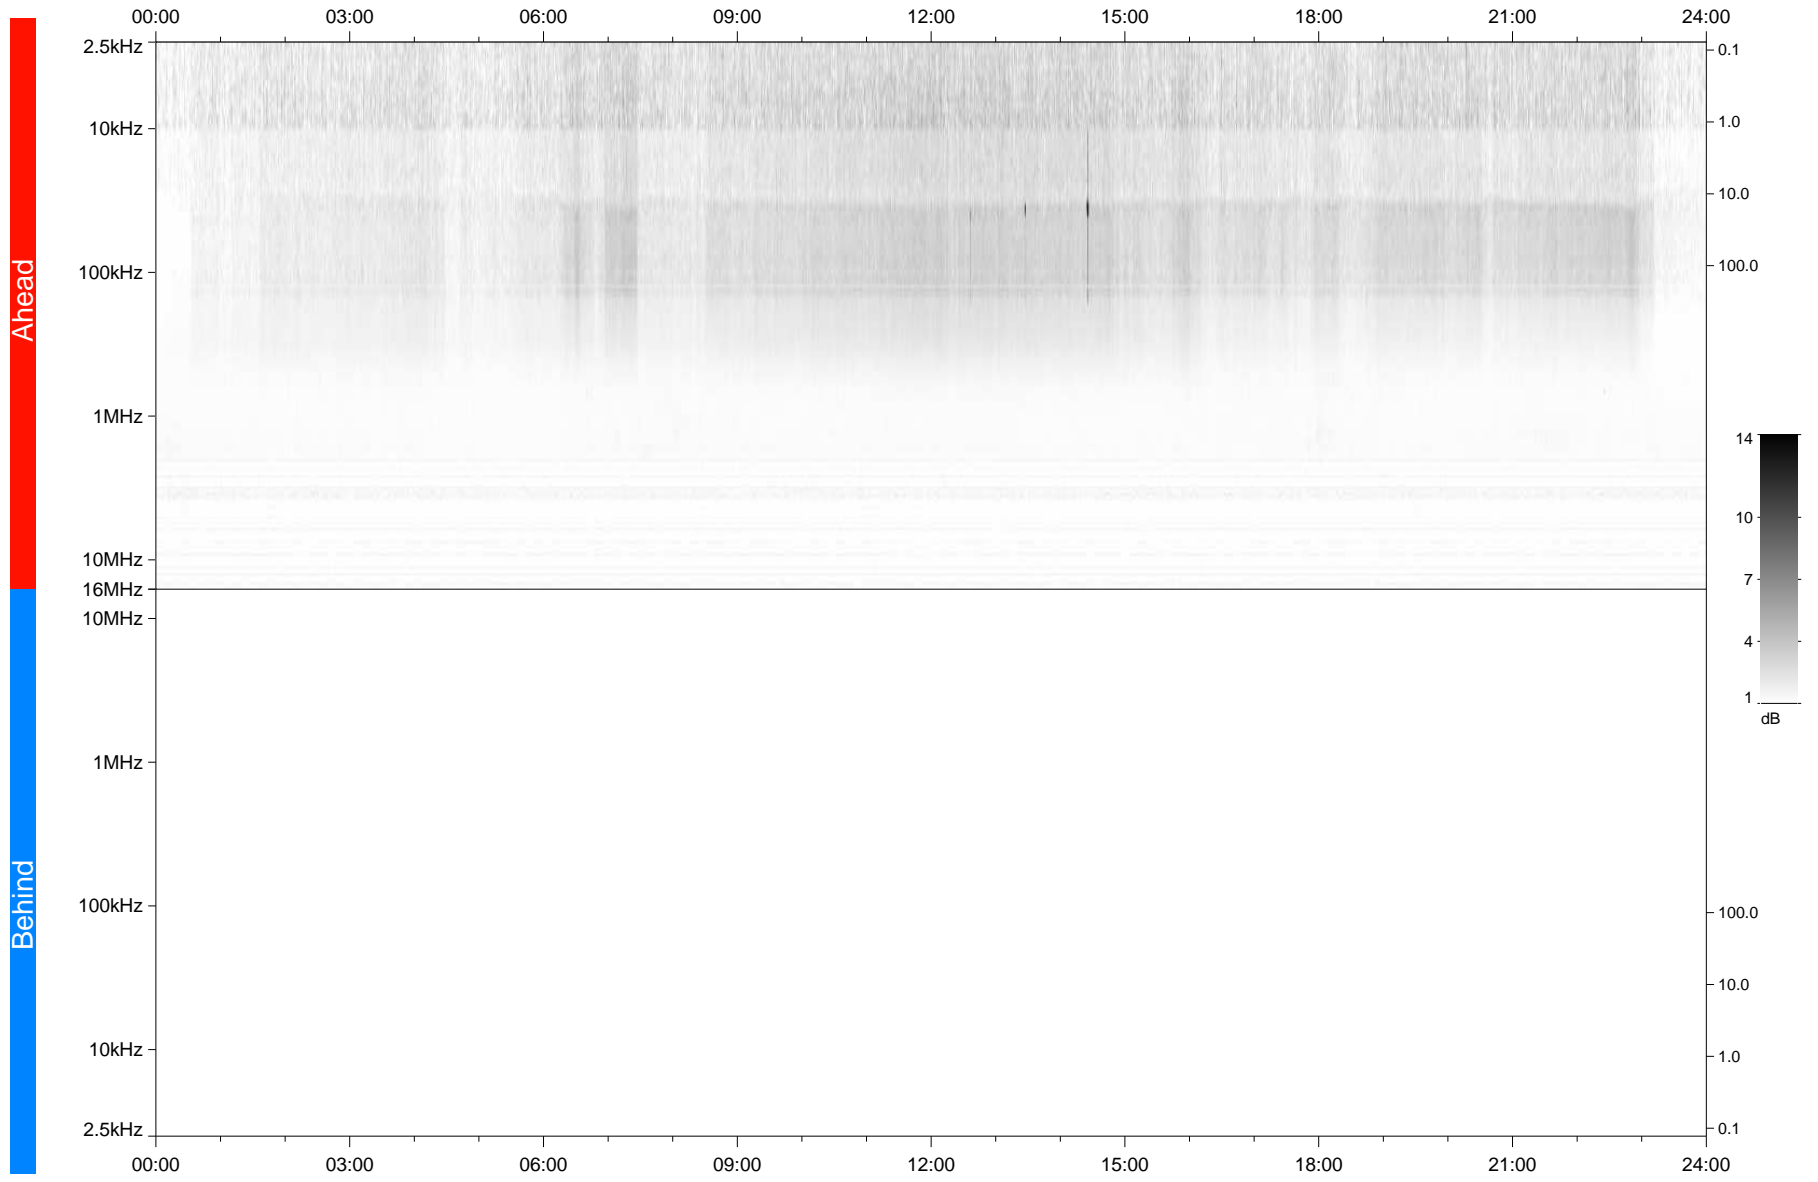

STEREO/WAVES Daily Summary - 22-Feb-2020 (DOY 053)

Ahead source file: swaves_ahead_2020_053_1_05.fin
Ahead PSE Angle: -77.2°

Behind PSE Angle: 76.6°
Behind source file: No STEREO-B data

Time (UTC)

file: stereo_swaves_daily-summary_gray_20200222_v04
made by: space.umn.edu on macOS with TDL 8.8.2 on 2022-10-03 12:36:27, with TLib V945 / dynspec V311