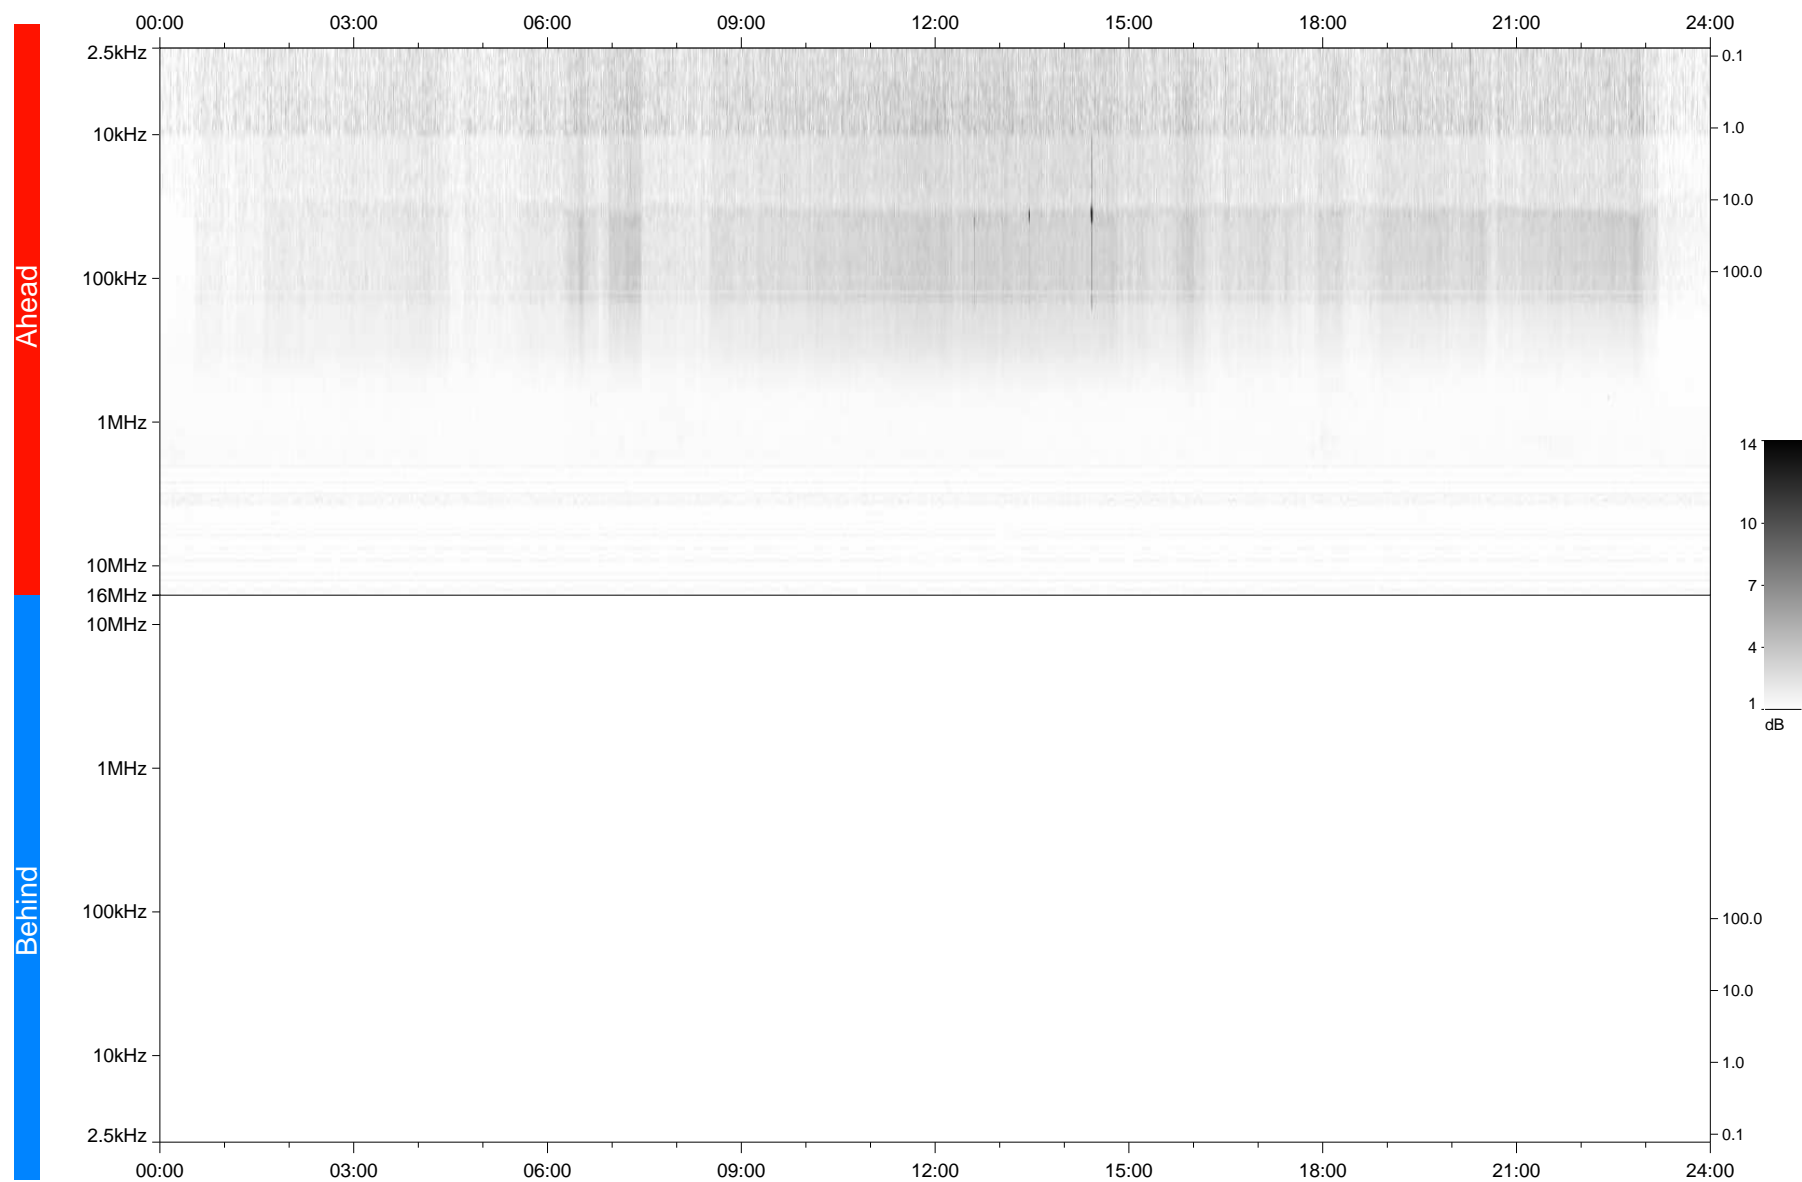

STEREO/WAVES Daily Summary - 22-Feb-2020 (DOY 053)

Ahead source file: swaves_ahead_2020_053_1_05.fin
Ahead PSE Angle: -77.2°

Behind PSE Angle: 76.6°
Behind source file: No STEREO-B data

Time (UTC)

file: stereo_swaves_daily-summary_gray_20200222_v03
made by: space.umn.edu on macOS with TDL 8.8.2 on 2022-09-15 12:06:25, with TLib V945 / dynspec V311