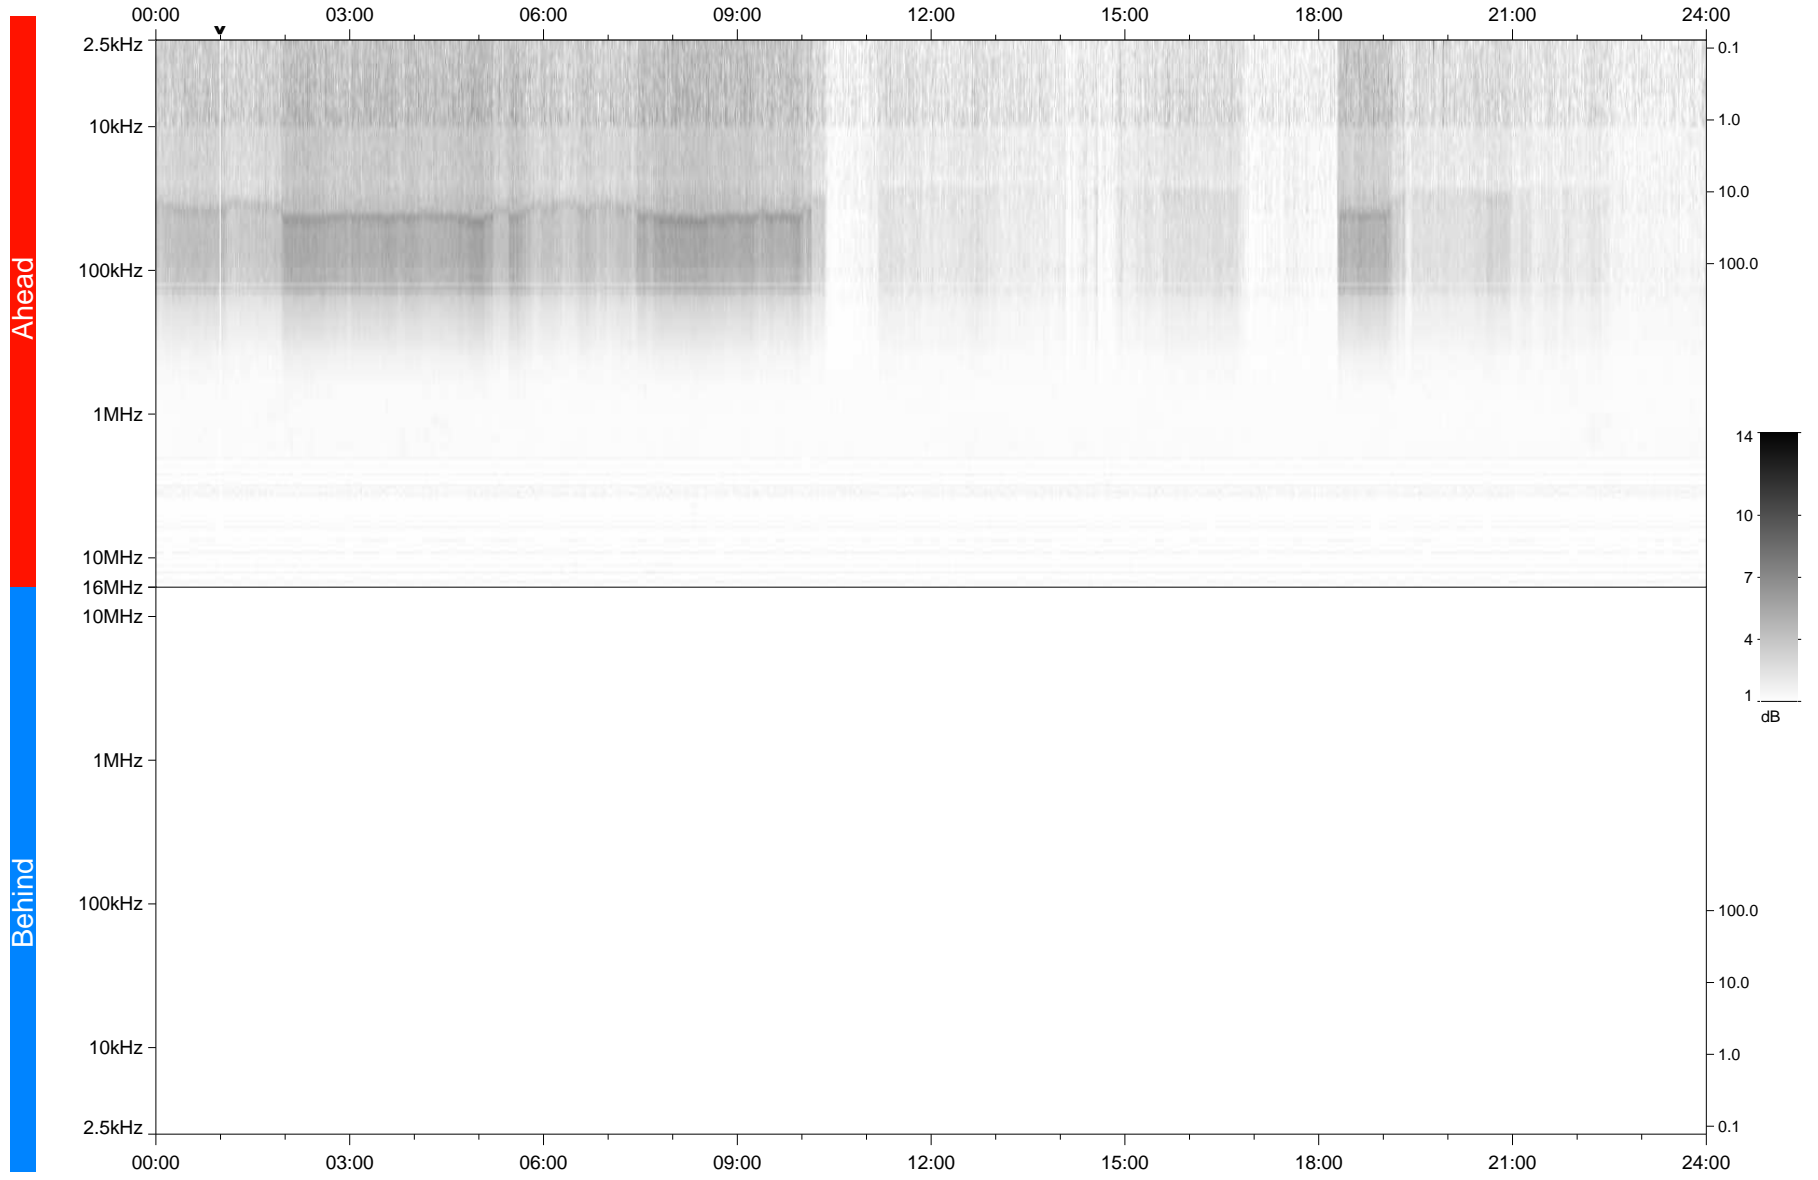

STEREO/WAVES Daily Summary - 21-Feb-2020 (DOY 052)

Ahead source file: swaves_ahead_2020_052_1_05.fin
Ahead PSE Angle: -77.3°

Behind PSE Angle: 76.6°
Behind source file: No STEREO-B data

Time (UTC)

file: stereo_swaves_daily-summary_gray_20200221_v04
made by: space.umn.edu on macOS with IDL 8.8.2 on 2022-10-03 12:34:58, with TMLib V945 / dynspec V311