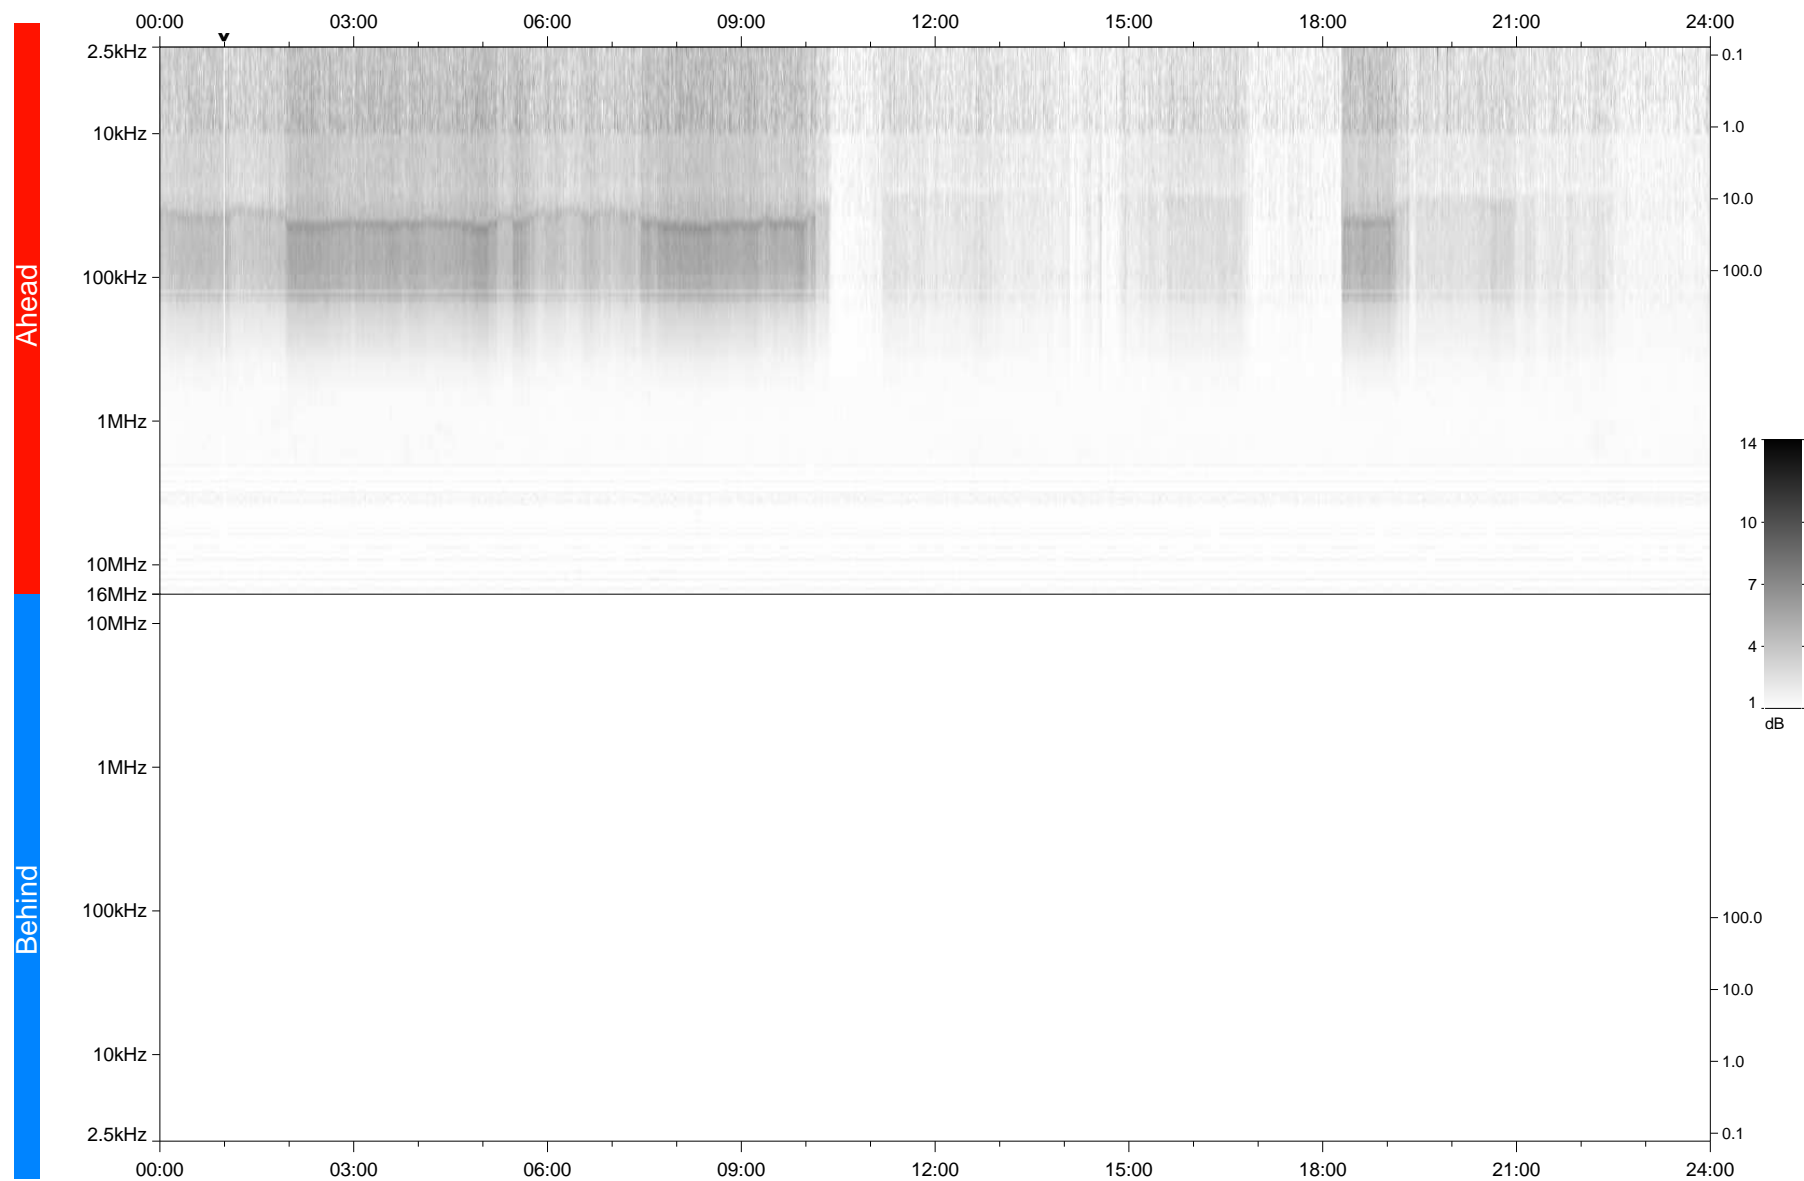

STEREO/WAVES Daily Summary - 21-Feb-2020 (DOY 052)

Ahead source file: swaves_ahead_2020_052_1_05.fin
Ahead PSE Angle: -77.3°

Behind PSE Angle: 76.6°
Behind source file: No STEREO-B data

Time (UTC)

file: stereo_swaves_daily-summary_gray_20200221_v03
made by: space.umn.edu on macOS with TDL 8.8.2 on 2022-09-15 12:05:04, with TLib V945 / dynspec V311