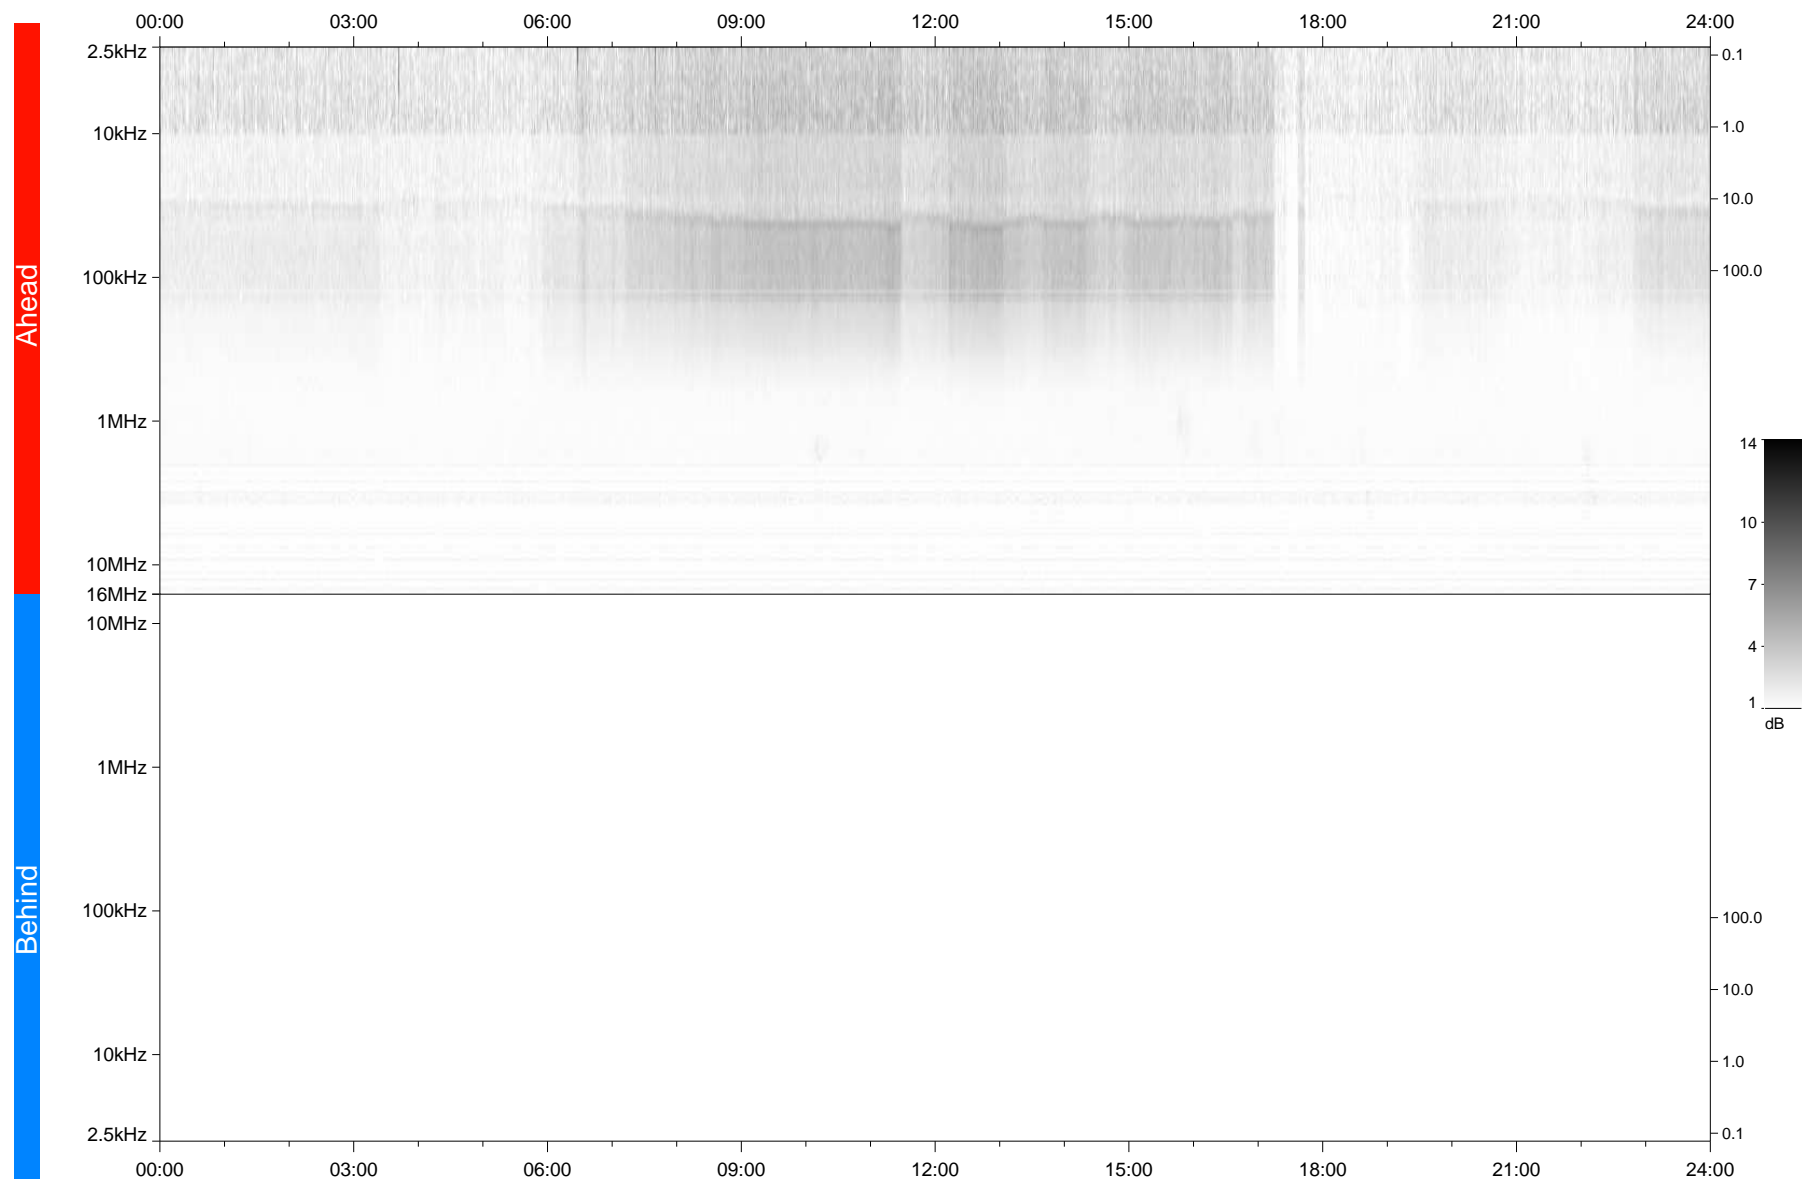

STEREO/WAVES Daily Summary - 20-Feb-2020 (DOY 051)

Ahead source file: swaves_ahead_2020_051_1_05.fin
Ahead PSE Angle: -77.3°

Behind PSE Angle: 76.7°
Behind source file: No STEREO-B data

Time (UTC)

file: stereo_swaves_daily-summary_gray_20200220_v04
made by: space.umn.edu on macOS with TDL 8.8.2 on 2022-10-03 12:33:28, with TLib V945 / dynspec V311