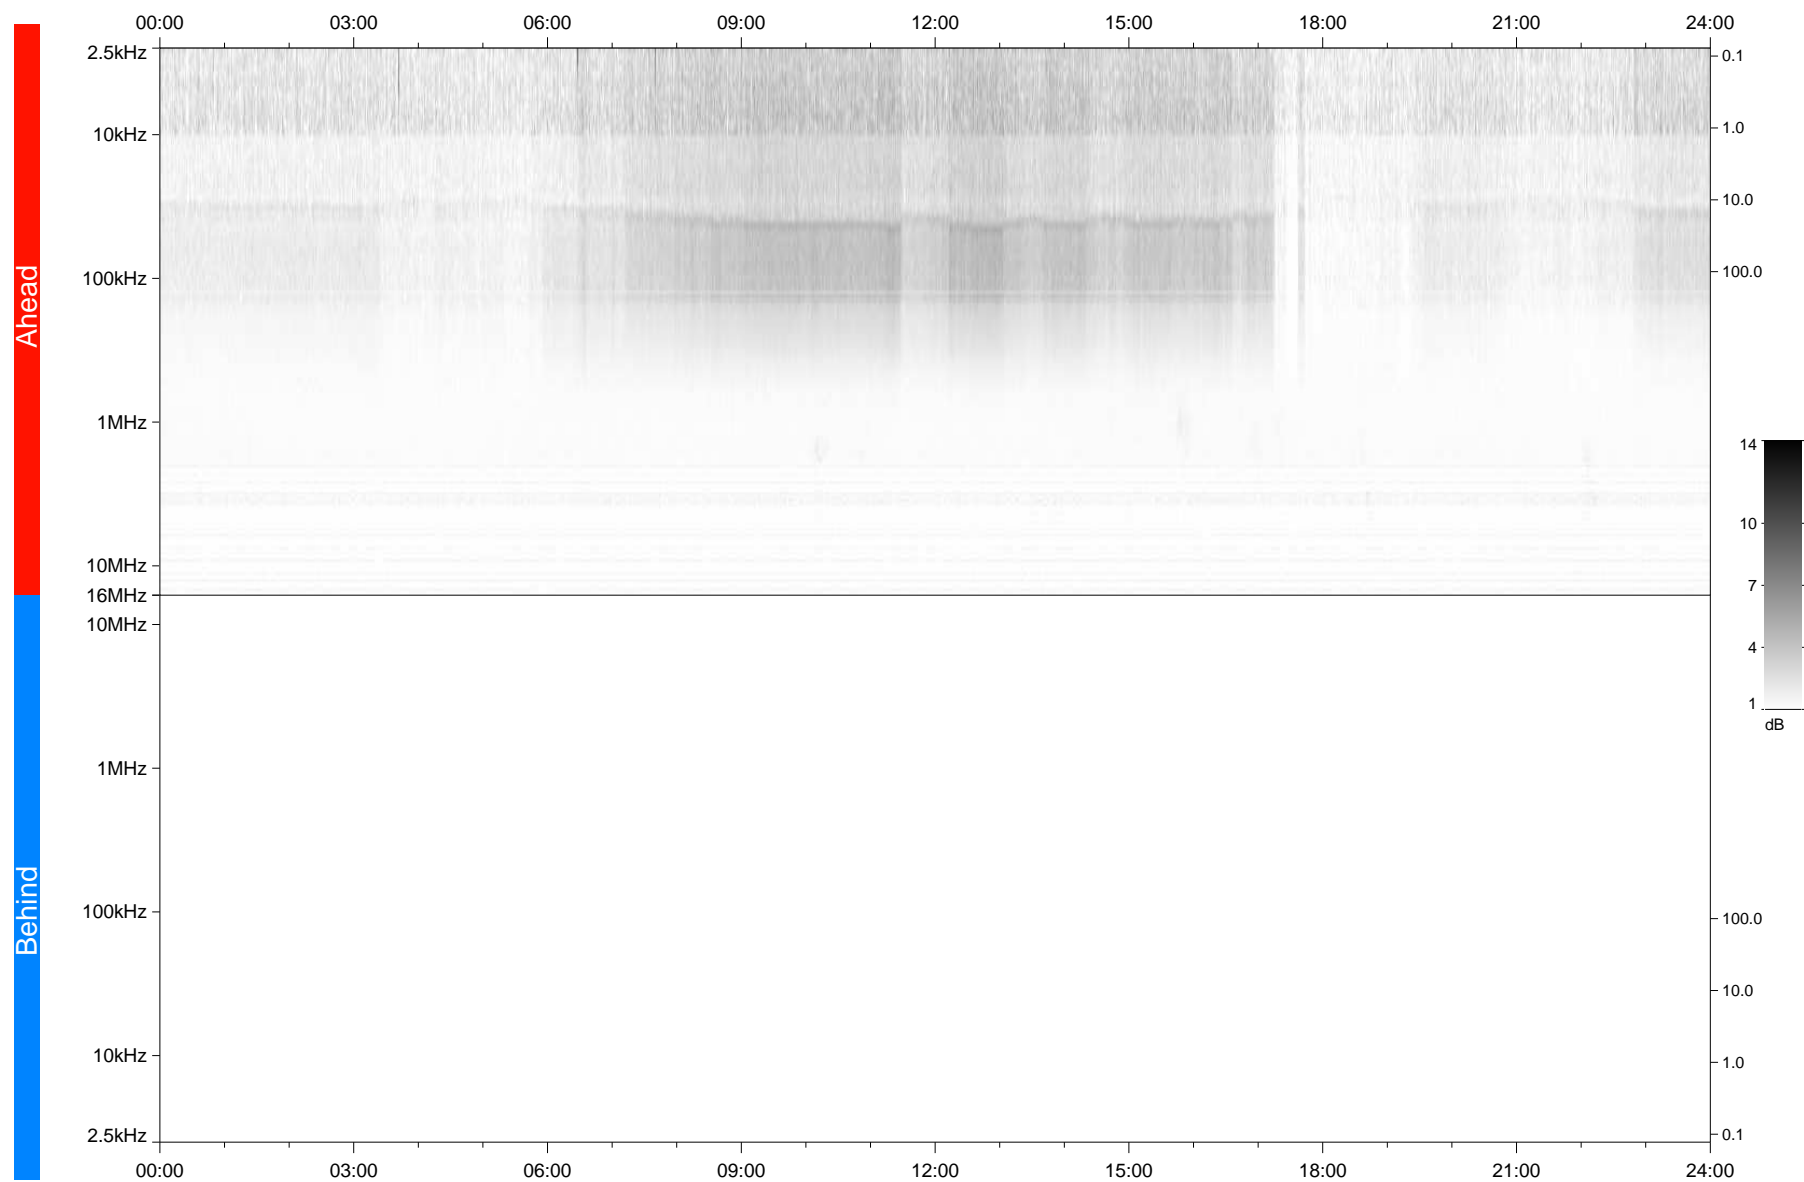

# STEREO/WAVES Daily Summary - 20-Feb-2020 (DOY 051)

Ahead source file: swaves\_ahead\_2020\_051\_1\_05.fin  
Ahead PSE Angle: -77.3°

Behind PSE Angle: 76.7°  
Behind source file: No STEREO-B data

Time (UTC)

file: stereo\_swaves\_daily-summary\_gray\_20200220\_v03  
made by: space.umn.edu on macOS with TDL 8.8.2 on 2022-09-15 12:03:40, with TLib V945 / dynspec V311