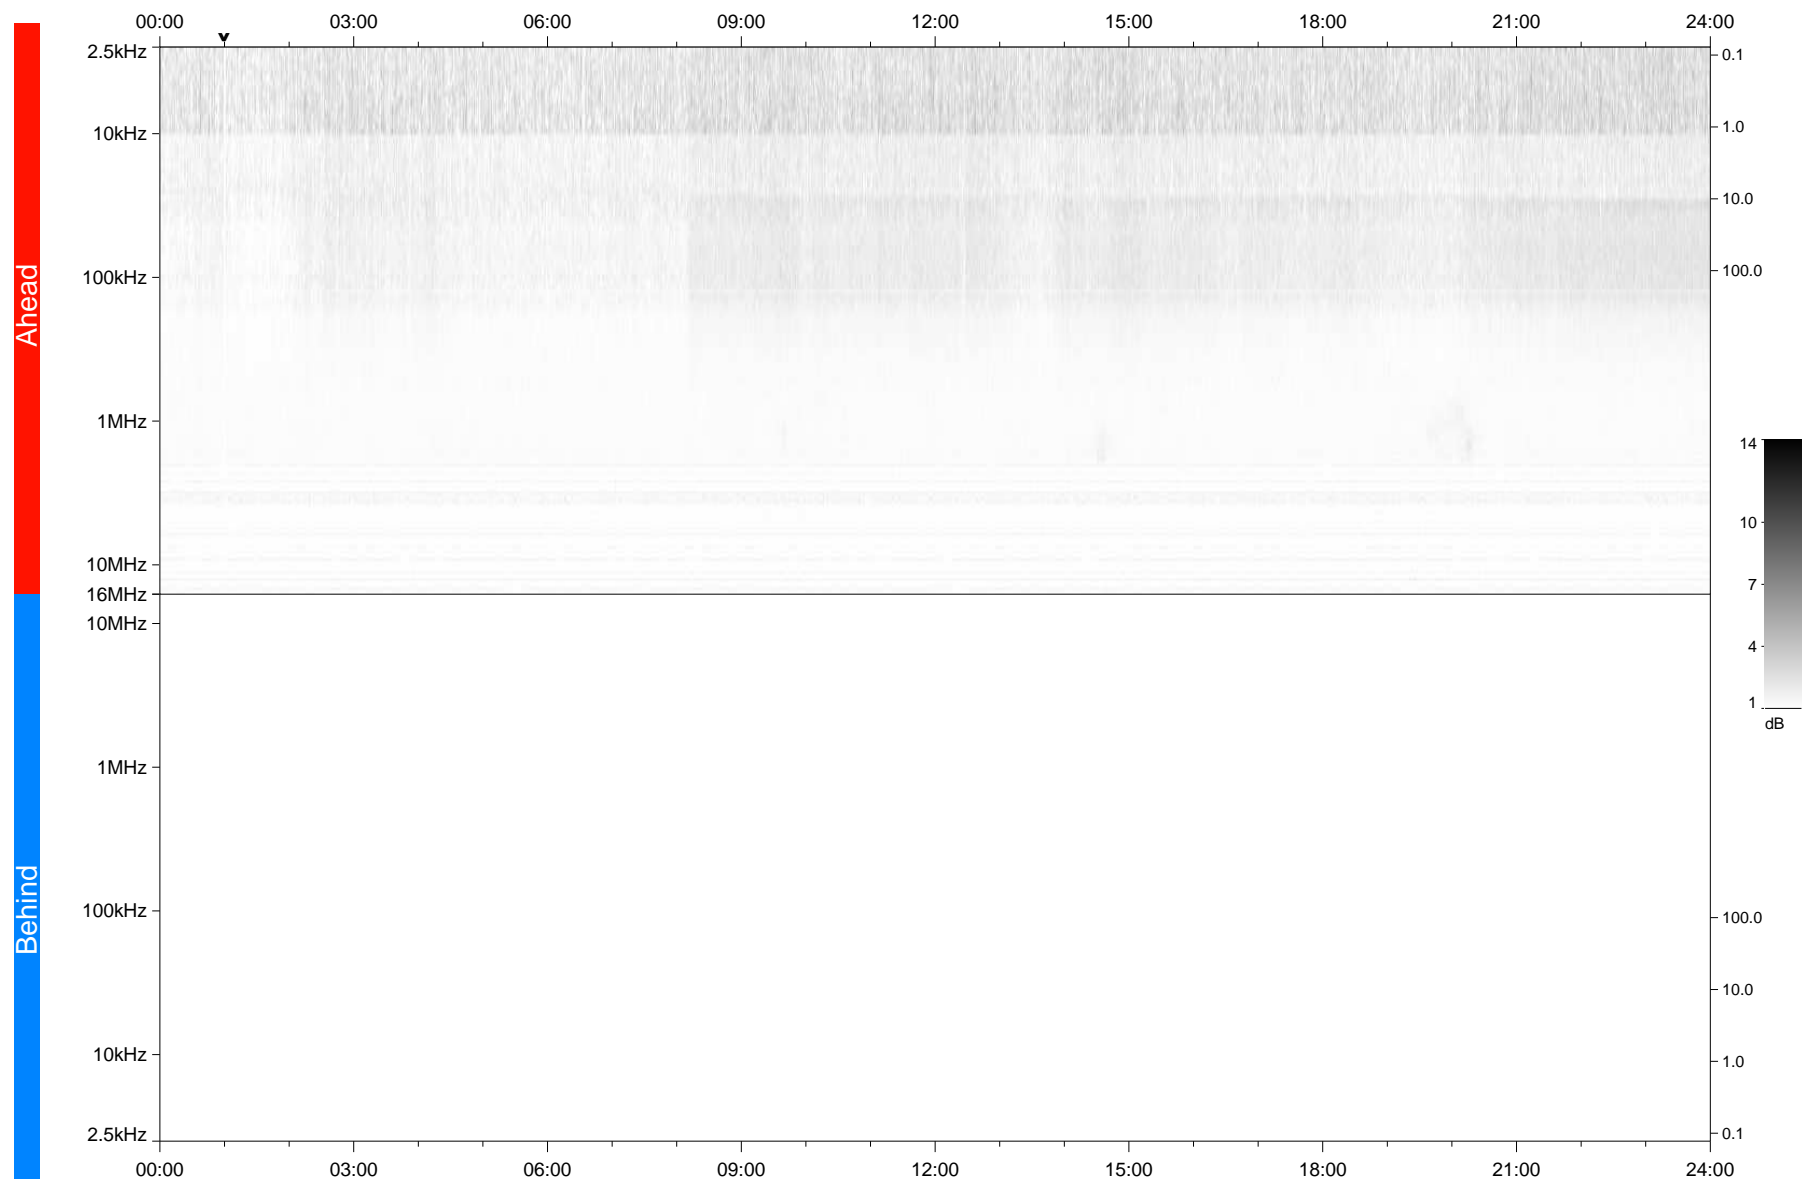

STEREO/WAVES Daily Summary - 19-Feb-2020 (DOY 050)

Ahead source file: swaves_ahead_2020_050_1_05.fin
Ahead PSE Angle: -77.4°

Behind PSE Angle: 76.8°
Behind source file: No STEREO-B data

Time (UTC)

file: stereo_swaves_daily-summary_gray_20200219_v04
made by: space.umn.edu on macOS with IDL 8.8.2 on 2022-10-03 12:31:59, with TLib V945 / dynspec V311