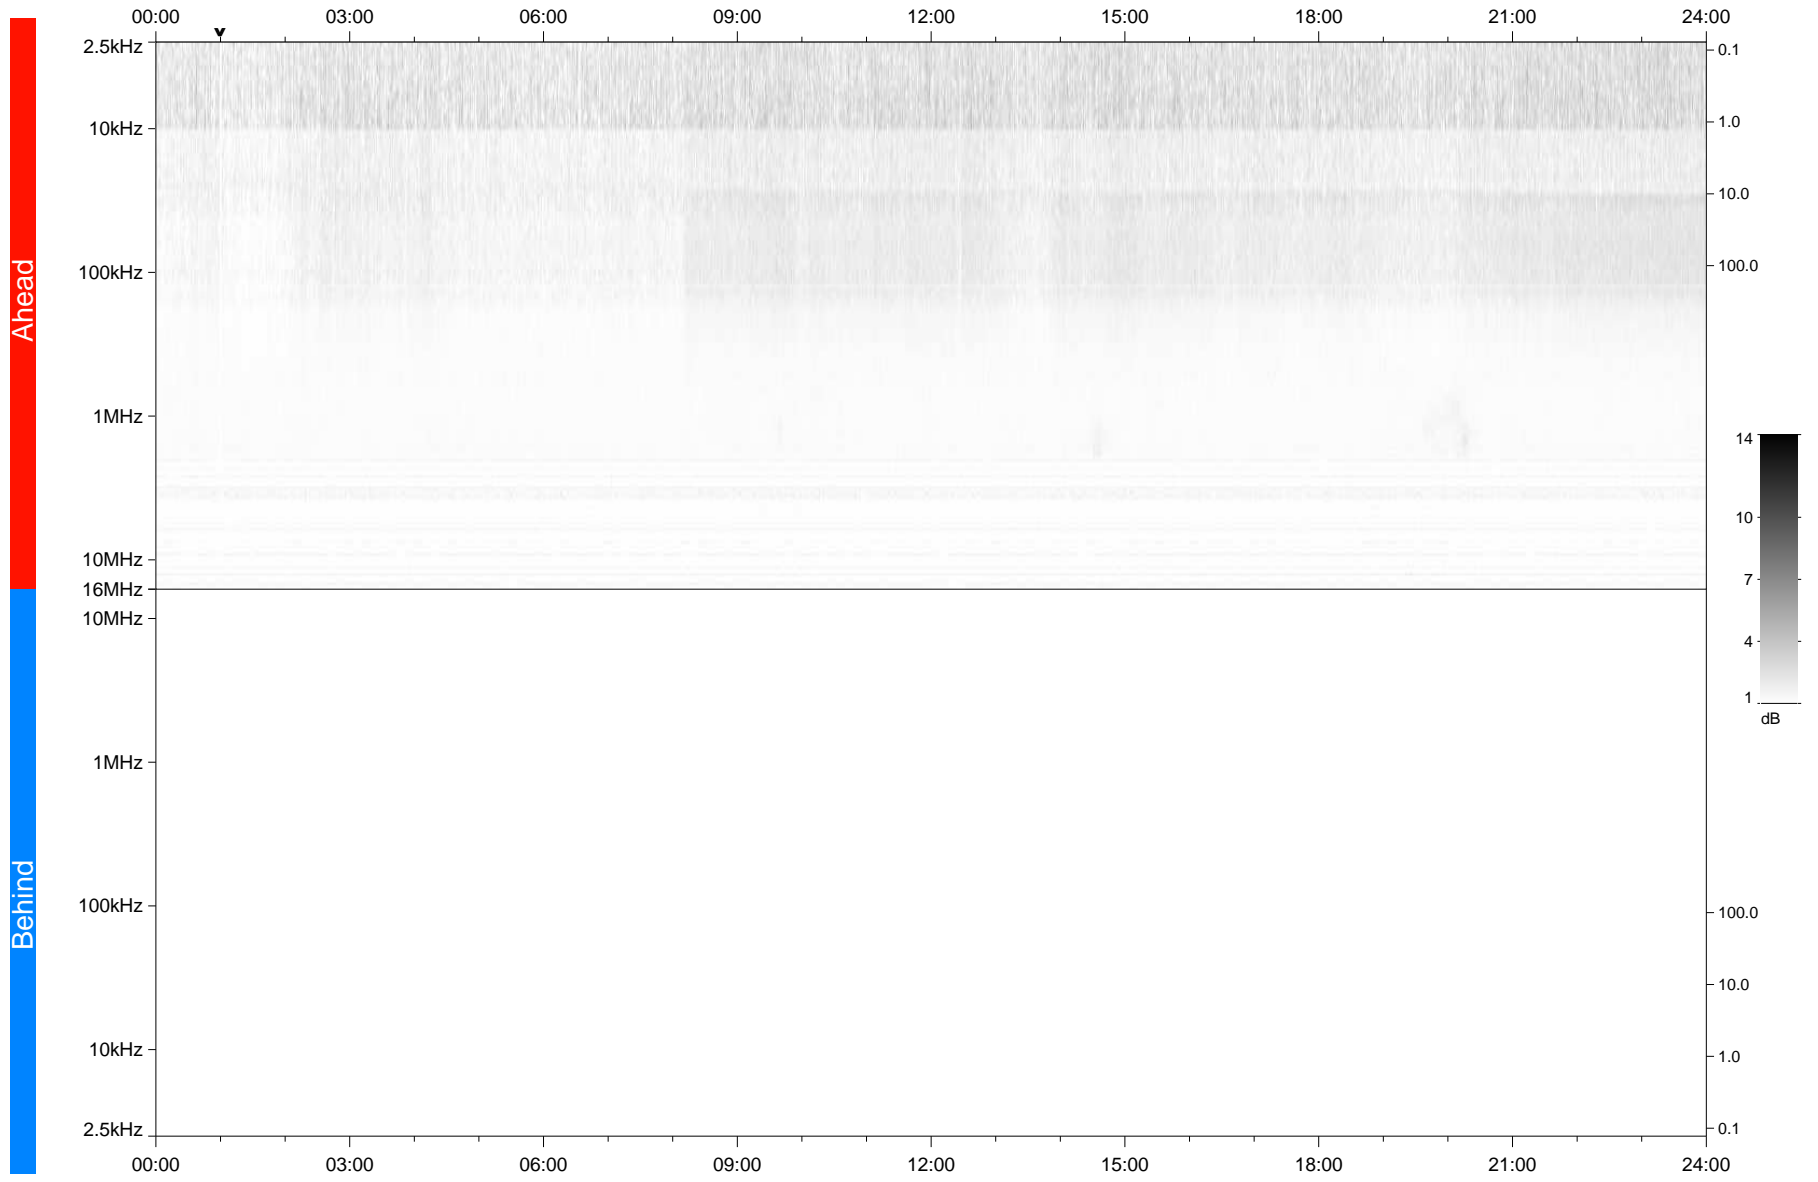

STEREO/WAVES Daily Summary - 19-Feb-2020 (DOY 050)

Ahead source file: swaves_ahead_2020_050_1_05.fin
Ahead PSE Angle: -77.4°

Behind PSE Angle: 76.8°
Behind source file: No STEREO-B data

Time (UTC)

file: stereo_swaves_daily-summary_gray_20200219_v03
made by: space.umn.edu on macOS with IDL 8.8.2 on 2022-09-15 12:02:17, with TMLib V945 / dynspec V311