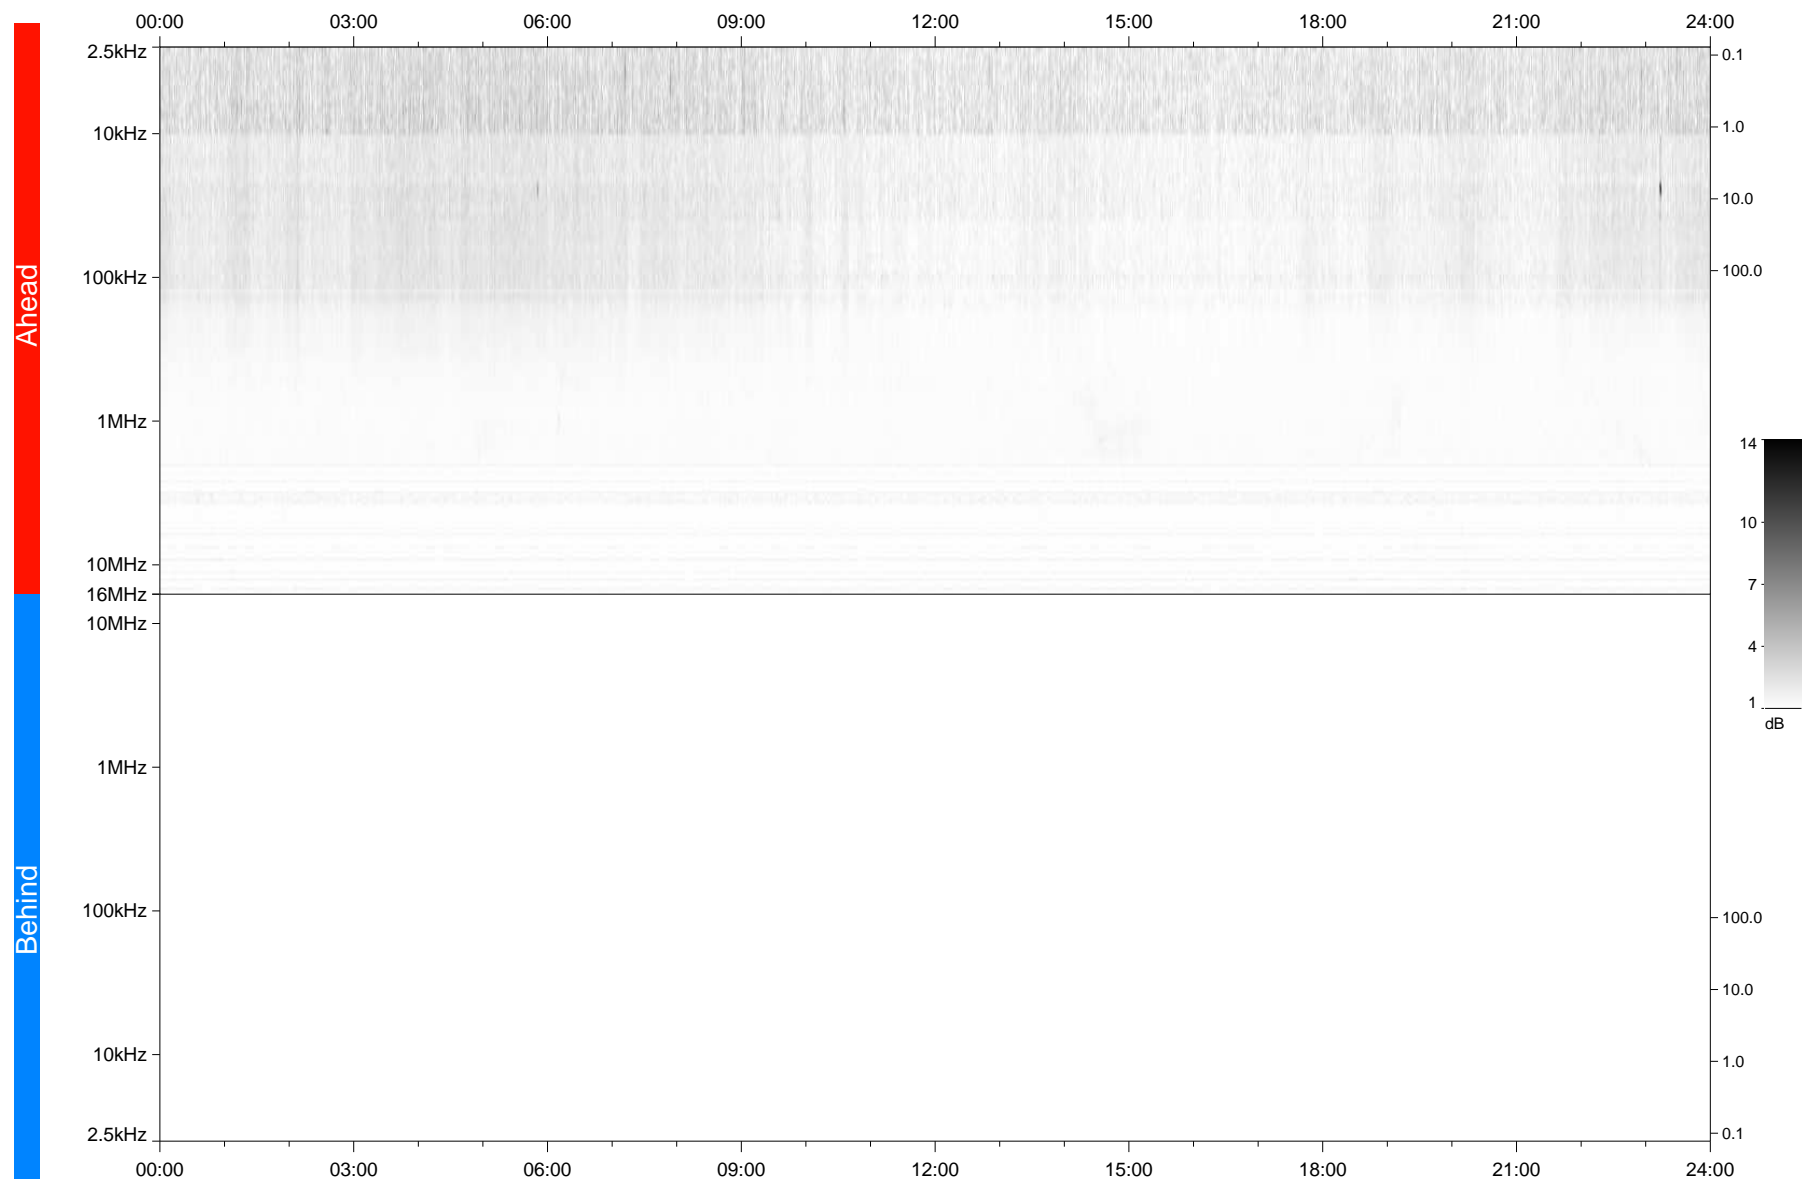

# STEREO/WAVES Daily Summary - 18-Feb-2020 (DOY 049)

Ahead source file: swaves\_ahead\_2020\_049\_1\_05.fin  
Ahead PSE Angle: -77.4°

Behind PSE Angle: 76.9°  
Behind source file: No STEREO-B data

Time (UTC)

file: stereo\_swaves\_daily-summary\_gray\_20200218\_v03  
made by: space.umn.edu on macOS with TDL 8.8.2 on 2022-09-15 12:00:55, with TLib V945 / dynspec V311