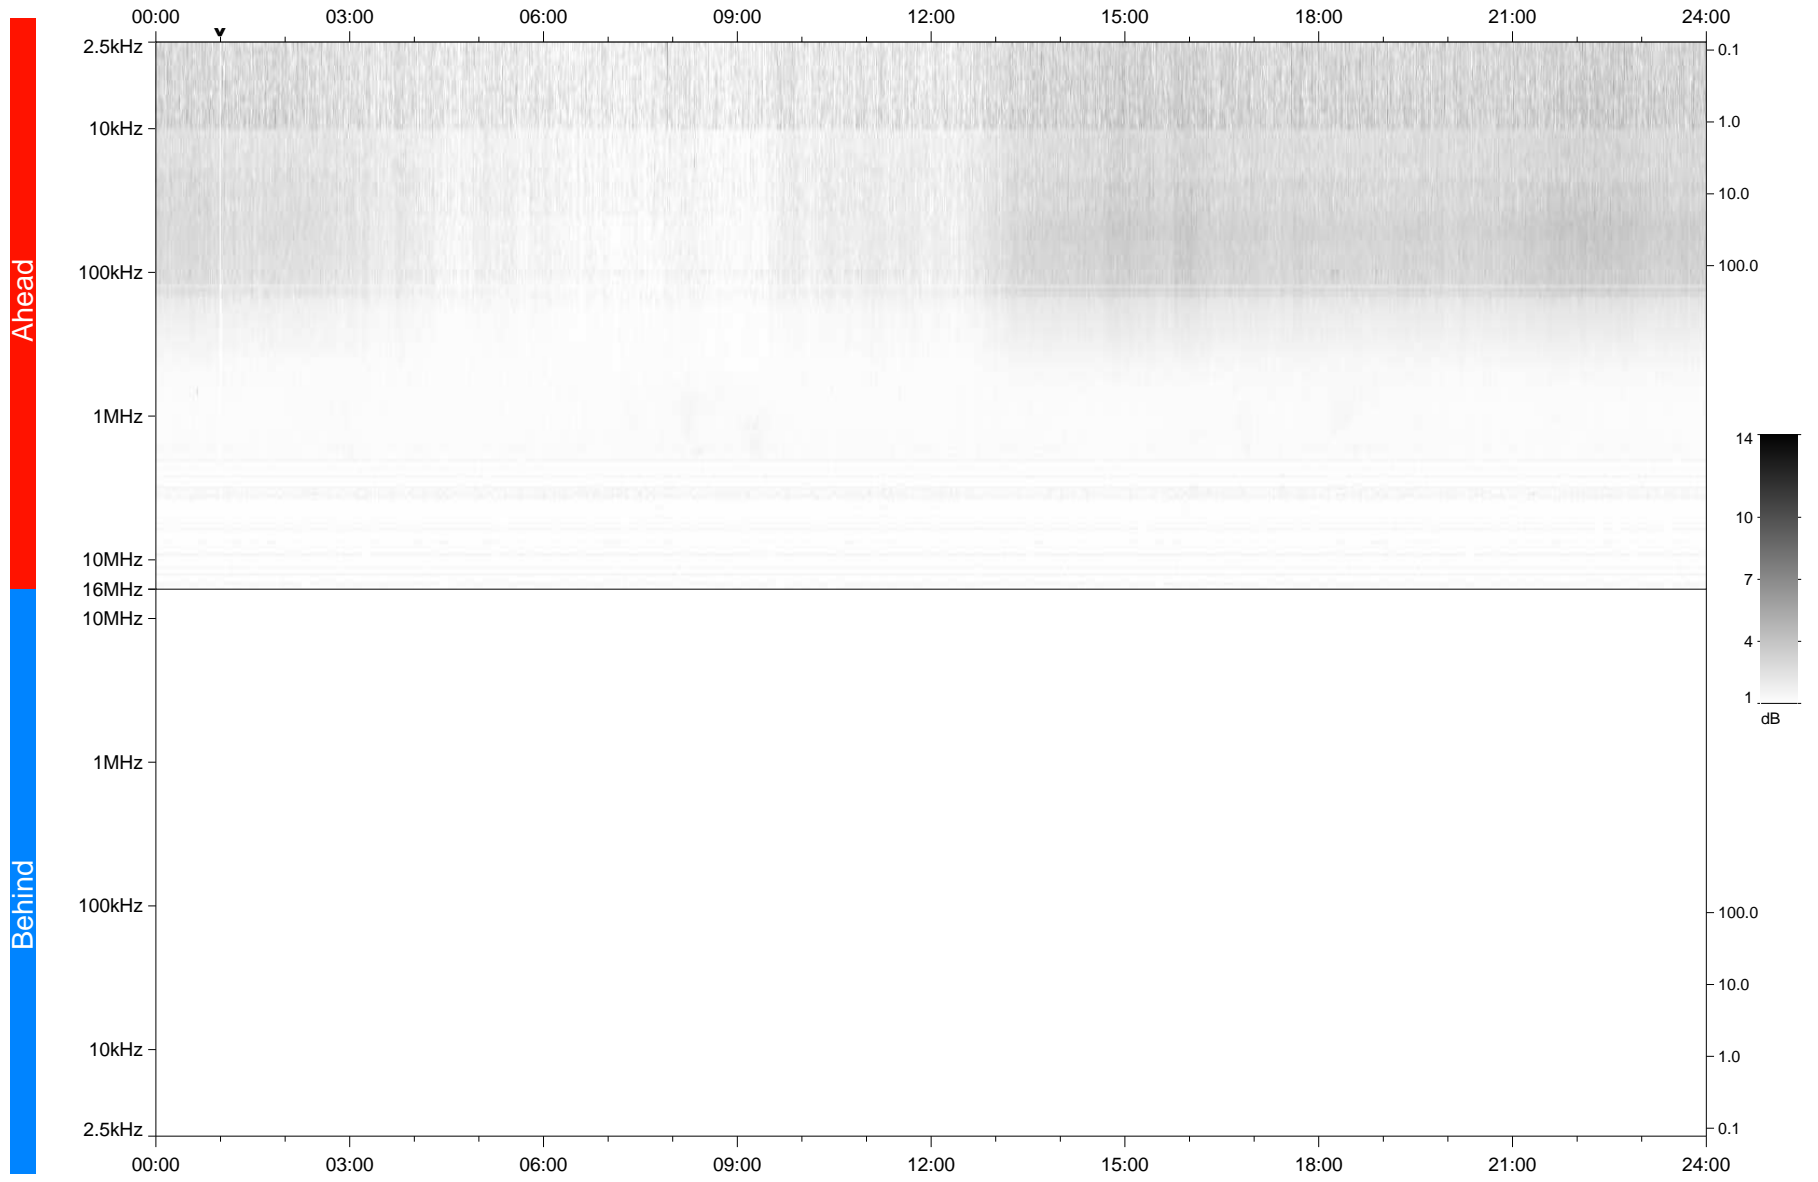

STEREO/WAVES Daily Summary - 17-Feb-2020 (DOY 048)

Ahead source file: swaves_ahead_2020_048_1_05.fin
Ahead PSE Angle: -77.4°

Behind PSE Angle: 77.0°
Behind source file: No STEREO-B data

Time (UTC)

file: stereo_swaves_daily-summary_gray_20200217_v03
made by: space.umn.edu on macOS with IDL 8.8.2 on 2022-09-15 11:59:33, with TLib V945 / dynspec V311