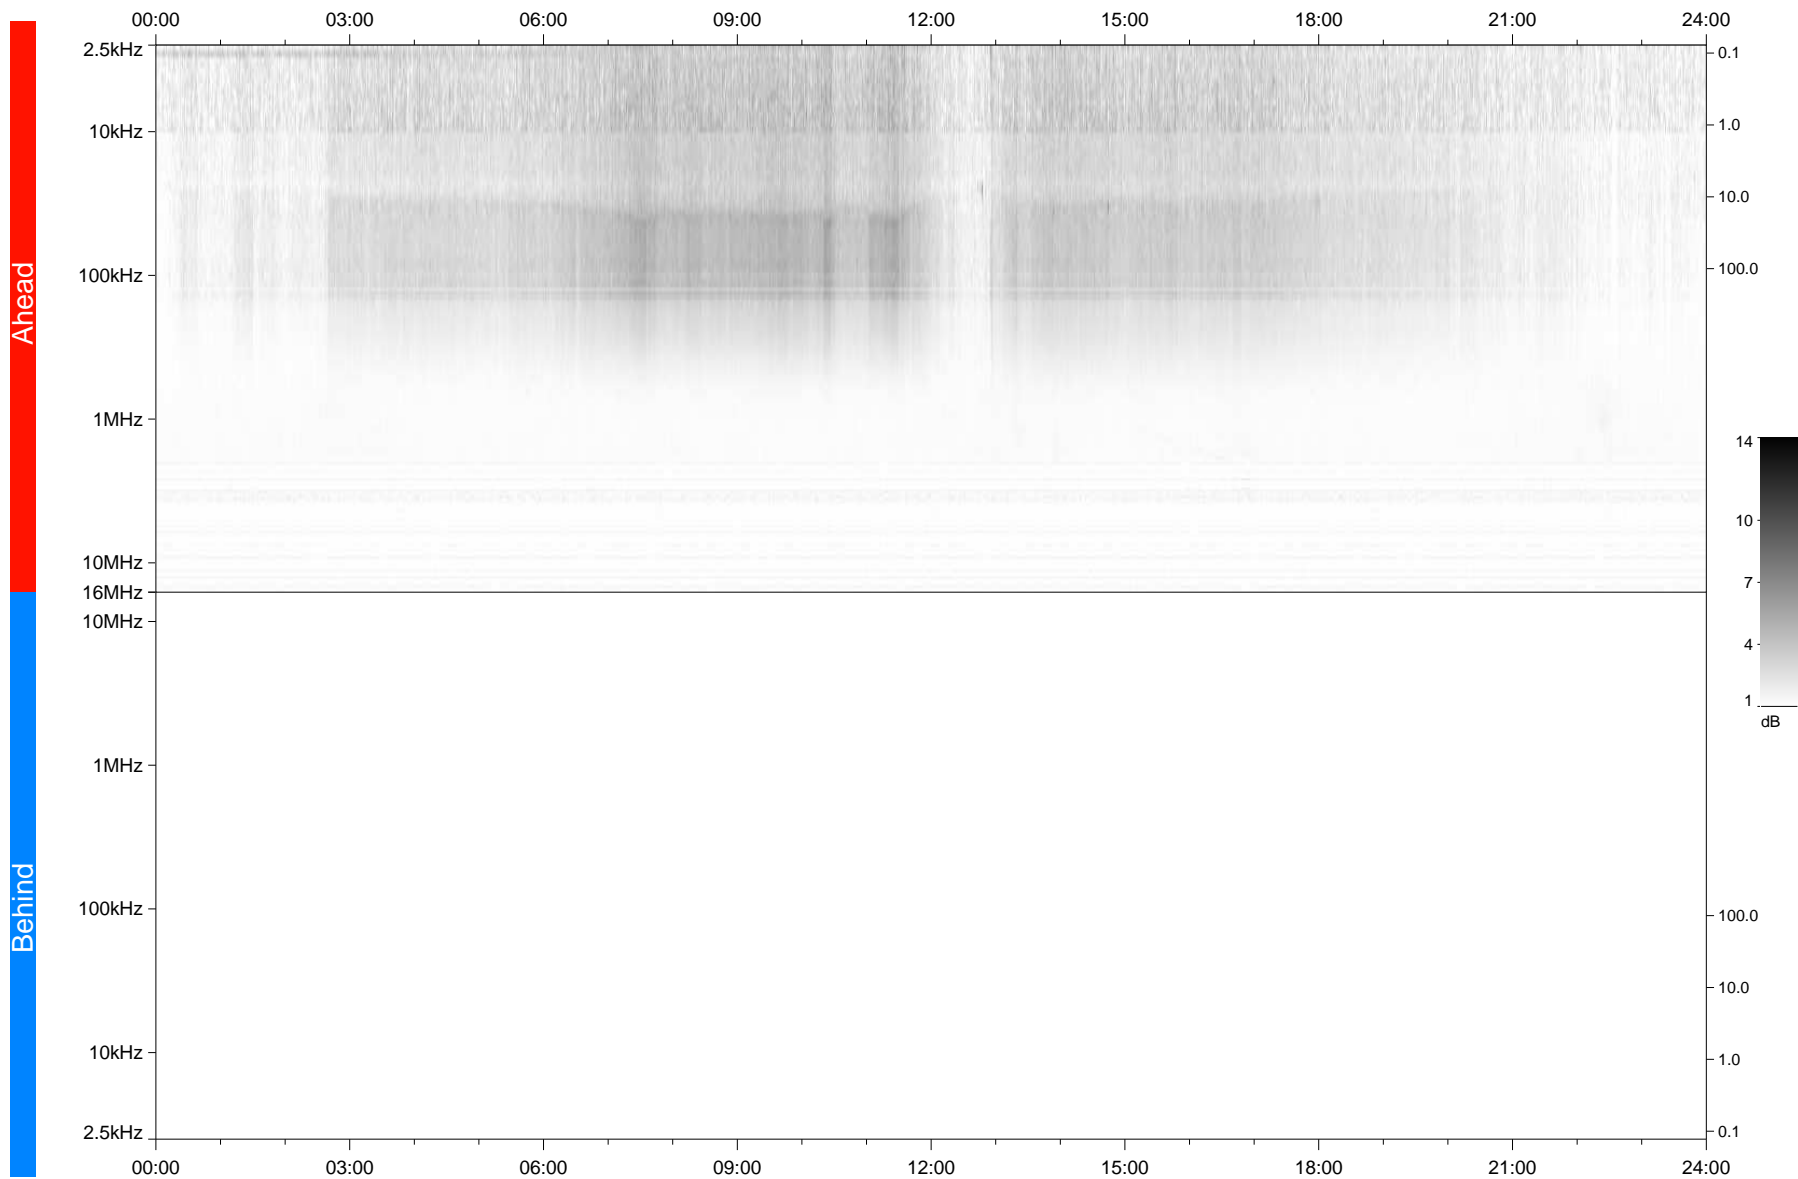

STEREO/WAVES Daily Summary - 16-Feb-2020 (DOY 047)

Ahead source file: swaves_ahead_2020_047_1_05.fin
Ahead PSE Angle: -77.5°

Behind PSE Angle: 77.1°
Behind source file: No STEREO-B data

Time (UTC)

file: stereo_swaves_daily-summary_gray_20200216_v04
made by: space.umn.edu on macOS with TDL 8.8.2 on 2022-10-03 12:27:31, with TLib V945 / dynspec V311