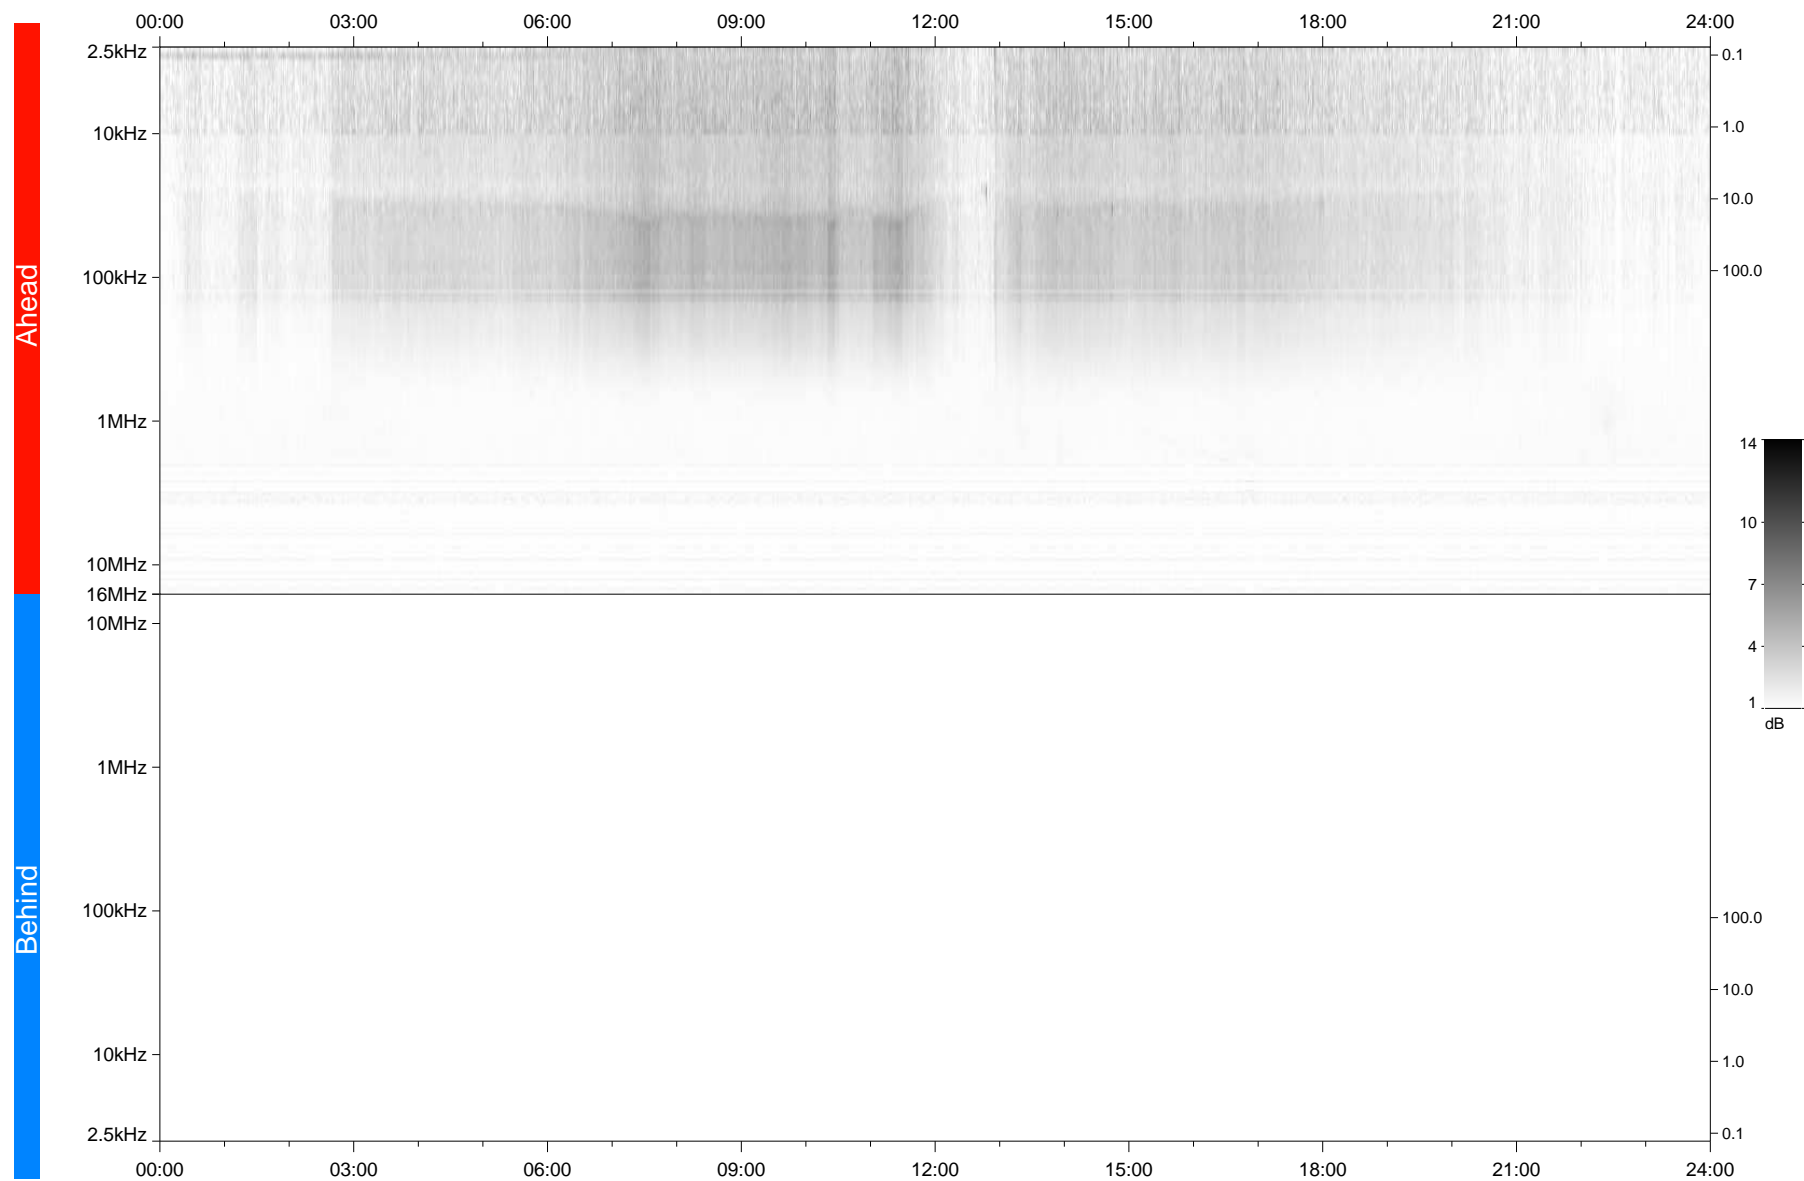

STEREO/WAVES Daily Summary - 16-Feb-2020 (DOY 047)

Ahead source file: swaves_ahead_2020_047_1_05.fin
Ahead PSE Angle: -77.5°

Behind PSE Angle: 77.1°
Behind source file: No STEREO-B data

Time (UTC)

file: stereo_swaves_daily-summary_gray_20200216_v03
made by: space.umn.edu on macOS with TDL 8.8.2 on 2022-09-15 11:58:12, with TLib V945 / dynspec V311