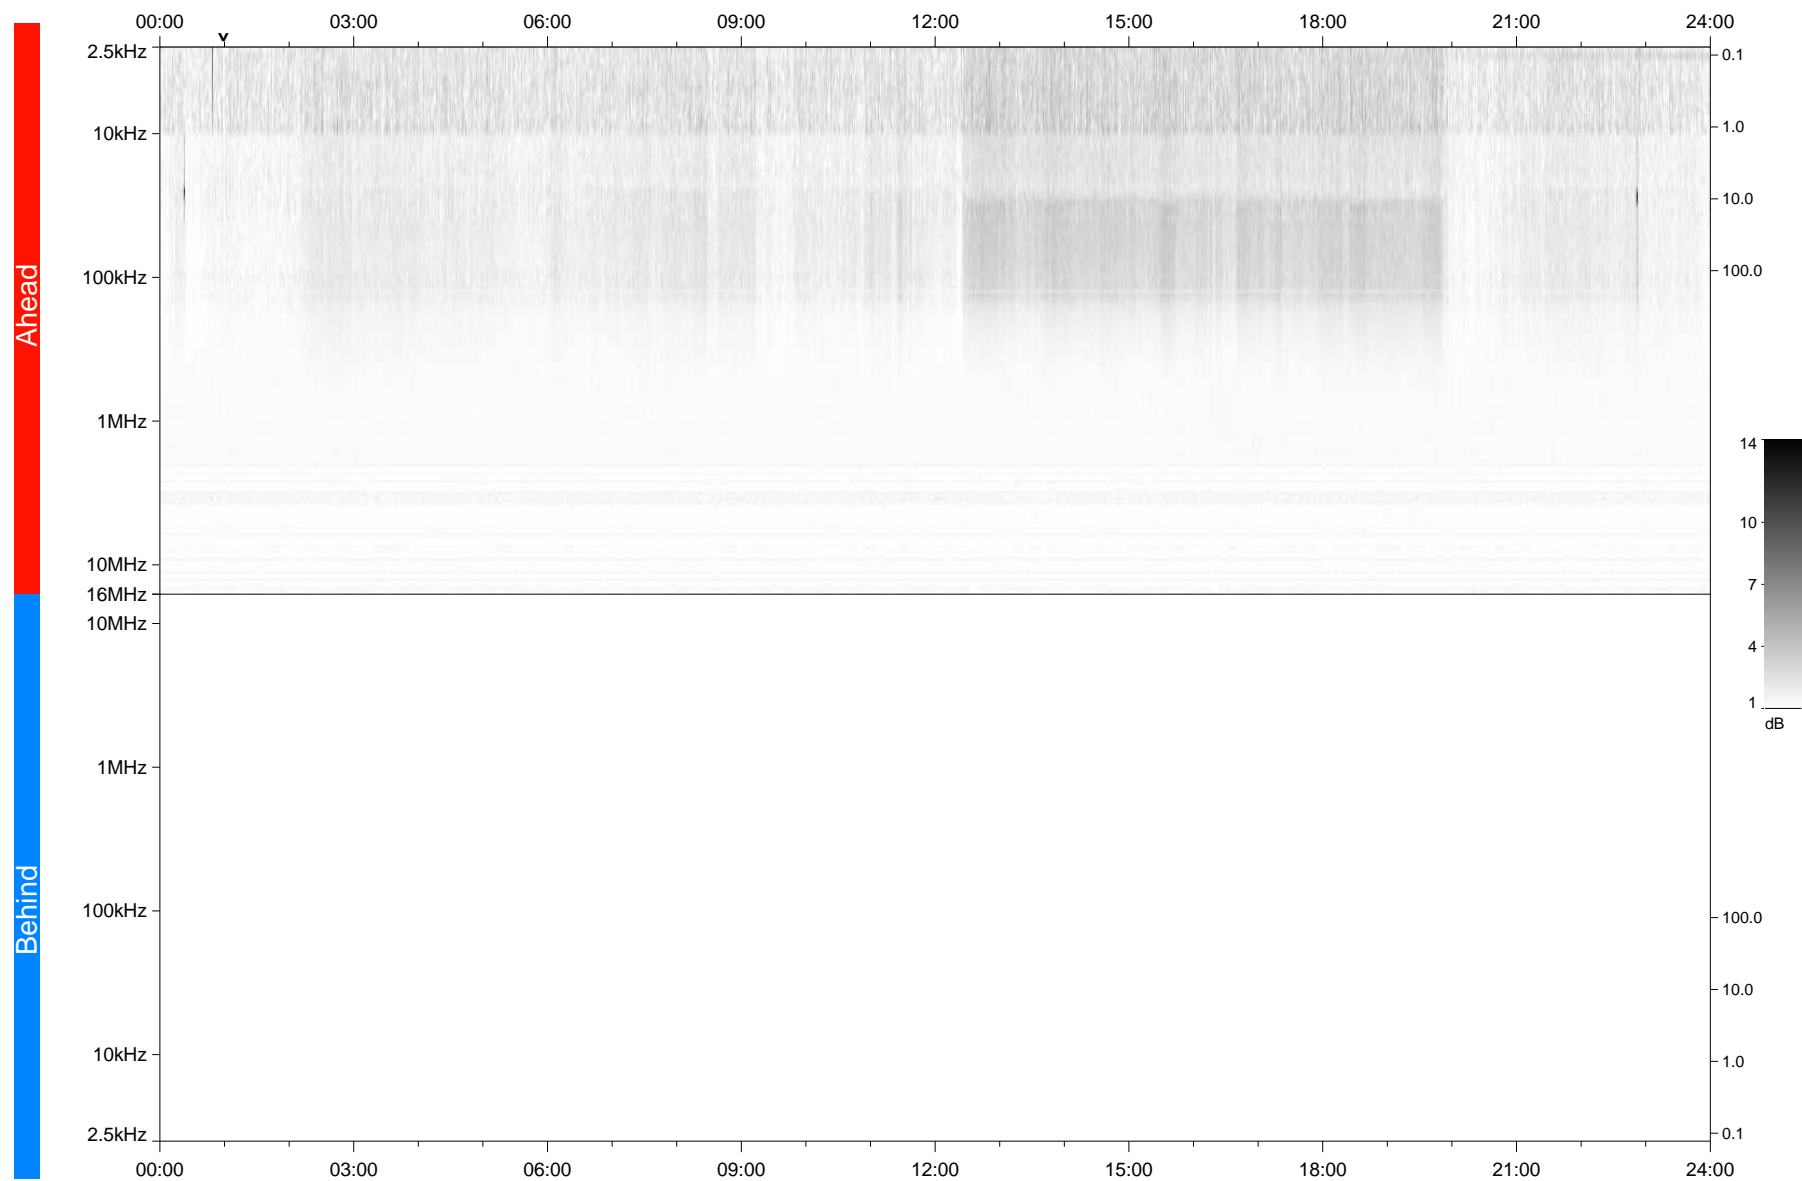

STEREO/WAVES Daily Summary - 15-Feb-2020 (DOY 046)

Ahead source file: swaves_ahead_2020_046_1_05.fin
Ahead PSE Angle: -77.5°

Behind PSE Angle: 77.2°
Behind source file: No STEREO-B data

Time (UTC)

file: stereo_swaves_daily-summary_gray_20200215_v04
made by: space.umn.edu on macOS with IDL 8.8.2 on 2022-10-03 12:26:00, with TLib V945 / dynspec V311