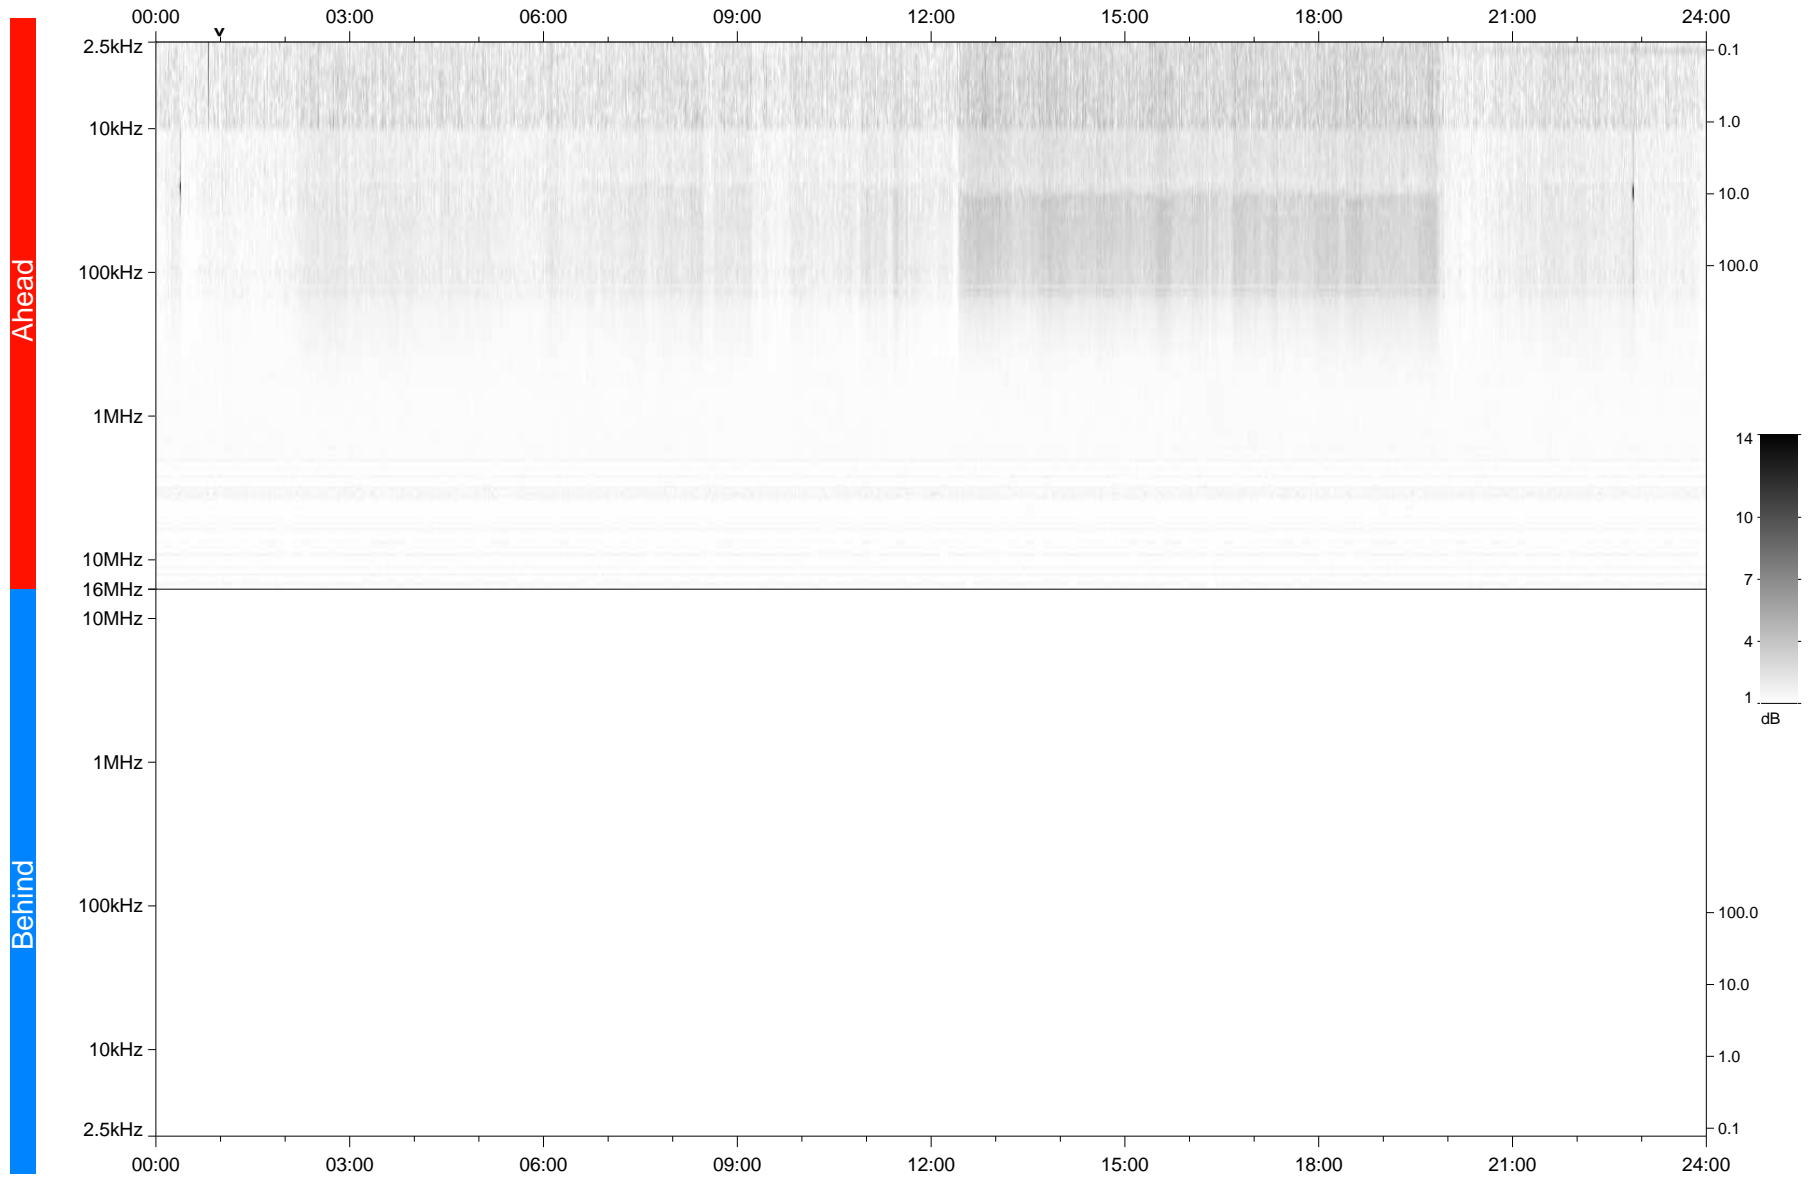

STEREO/WAVES Daily Summary - 15-Feb-2020 (DOY 046)

Ahead source file: swaves_ahead_2020_046_1_05.fin
Ahead PSE Angle: -77.5°

Behind PSE Angle: 77.2°
Behind source file: No STEREO-B data

Time (UTC)

file: stereo_swaves_daily-summary_gray_20200215_v03
made by: space.umn.edu on macOS with TDL 8.8.2 on 2022-09-15 11:56:49, with TLib V945 / dynspec V311