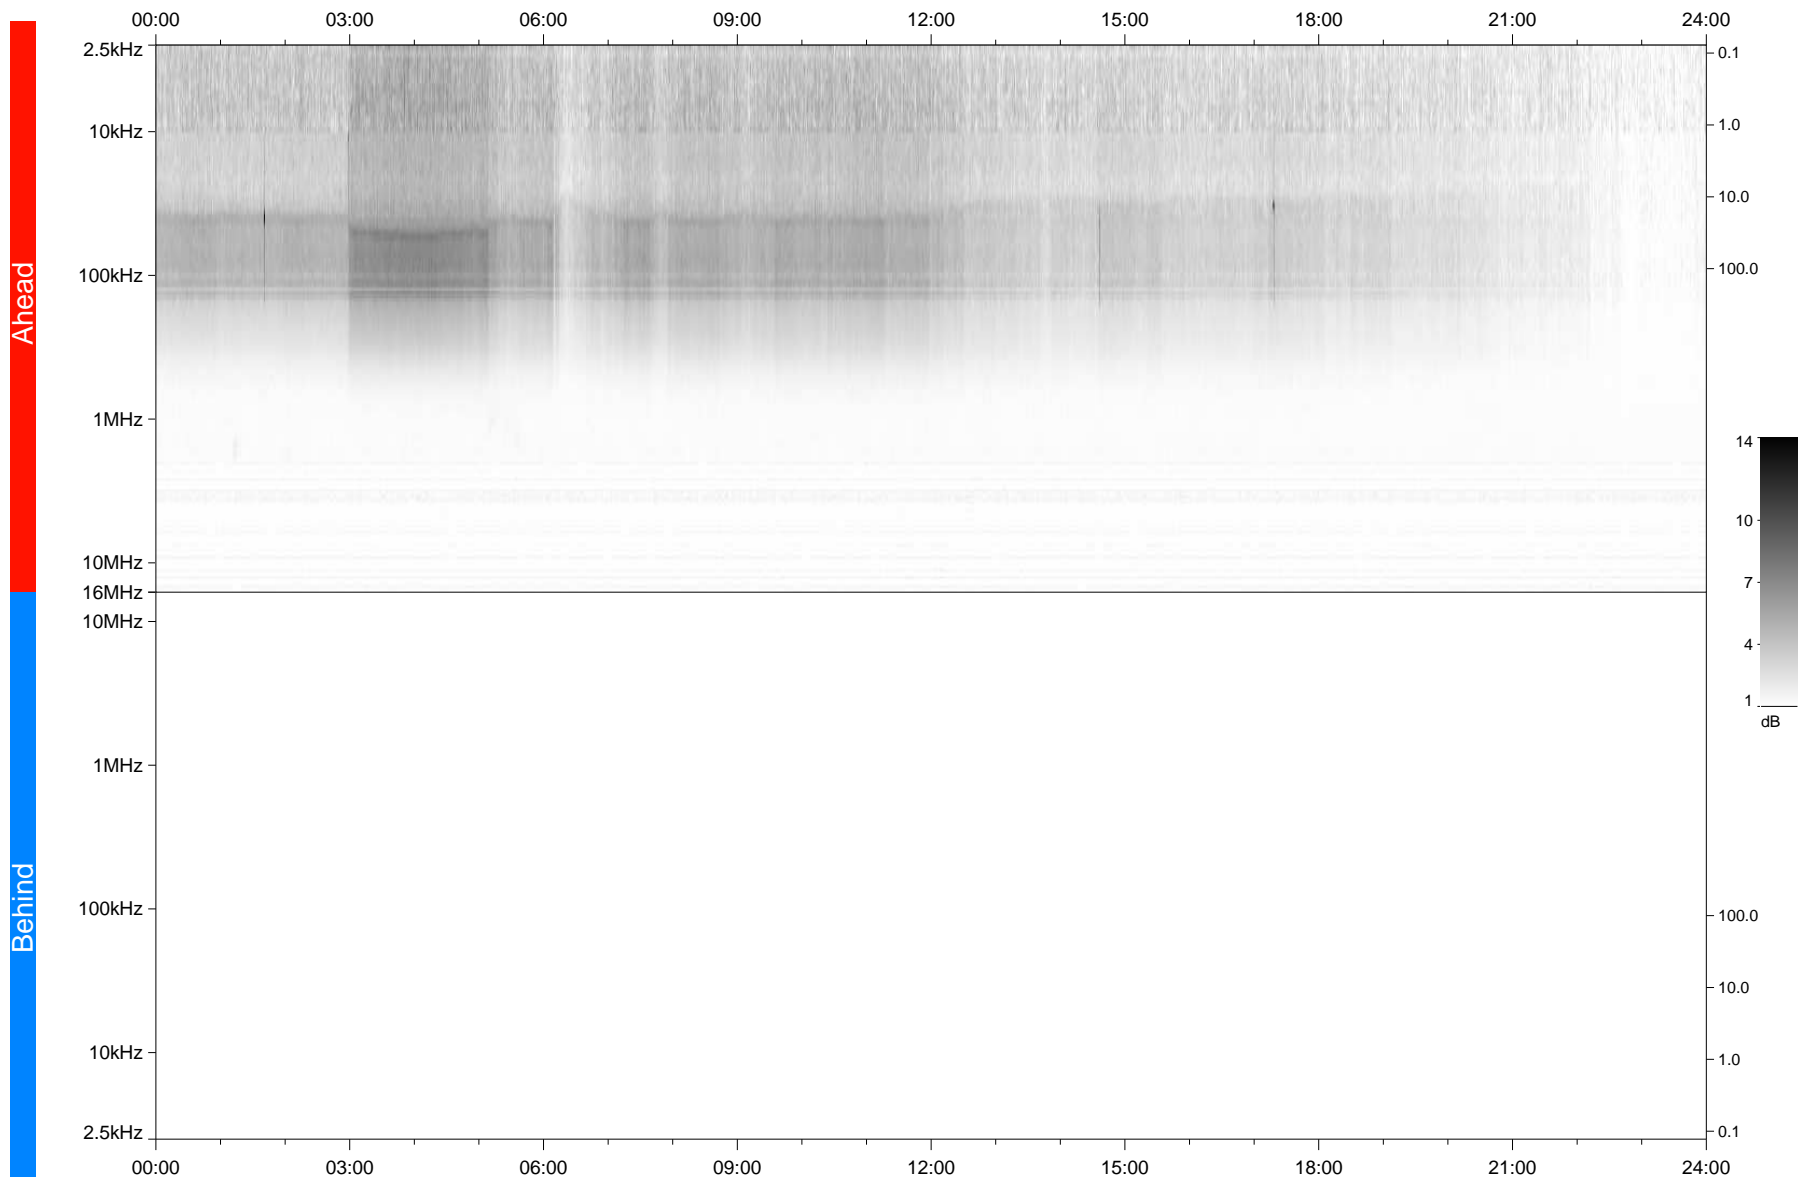

# STEREO/WAVES Daily Summary - 14-Feb-2020 (DOY 045)

Ahead source file: swaves\_ahead\_2020\_045\_1\_06.fin  
Ahead PSE Angle: -77.5°

Behind PSE Angle: 77.3°  
Behind source file: No STEREO-B data

Time (UTC)

file: stereo\_swaves\_daily-summary\_gray\_20200214\_v04  
made by: space.umn.edu on macOS with TDL 8.8.2 on 2022-10-03 12:24:31, with TLib V945 / dynspec V311