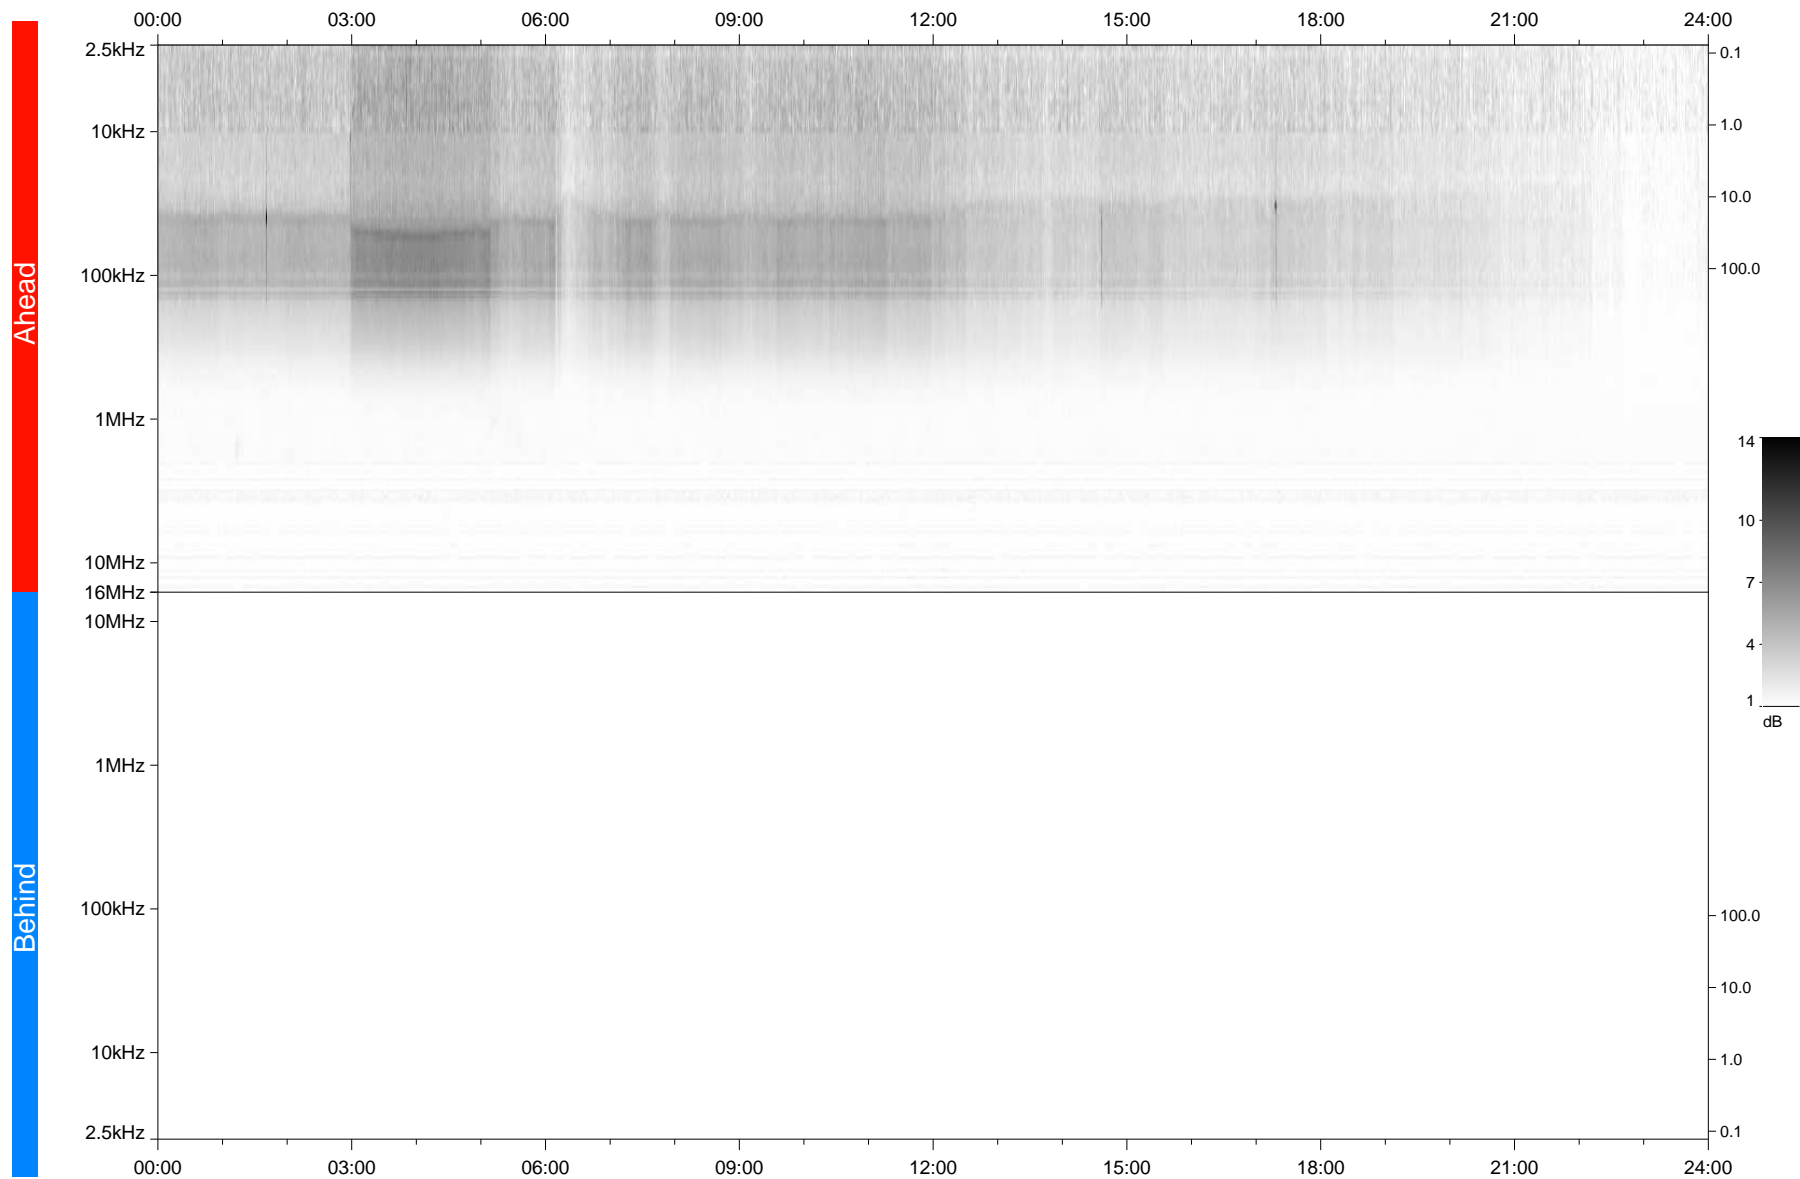

STEREO/WAVES Daily Summary - 14-Feb-2020 (DOY 045)

Ahead source file: swaves_ahead_2020_045_1_06.fin
Ahead PSE Angle: -77.5°

Behind PSE Angle: 77.3°
Behind source file: No STEREO-B data

Time (UTC)

file: stereo_swaves_daily-summary_gray_20200214_v03
made by: space.umn.edu on macOS with IDL 8.8.2 on 2022-09-15 11:55:28, with TMLib V945 / dynspec V311