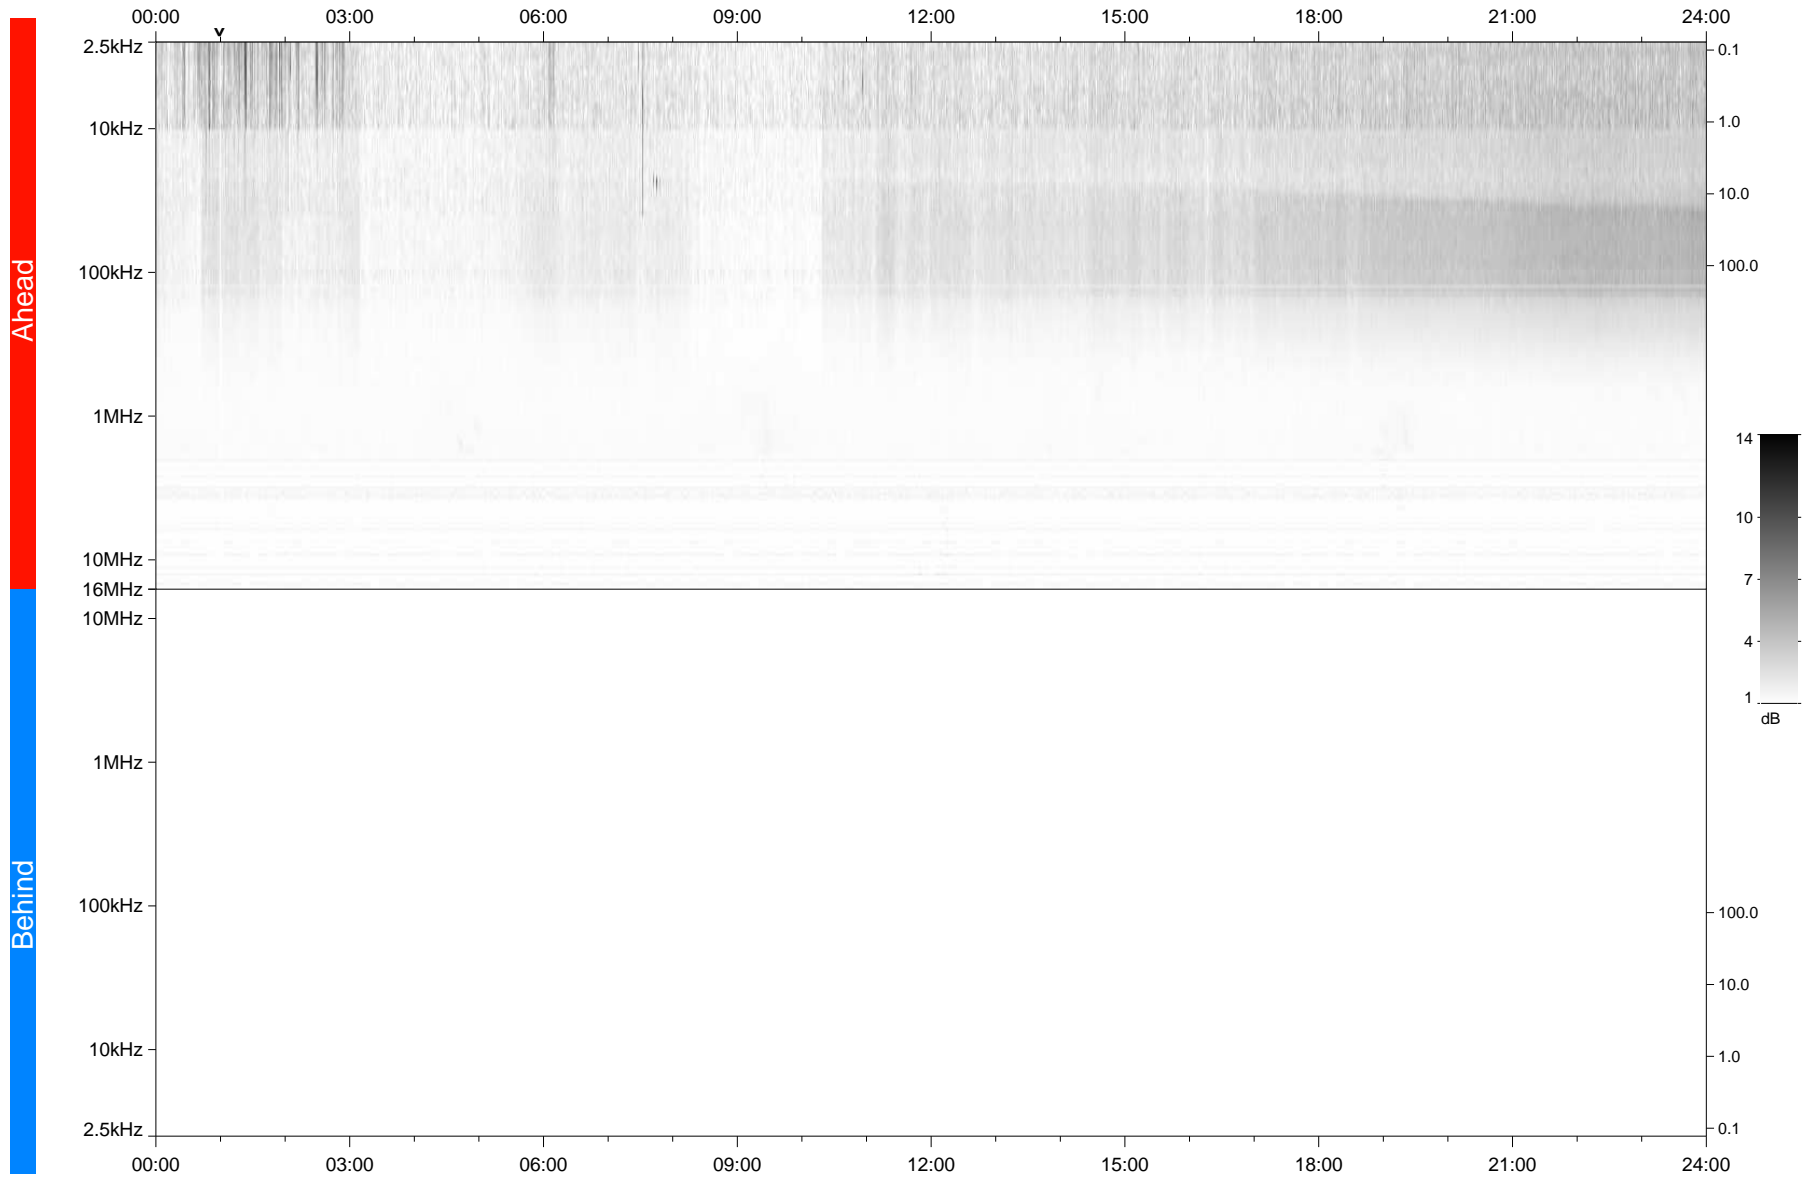

STEREO/WAVES Daily Summary - 13-Feb-2020 (DOY 044)

Ahead source file: swaves_ahead_2020_044_1_06.fin
Ahead PSE Angle: -77.5°

Behind PSE Angle: 77.4°
Behind source file: No STEREO-B data

Time (UTC)

file: stereo_swaves_daily-summary_gray_20200213_v04
made by: space.umn.edu on macOS with TDL 8.8.2 on 2022-10-03 12:23:00, with TLib V945 / dynspec V311