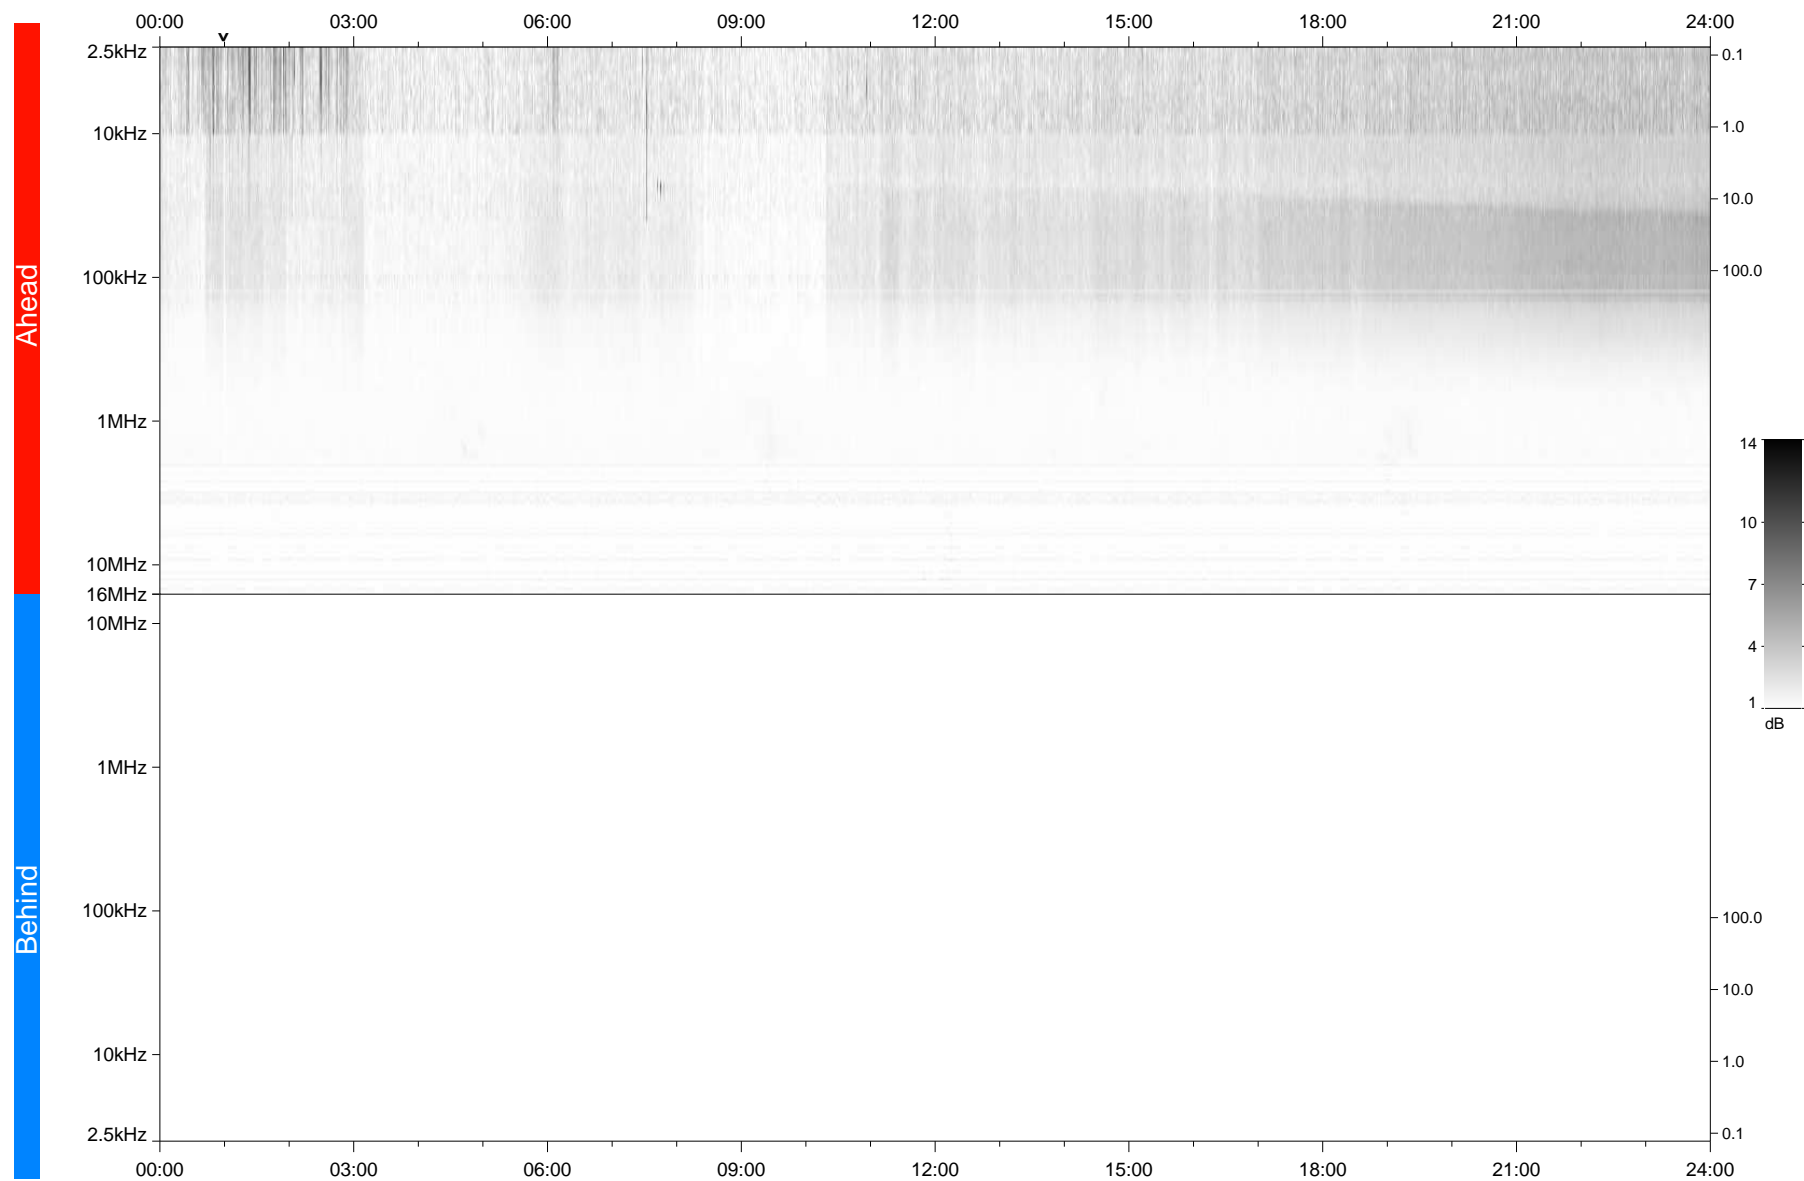

# STEREO/WAVES Daily Summary - 13-Feb-2020 (DOY 044)

Ahead source file: swaves\_ahead\_2020\_044\_1\_06.fin  
Ahead PSE Angle: -77.5°

Behind PSE Angle: 77.4°  
Behind source file: No STEREO-B data

Time (UTC)

file: stereo\_swaves\_daily-summary\_gray\_20200213\_v03  
made by: space.umn.edu on macOS with TDL 8.8.2 on 2022-09-15 11:54:05, with TLib V945 / dynspec V311