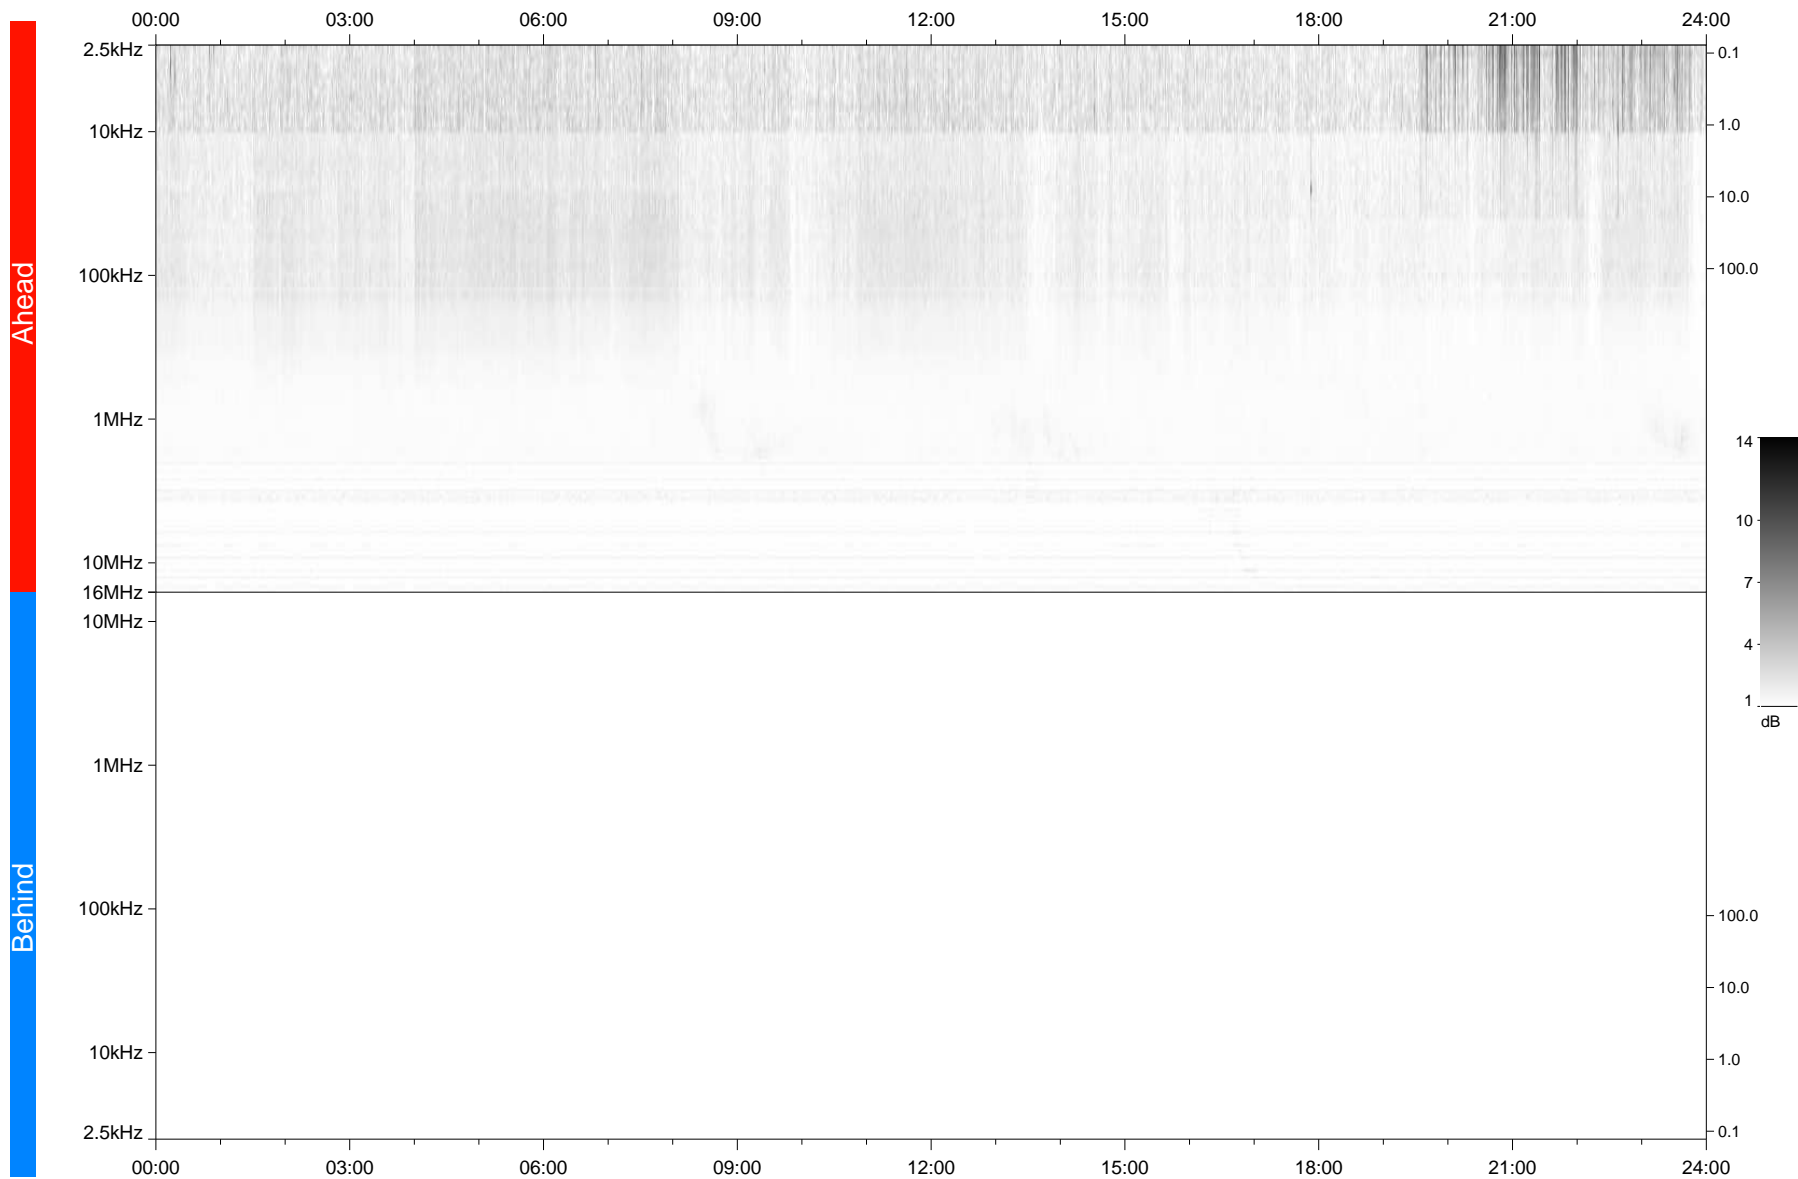

# STEREO/WAVES Daily Summary - 12-Feb-2020 (DOY 043)

Ahead source file: swaves\_ahead\_2020\_043\_1\_06.fin  
Ahead PSE Angle: -77.5°

Behind PSE Angle: 77.5°  
Behind source file: No STEREO-B data

Time (UTC)

file: stereo\_swaves\_daily-summary\_gray\_20200212\_v04  
made by: space.umn.edu on macOS with TDL 8.8.2 on 2022-10-03 12:21:32, with TLib V945 / dynspec V311