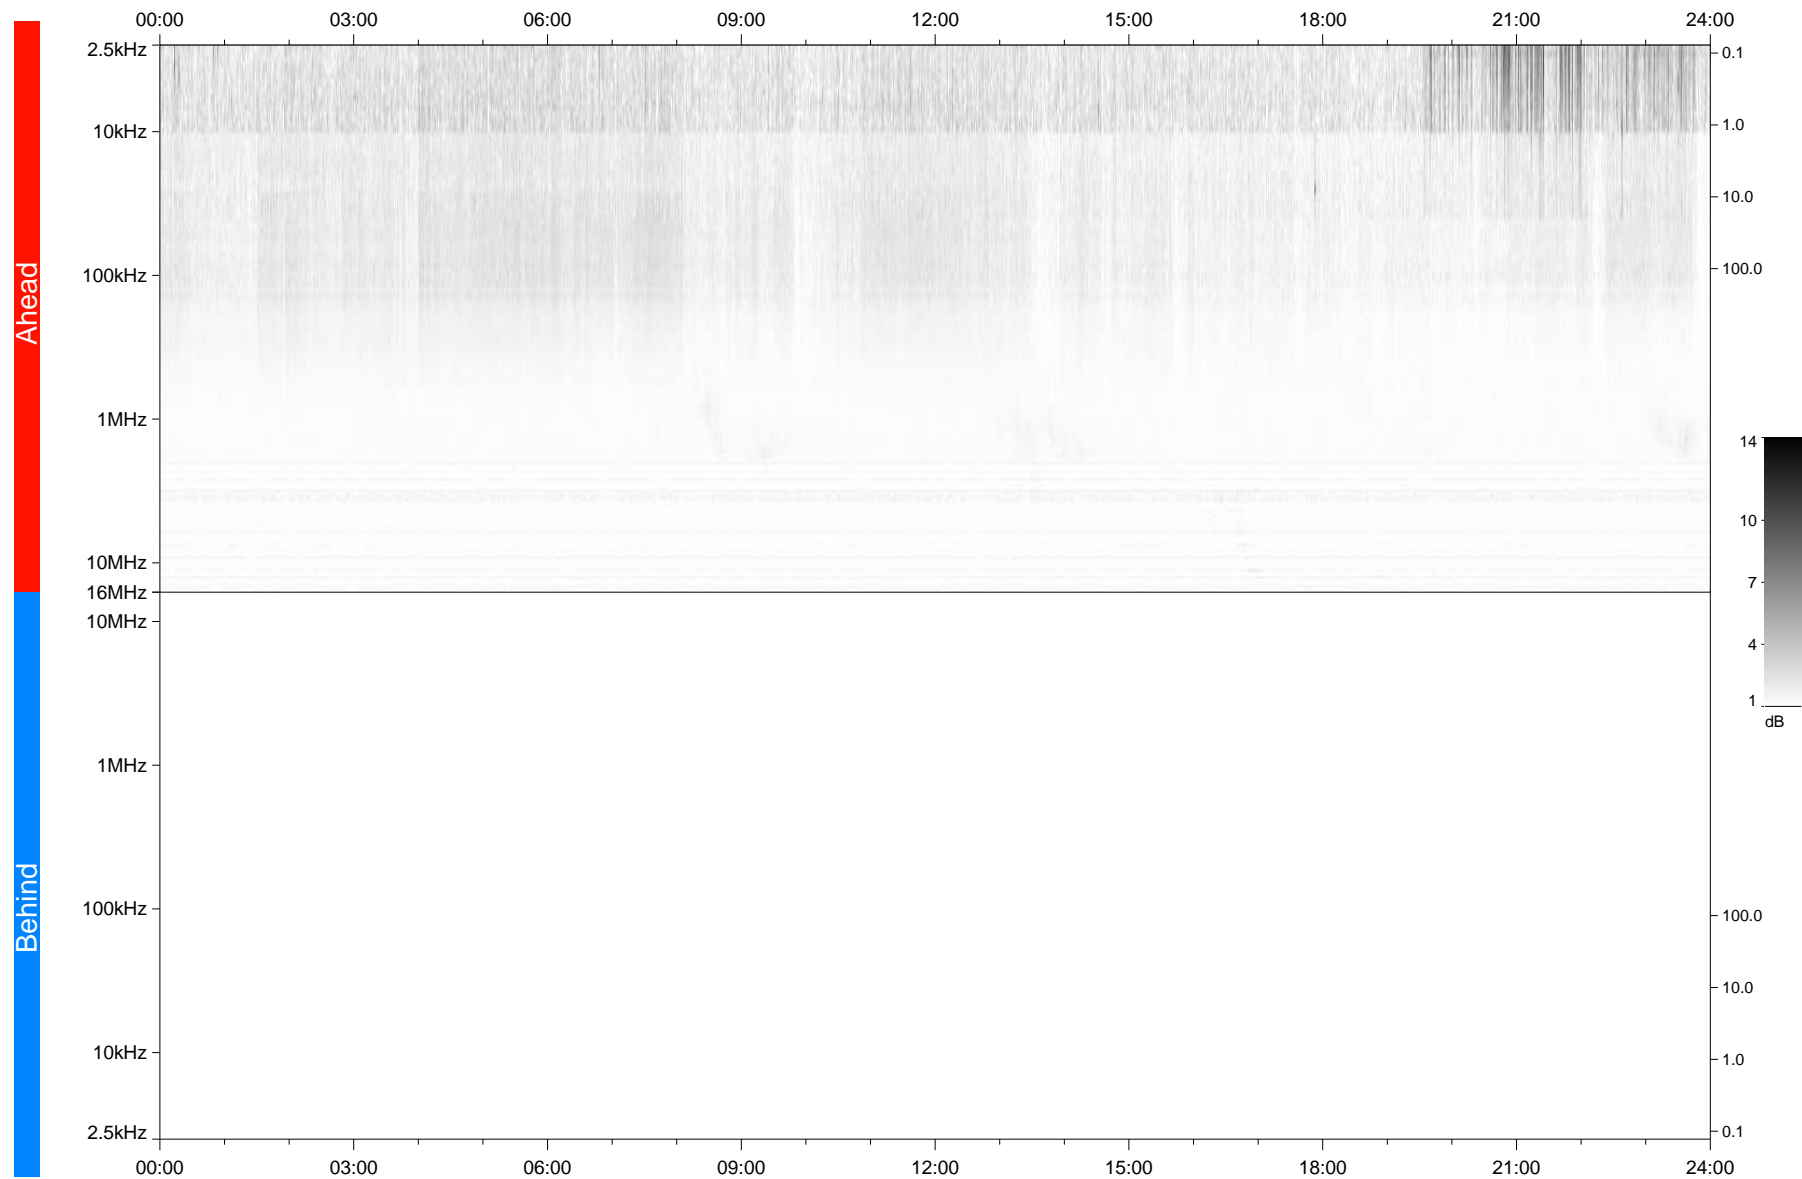

STEREO/WAVES Daily Summary - 12-Feb-2020 (DOY 043)

Ahead source file: swaves_ahead_2020_043_1_06.fin
Ahead PSE Angle: -77.5°

Behind PSE Angle: 77.5°
Behind source file: No STEREO-B data

Time (UTC)

file: stereo_swaves_daily-summary_gray_20200212_v03
made by: space.umn.edu on macOS with TDL 8.8.2 on 2022-09-15 11:52:44, with TLib V945 / dynspec V311