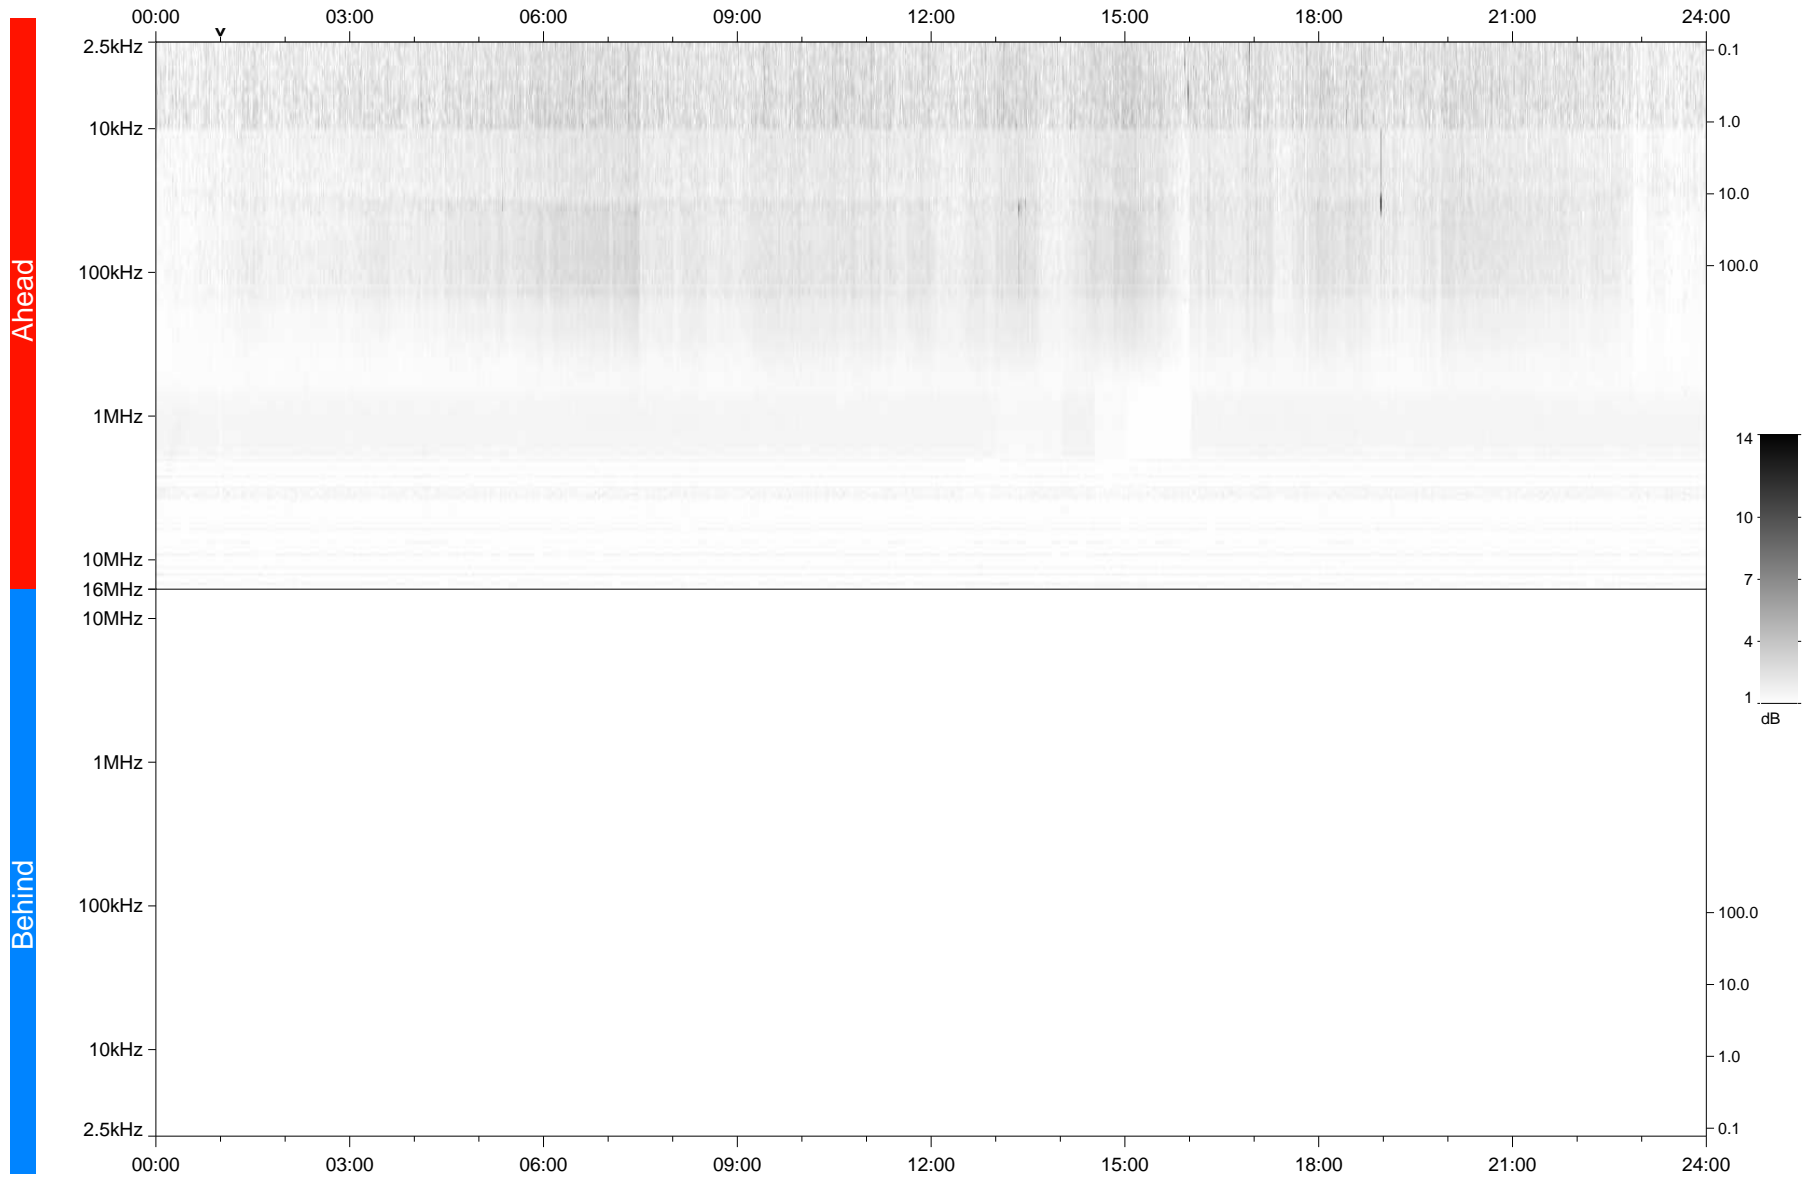

# STEREO/WAVES Daily Summary - 11-Feb-2020 (DOY 042)

Ahead source file: swaves\_ahead\_2020\_042\_1\_06.fin  
Ahead PSE Angle: -77.6°

Behind PSE Angle: 77.6°  
Behind source file: No STEREO-B data

Time (UTC)

file: stereo\_swaves\_daily-summary\_gray\_20200211\_v04  
made by: space.umn.edu on macOS with TDL 8.8.2 on 2022-10-03 12:20:02, with TMLib V945 / dynspec V311