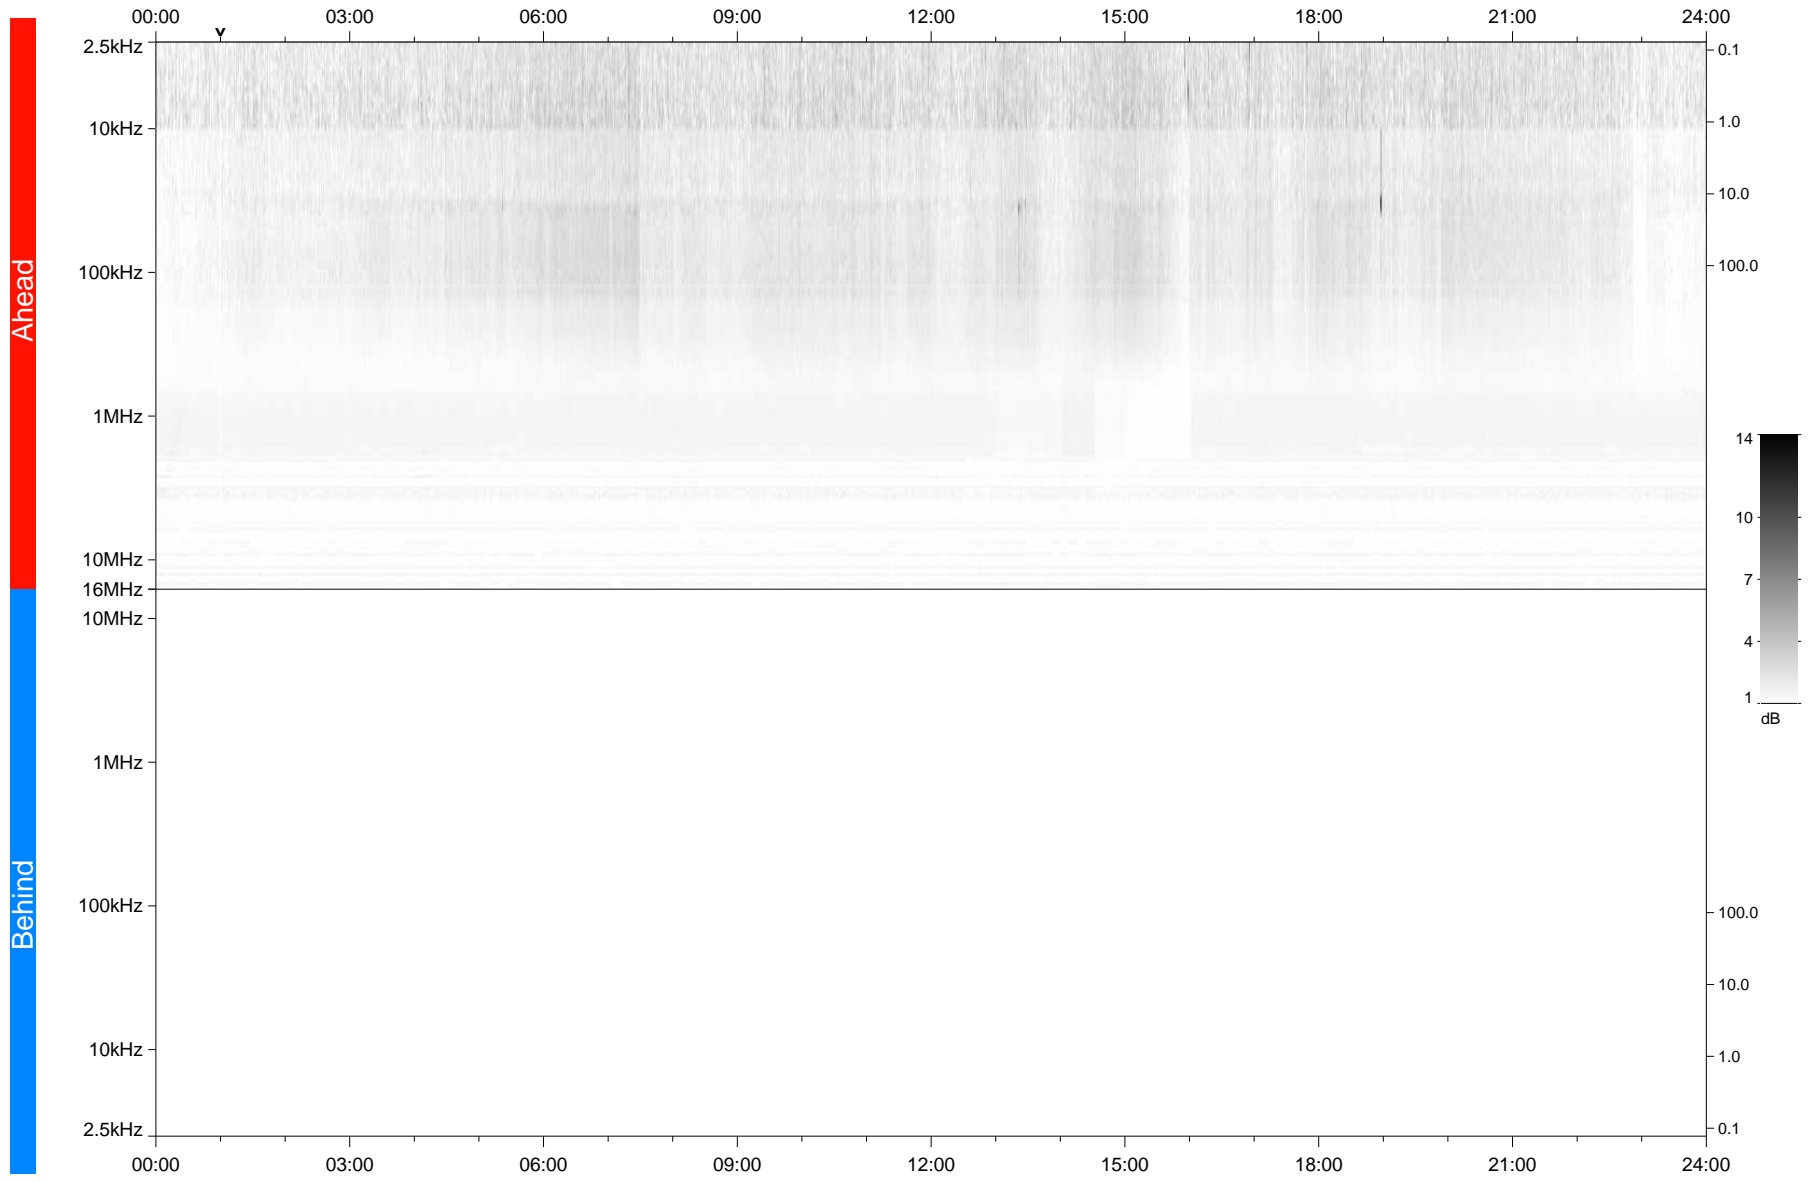

STEREO/WAVES Daily Summary - 11-Feb-2020 (DOY 042)

Ahead source file: swaves_ahead_2020_042_1_06.fin
Ahead PSE Angle: -77.6°

Behind PSE Angle: 77.6°
Behind source file: No STEREO-B data

Time (UTC)

file: stereo_swaves_daily-summary_gray_20200211_v03
made by: space.umn.edu on macOS with IDL 8.8.2 on 2022-09-15 11:51:22, with TMLib V945 / dynspec V311