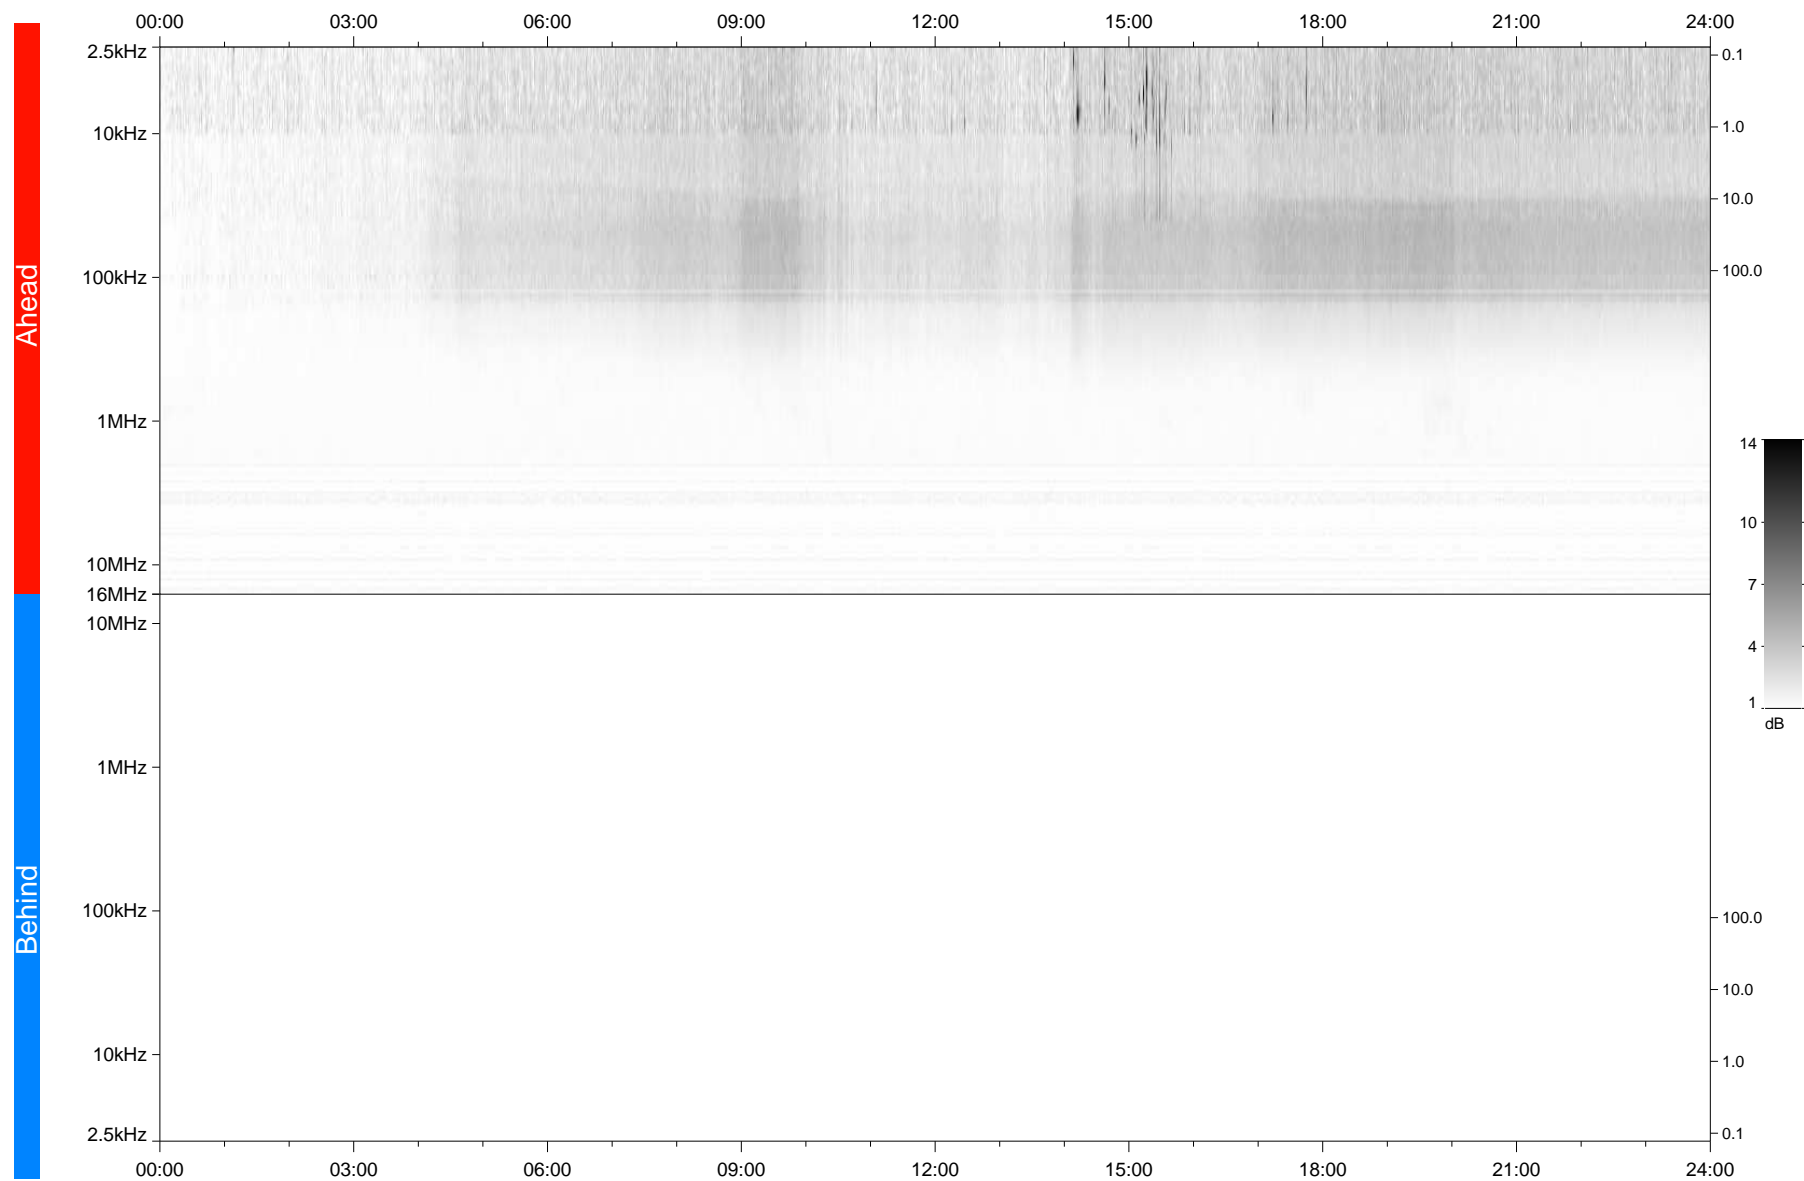

STEREO/WAVES Daily Summary - 08-Feb-2020 (DOY 039)

Ahead source file: swaves_ahead_2020_039_1_05.fin
Ahead PSE Angle: -77.7°

Behind PSE Angle: 77.8°
Behind source file: No STEREO-B data

Time (UTC)

file: stereo_swaves_daily-summary_gray_20200208_v03
made by: space.umn.edu on macOS with TDL 8.8.2 on 2022-09-15 11:47:18, with TLib V945 / dynspec V311