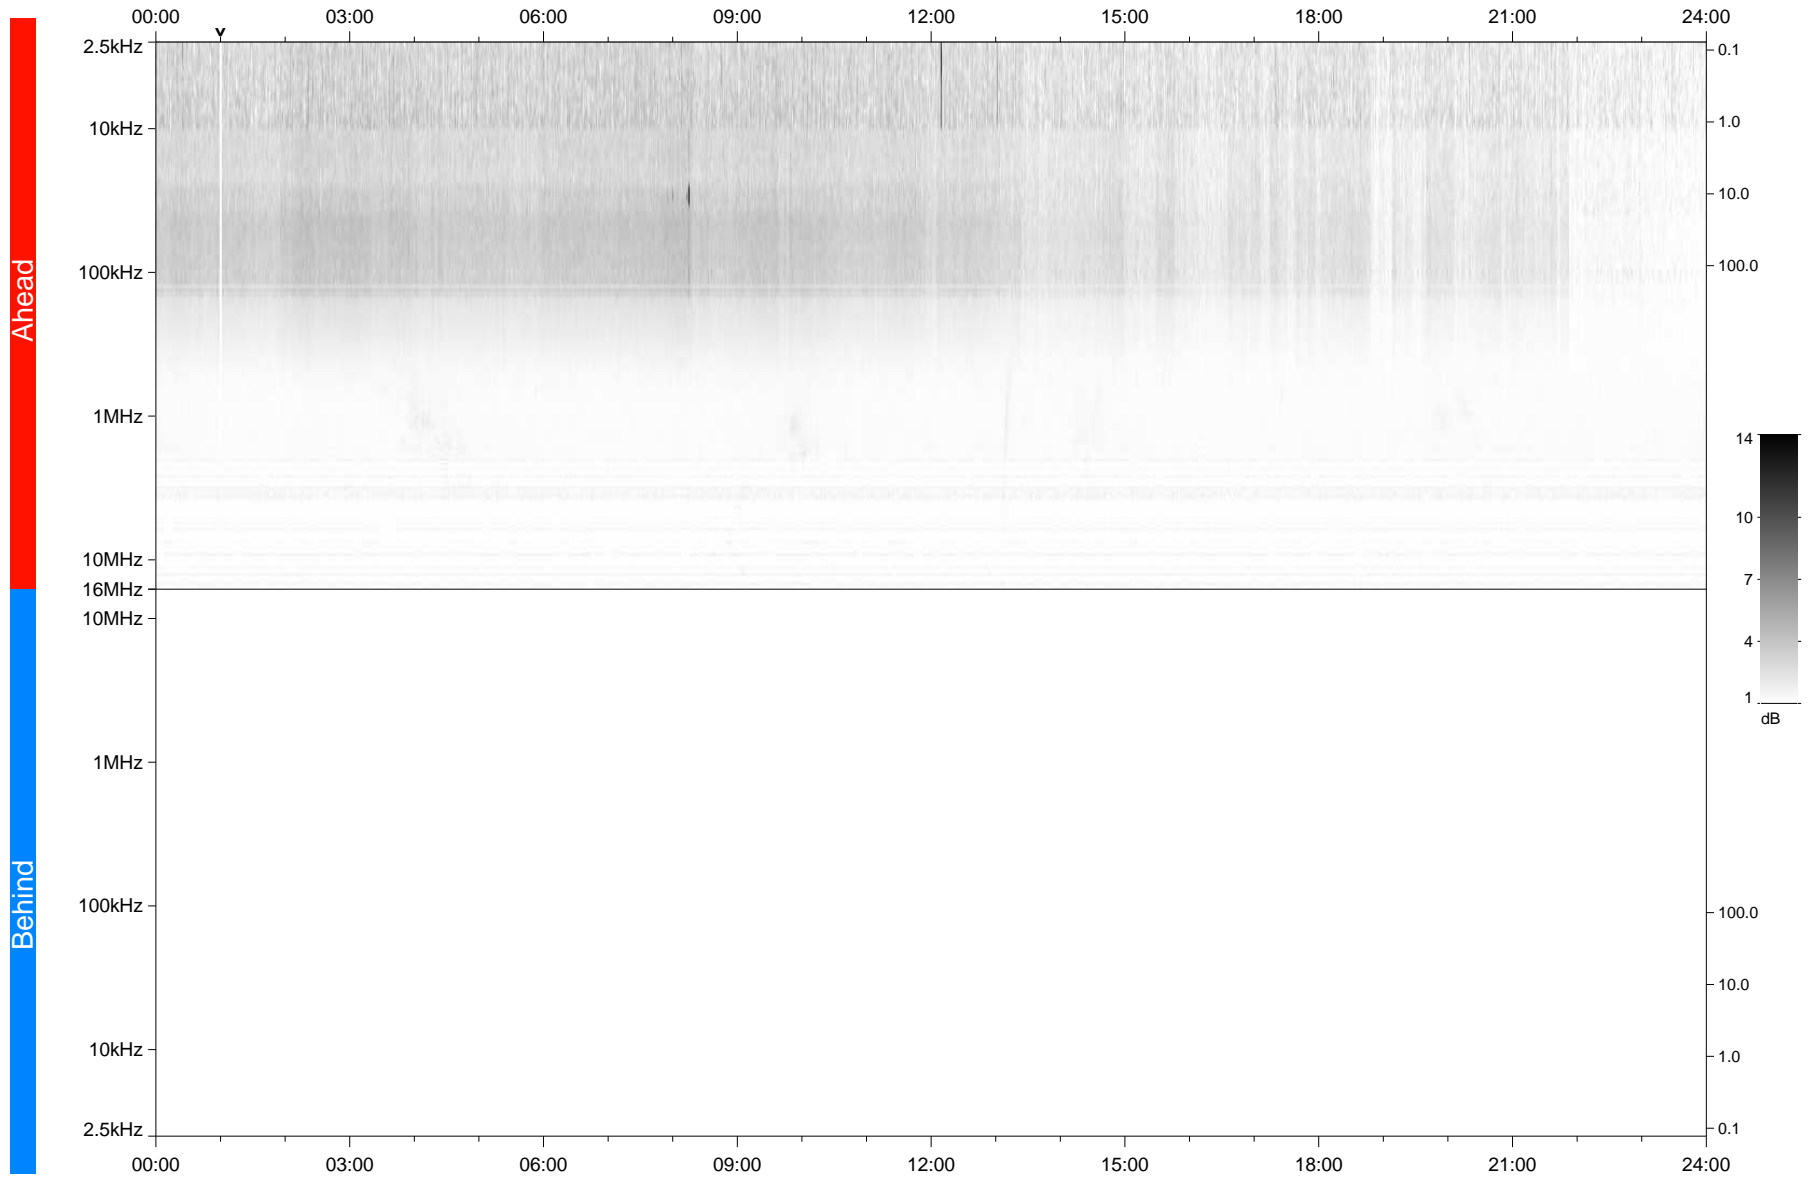

STEREO/WAVES Daily Summary - 07-Feb-2020 (DOY 038)

Ahead source file: swaves_ahead_2020_038_1_05.fin
Ahead PSE Angle: -77.7°

Behind PSE Angle: 77.9°
Behind source file: No STEREO-B data

Time (UTC)

file: stereo_swaves_daily-summary_gray_20200207_v04
made by: space.umn.edu on macOS with IDL 8.8.2 on 2022-10-03 12:14:02, with TMLib V945 / dynspec V311