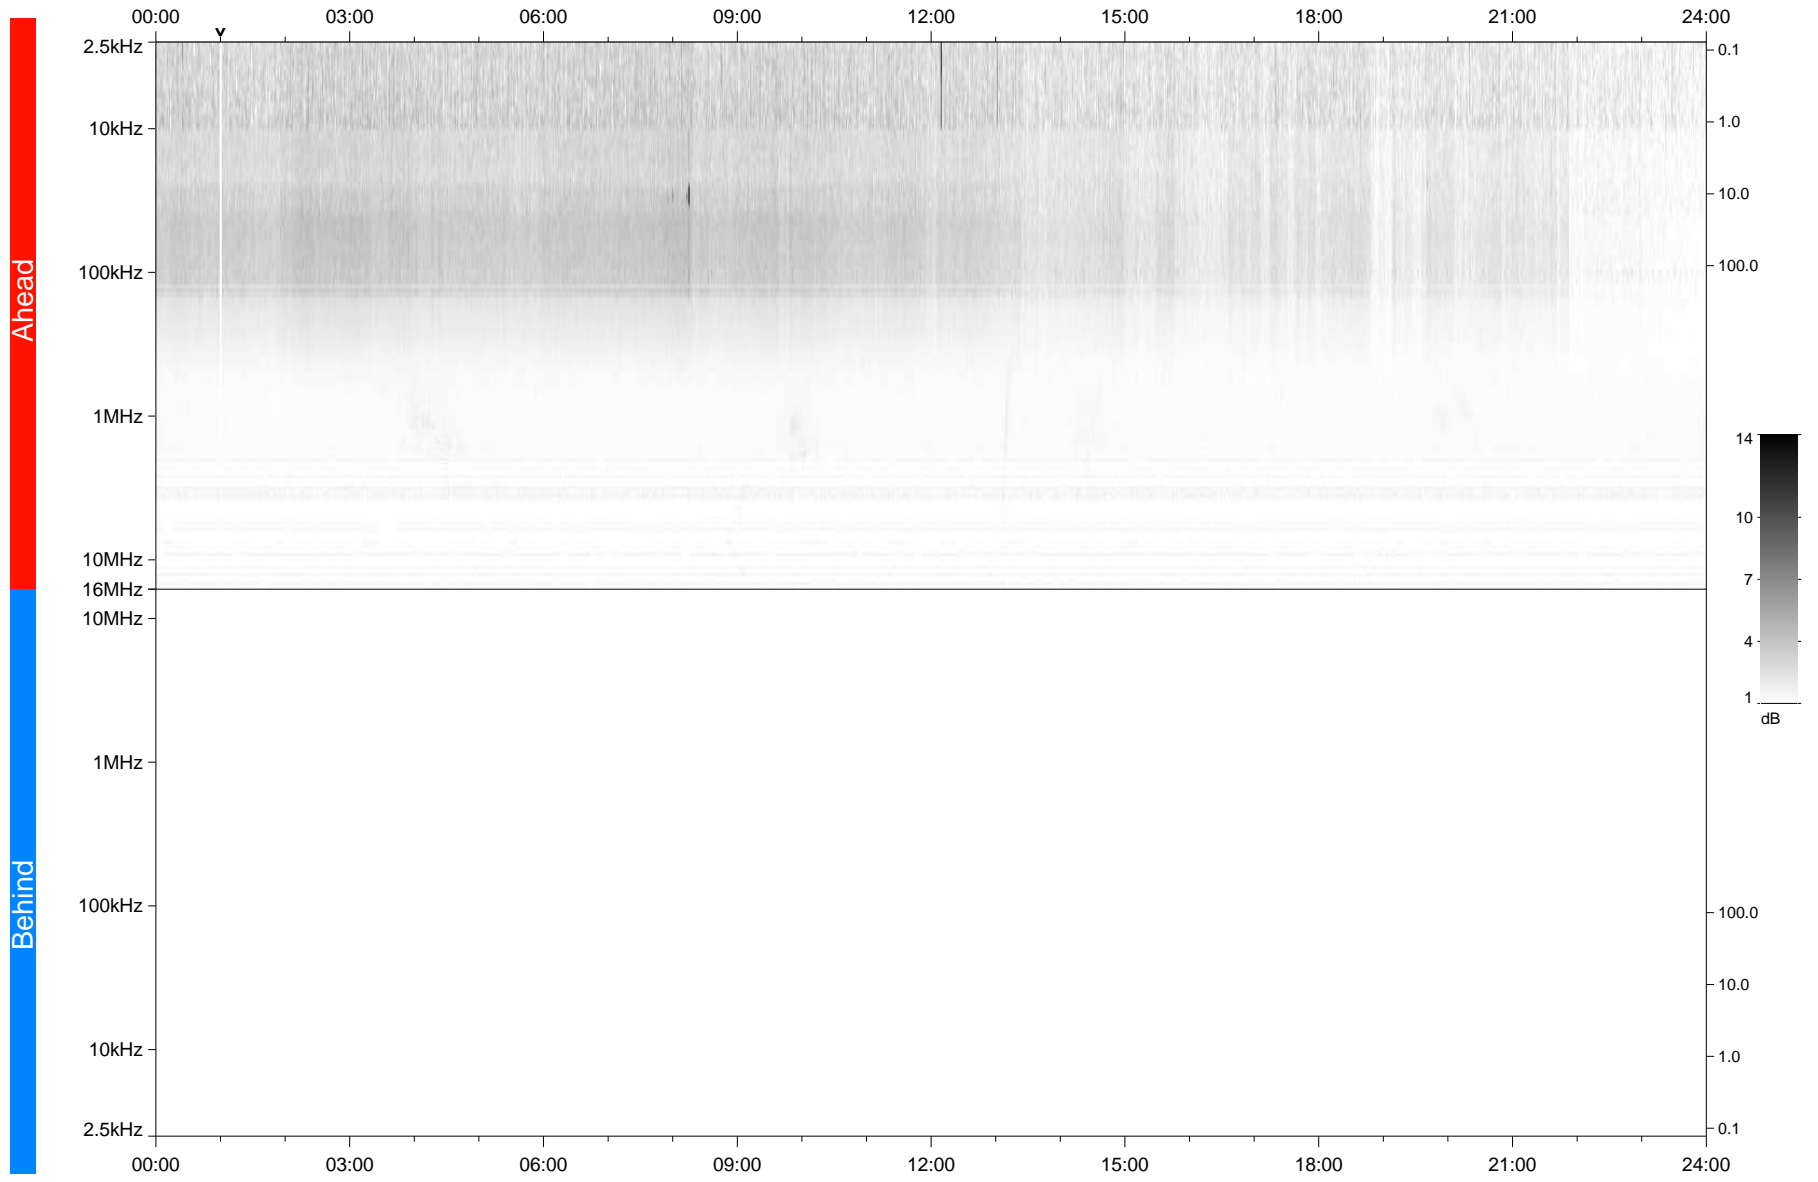

STEREO/WAVES Daily Summary - 07-Feb-2020 (DOY 038)

Ahead source file: swaves_ahead_2020_038_1_05.fin
Ahead PSE Angle: -77.7°

Behind PSE Angle: 77.9°
Behind source file: No STEREO-B data

Time (UTC)

file: stereo_swaves_daily-summary_gray_20200207_v03
made by: space.umn.edu on macOS with IDL 8.8.2 on 2022-09-15 11:45:55, with TLib V945 / dynspec V311