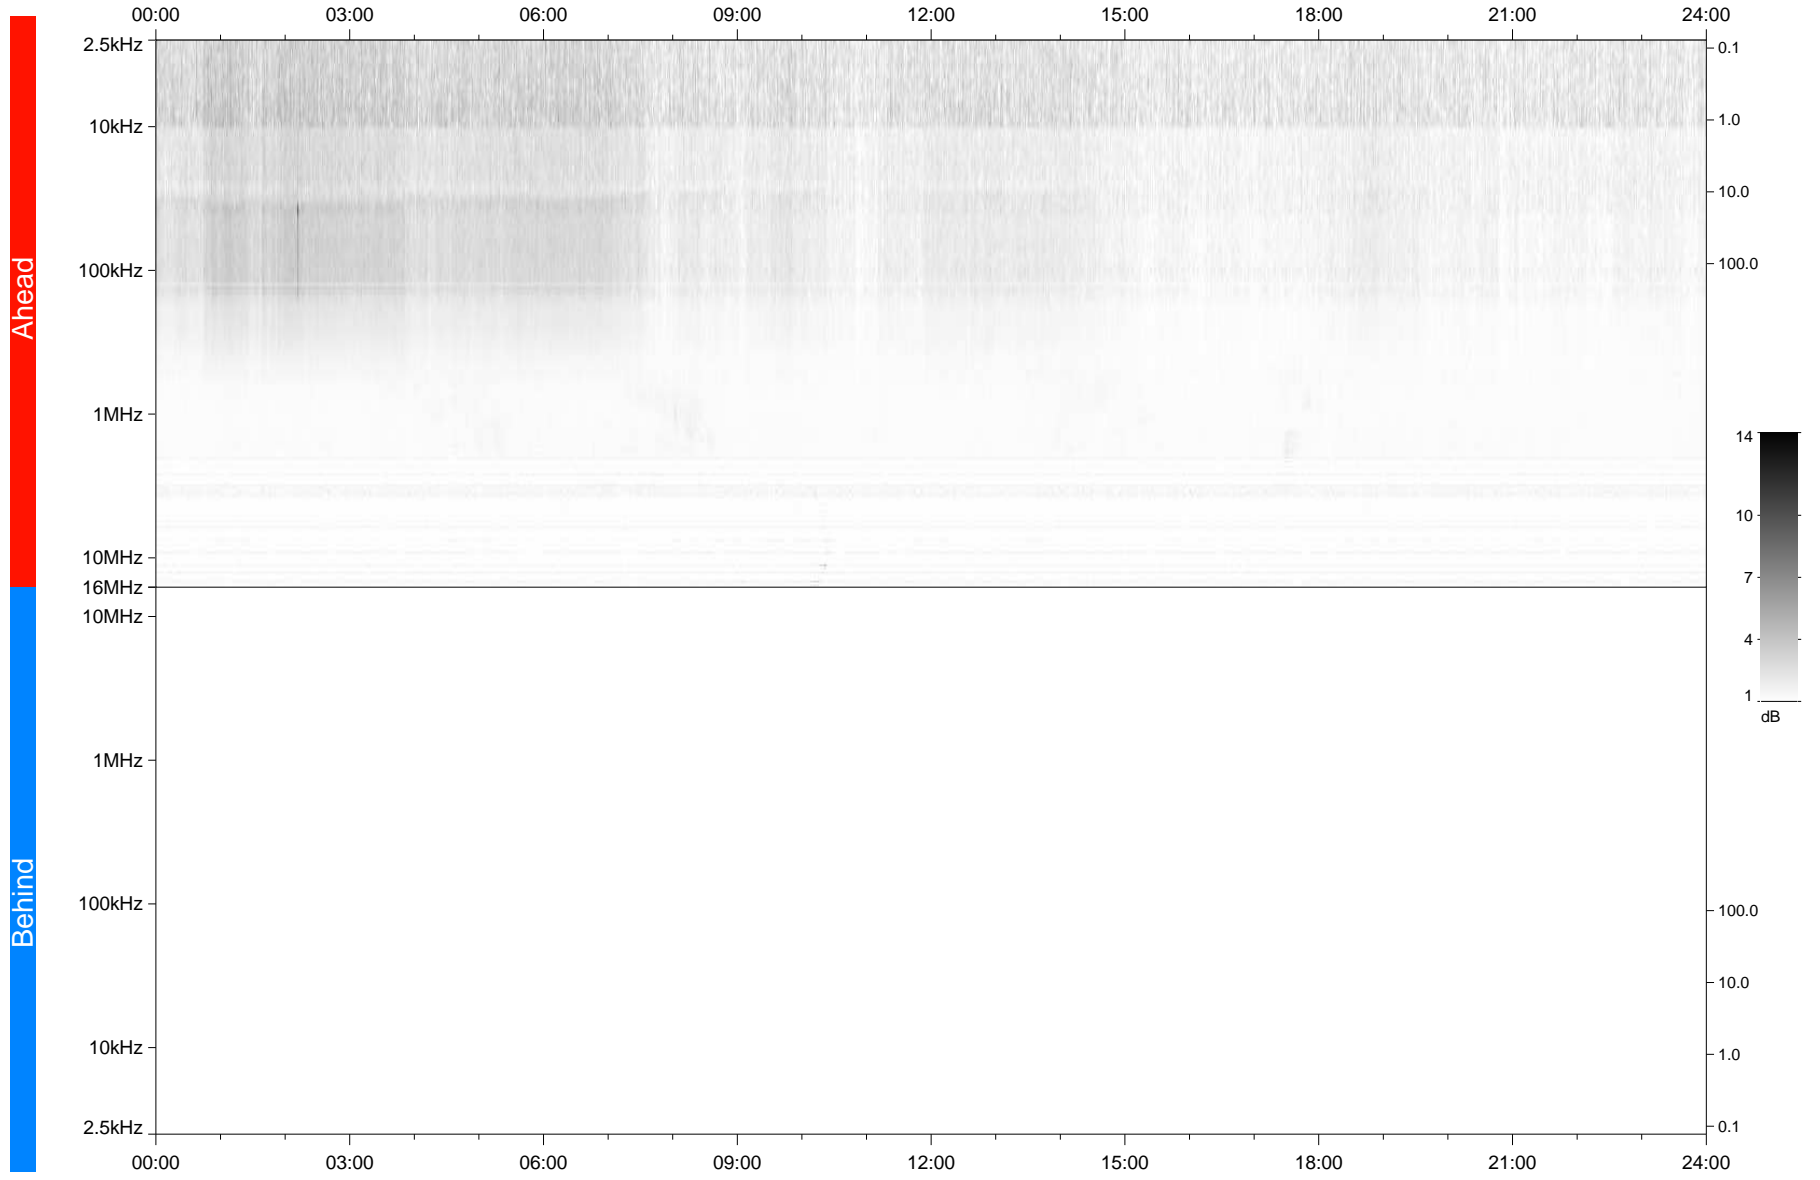

STEREO/WAVES Daily Summary - 06-Feb-2020 (DOY 037)

Ahead source file: swaves_ahead_2020_037_1_05.fin
Ahead PSE Angle: -77.8°

Behind PSE Angle: 78.0°
Behind source file: No STEREO-B data

Time (UTC)

file: stereo_swaves_daily-summary_gray_20200206_v04
made by: space.umn.edu on macOS with IDL 8.8.2 on 2022-10-03 12:12:33, with TMLib V945 / dynspec V311