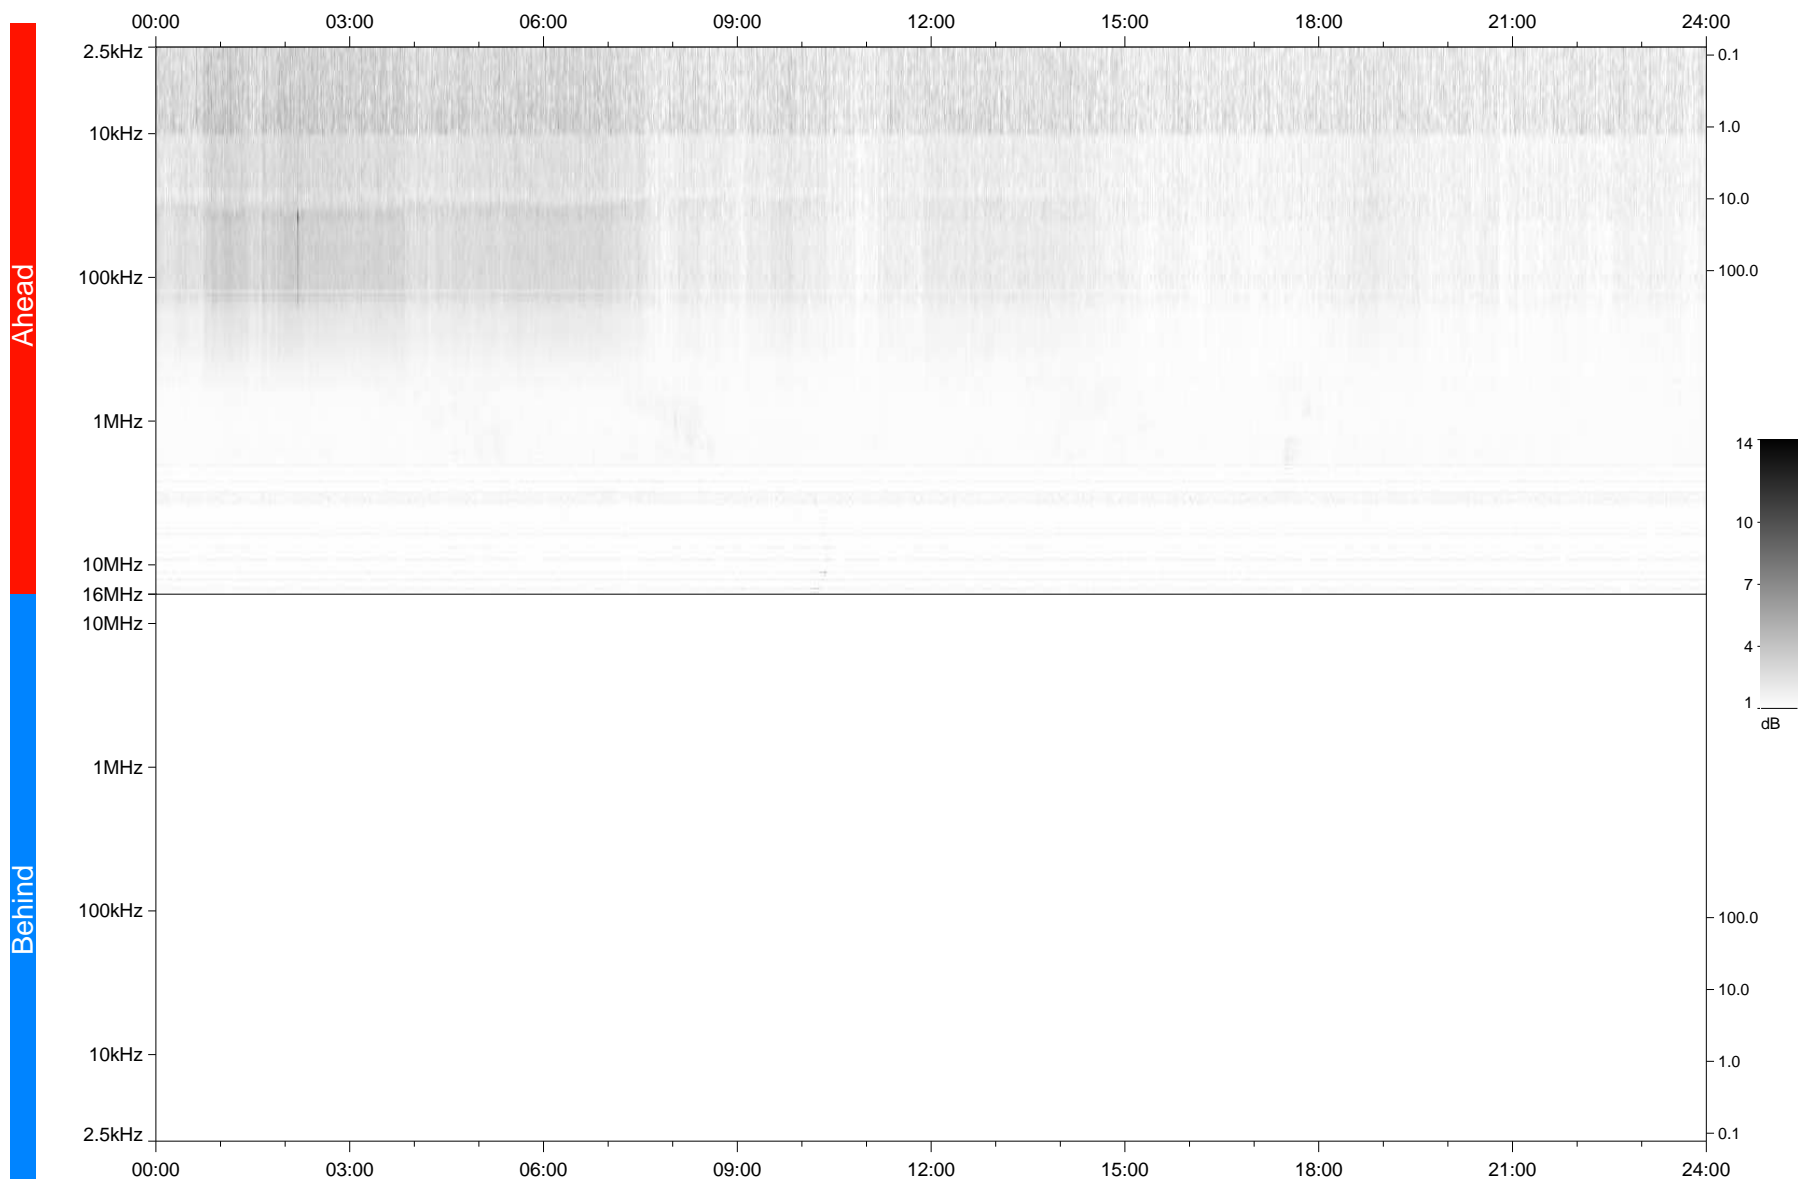

# STEREO/WAVES Daily Summary - 06-Feb-2020 (DOY 037)

Ahead source file: swaves\_ahead\_2020\_037\_1\_05.fin  
Ahead PSE Angle: -77.8°

Behind PSE Angle: 78.0°  
Behind source file: No STEREO-B data

Time (UTC)

file: stereo\_swaves\_daily-summary\_gray\_20200206\_v03  
made by: space.umn.edu on macOS with TDL 8.8.2 on 2022-09-15 11:44:34, with TLib V945 / dynspec V311